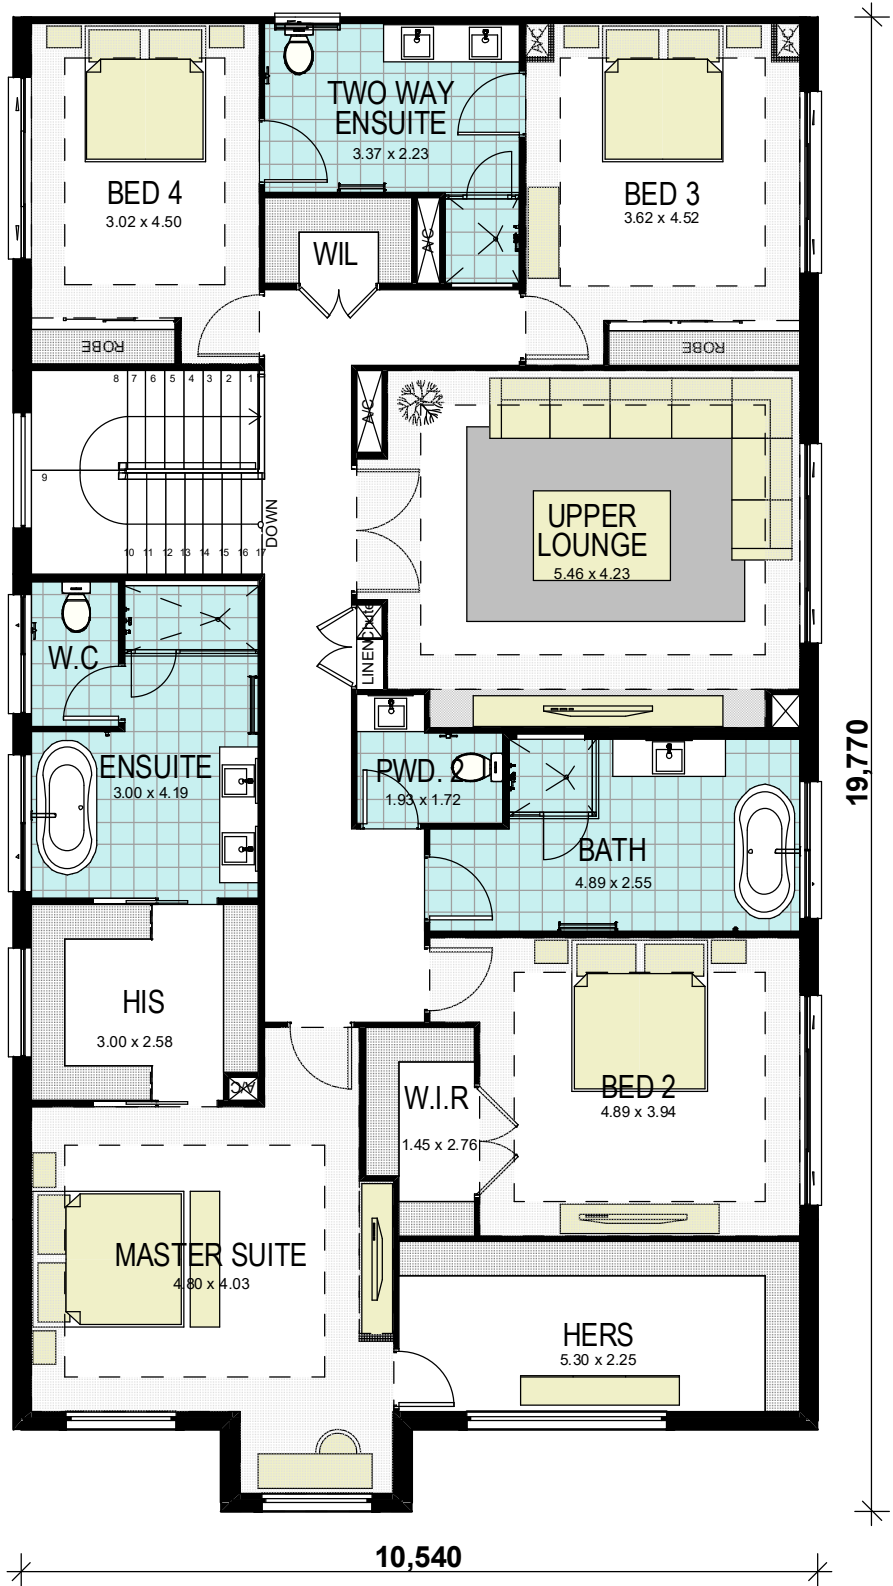

# Majestic 50 Traditional

## GROUND FLOOR

area calculations	
LOWER FLOOR	196.28
UPPER FLOOR	201.76
PORCH	4.14
OUTDOOR LEISURE	19.40
GARAGE	40.19
<b>gross floor area:</b>	<b>461.77 m<sup>2</sup></b>

## FIRST FLOOR

area calculations	
LOWER FLOOR	196.28
UPPER FLOOR	201.76
PORCH	4.14
OUTDOOR LEISURE	19.40
GARAGE	40.19
<b>gross floor area:</b>	<b>461.77 m<sup>2</sup></b>