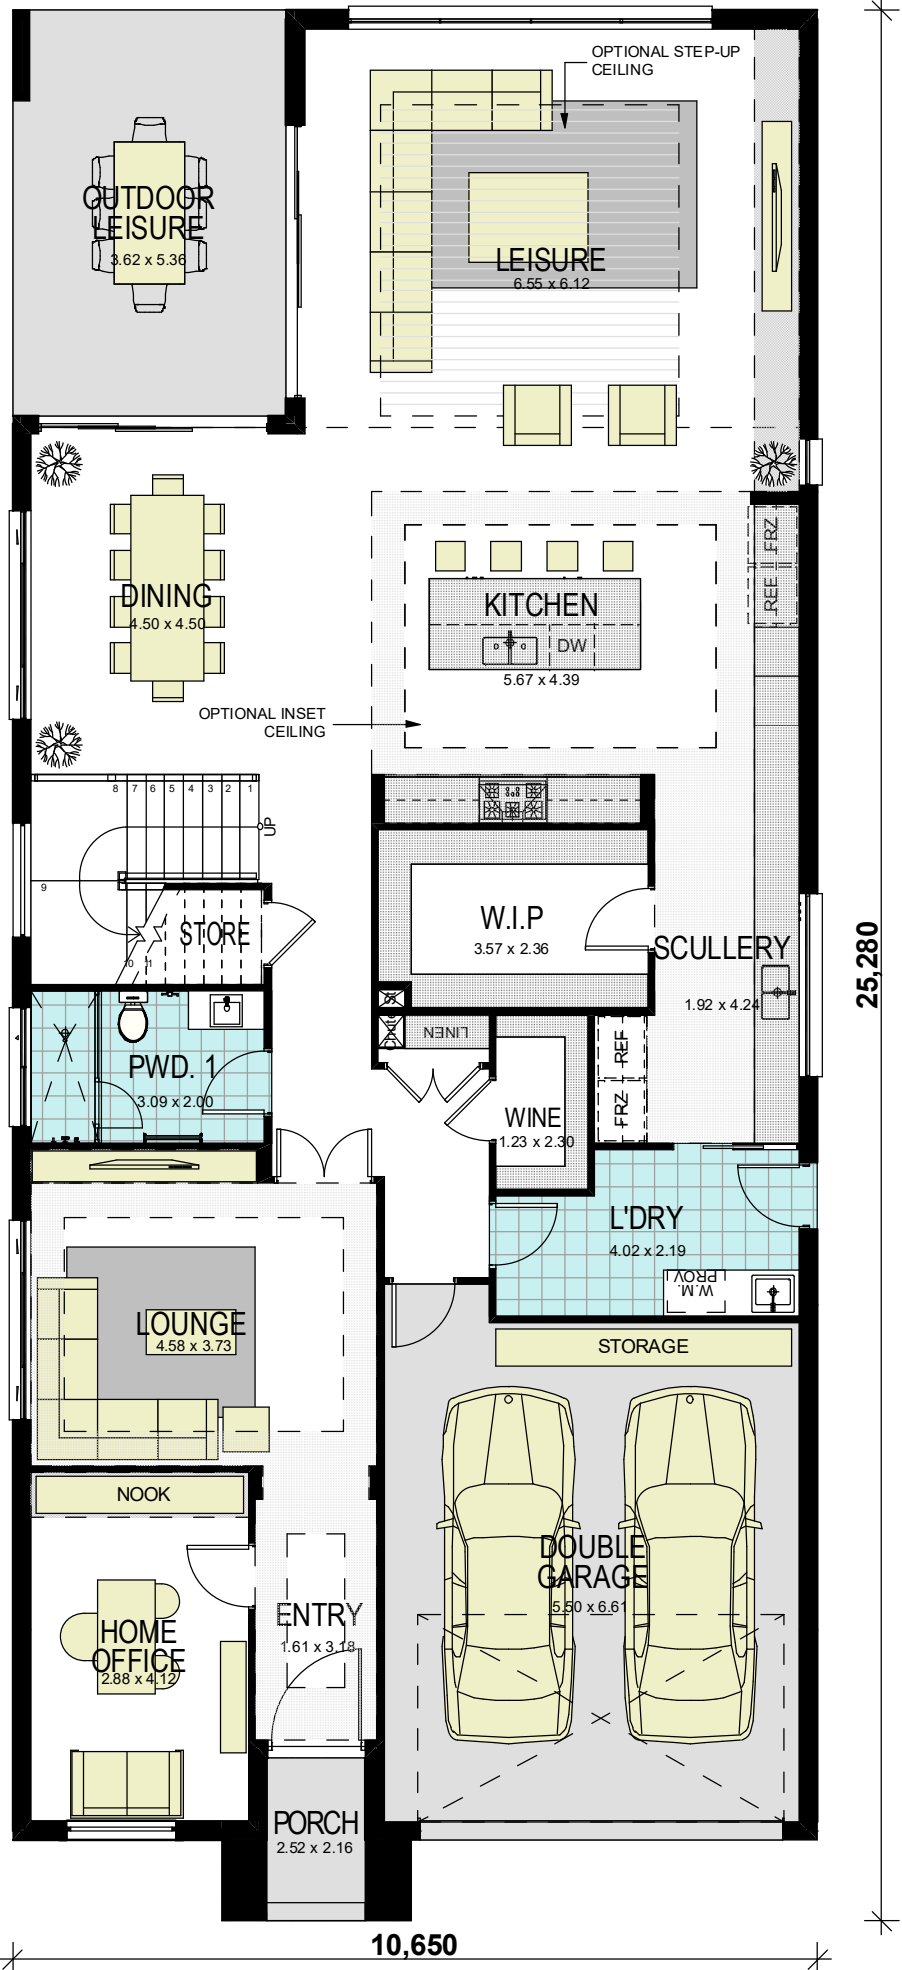

# Majestic 50 Traditional

## GROUND FLOOR

area calculations	
LOWER FLOOR	196.28
UPPER FLOOR	201.76
PORCH	4.14
OUTDOOR LEISURE	19.40
GARAGE	40.19
<b>gross floor area:</b>	<b>461.77 m<sup>2</sup></b>

## FIRST FLOOR

area calculations	
LOWER FLOOR	196.28
UPPER FLOOR	201.76
PORCH	4.14
OUTDOOR LEISURE	19.40
GARAGE	40.19
<b>gross floor area:</b>	<b>461.77 m<sup>2</sup></b>