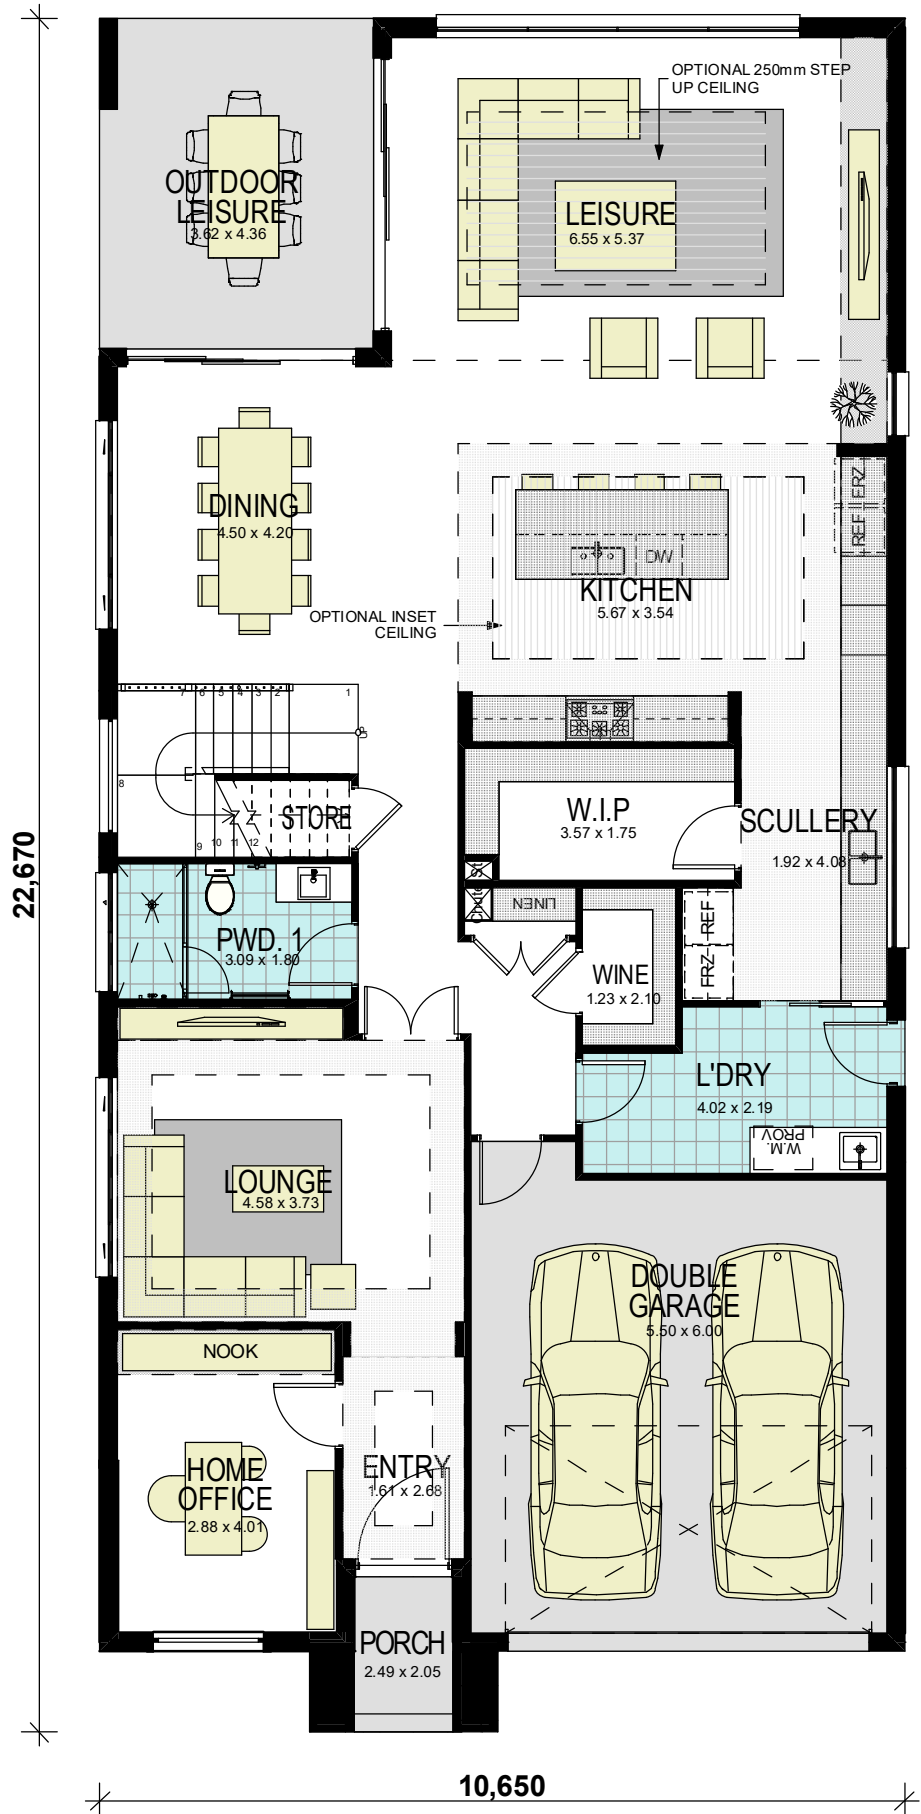

Majestic 45 Traditional

area calculations

LOWER FLOOR	175.77
UPPER FLOOR	184.60
PORCH	3.97
OUTDOOR LEISURE	15.78
GARAGE	36.68
gross floor area:	416.80 m²

GROUND FLOOR

Majestic 45 Traditional

area calculations	
LOWER FLOOR	175.77
UPPER FLOOR	184.60
PORCH	3.97
OUTDOOR LEISURE	15.78
GARAGE	36.68
gross floor area:	416.80 m²

FIRST FLOOR