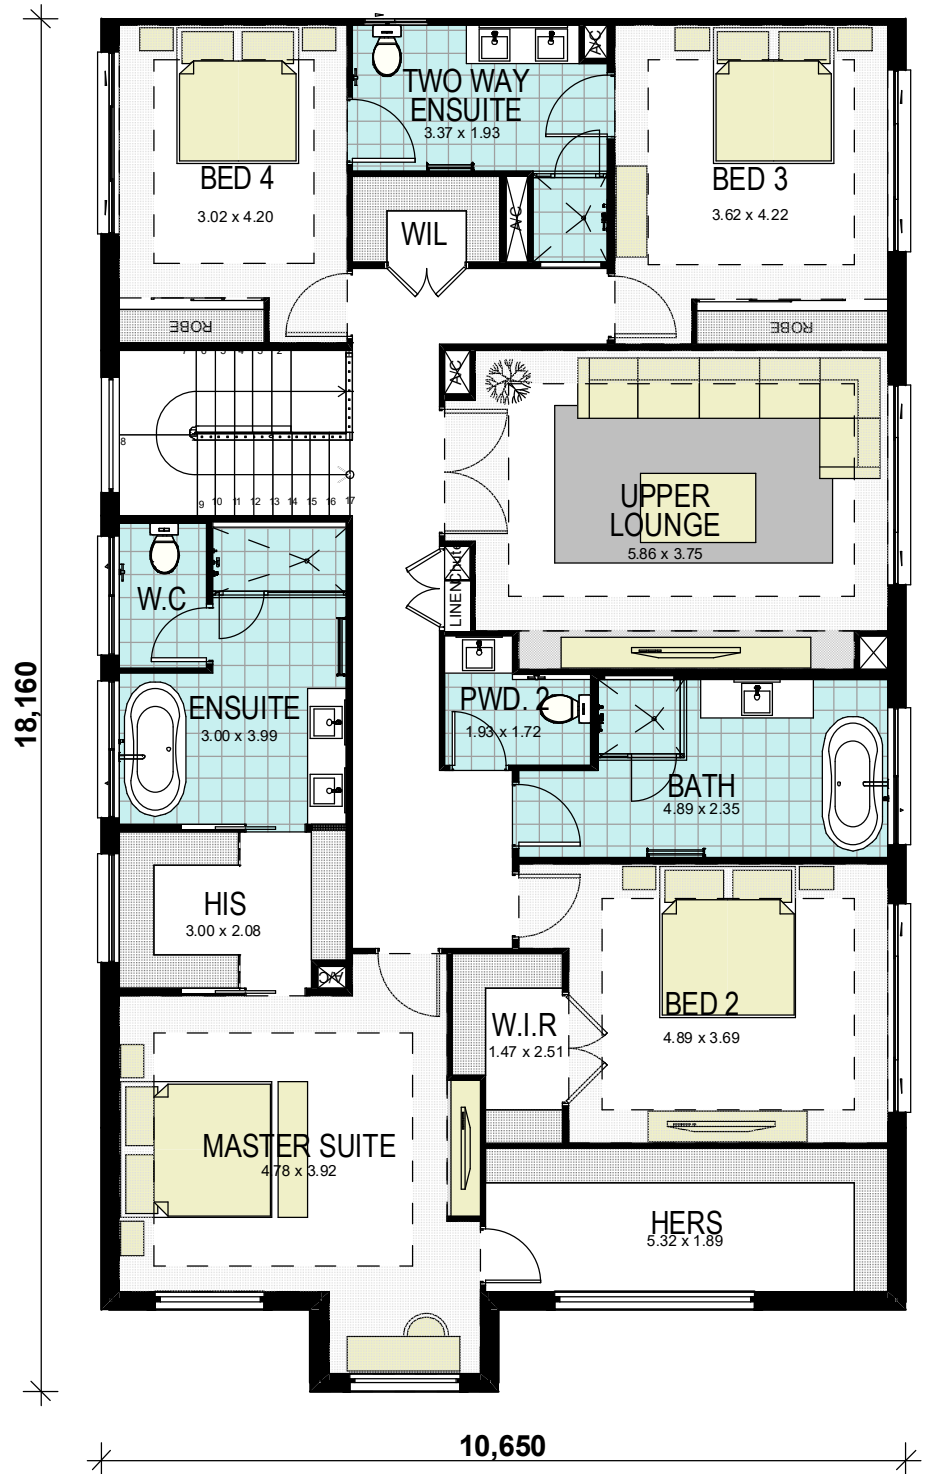

Majestic 45 Traditional

area calculations

LOWER FLOOR	175.77
UPPER FLOOR	184.60
PORCH	3.97
OUTDOOR LEISURE	15.78
GARAGE	36.68
gross floor area:	416.80 m²

GROUND FLOOR

Majestic 45 Traditional

area calculations	
LOWER FLOOR	175.77
UPPER FLOOR	184.60
PORCH	3.97
OUTDOOR LEISURE	15.78
GARAGE	36.68
gross floor area:	416.80 m²

FIRST FLOOR