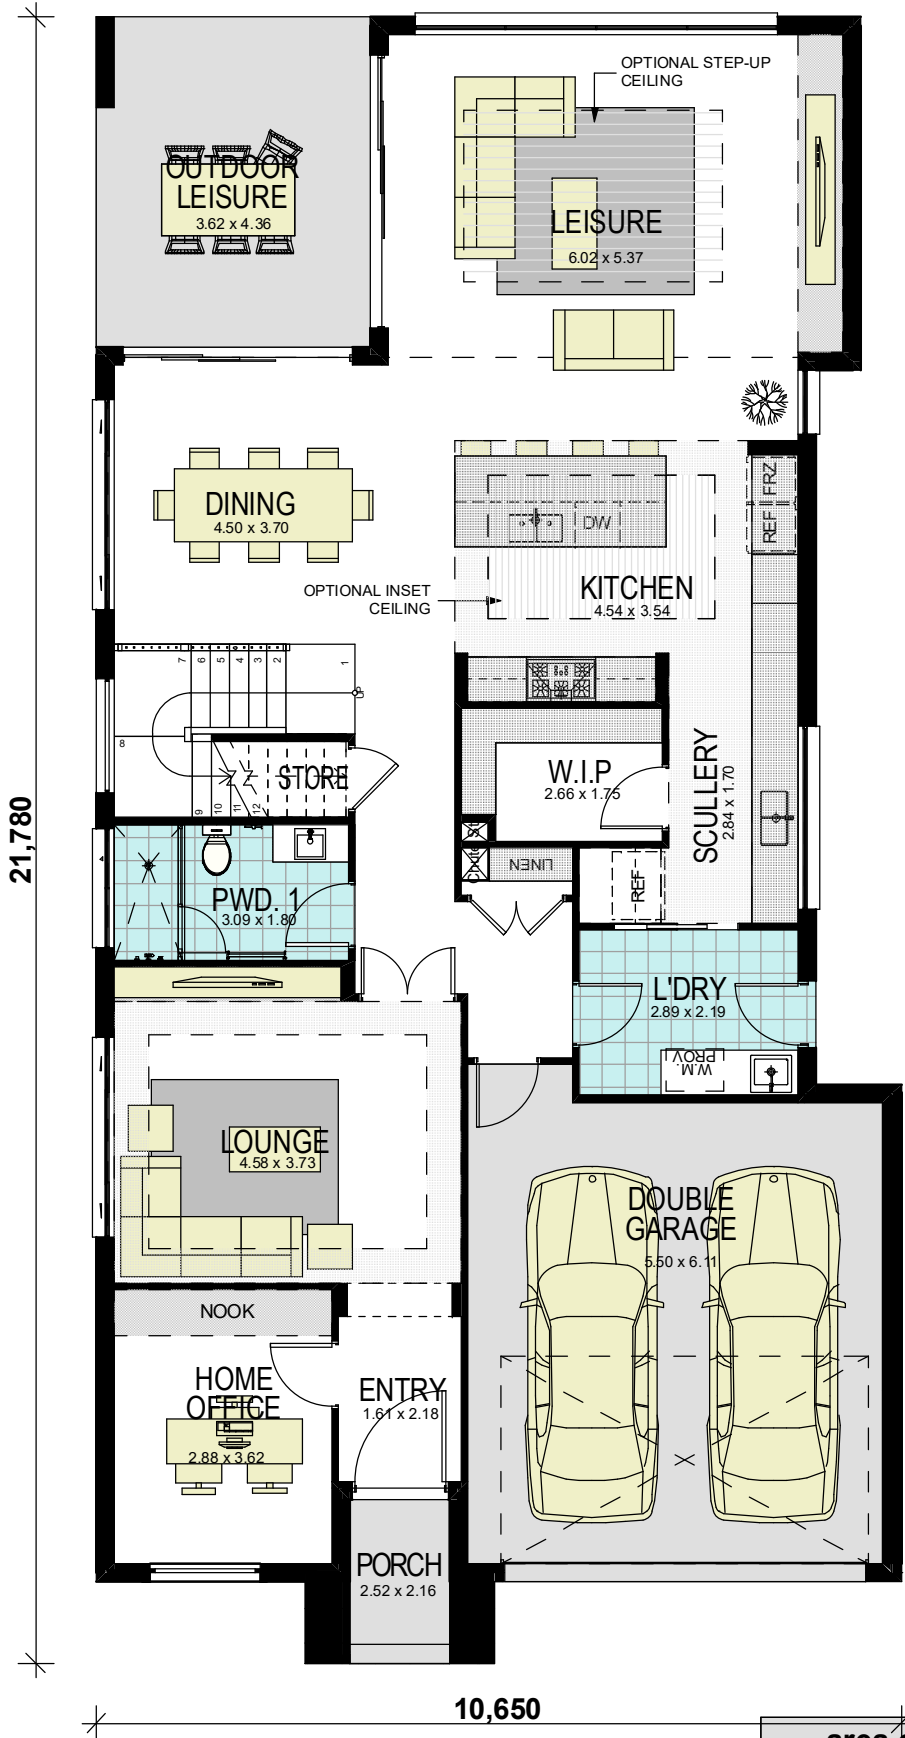

# Majestic 40 Traditional

## GROUND FLOOR

area calculations	
LOWER FLOOR	148.26
UPPER FLOOR	156.64
PORCH	4.14
OUTDOOR LEISURE	15.78
GARAGE	43.10
<b>gross floor area:</b>	<b>367.92 m<sup>2</sup></b>

## FIRST FLOOR

area calculations	
LOWER FLOOR	148.26
UPPER FLOOR	156.64
PORCH	4.14
OUTDOOR LEISURE	15.78
GARAGE	43.10
<b>gross floor area:</b>	<b>367.92 m<sup>2</sup></b>