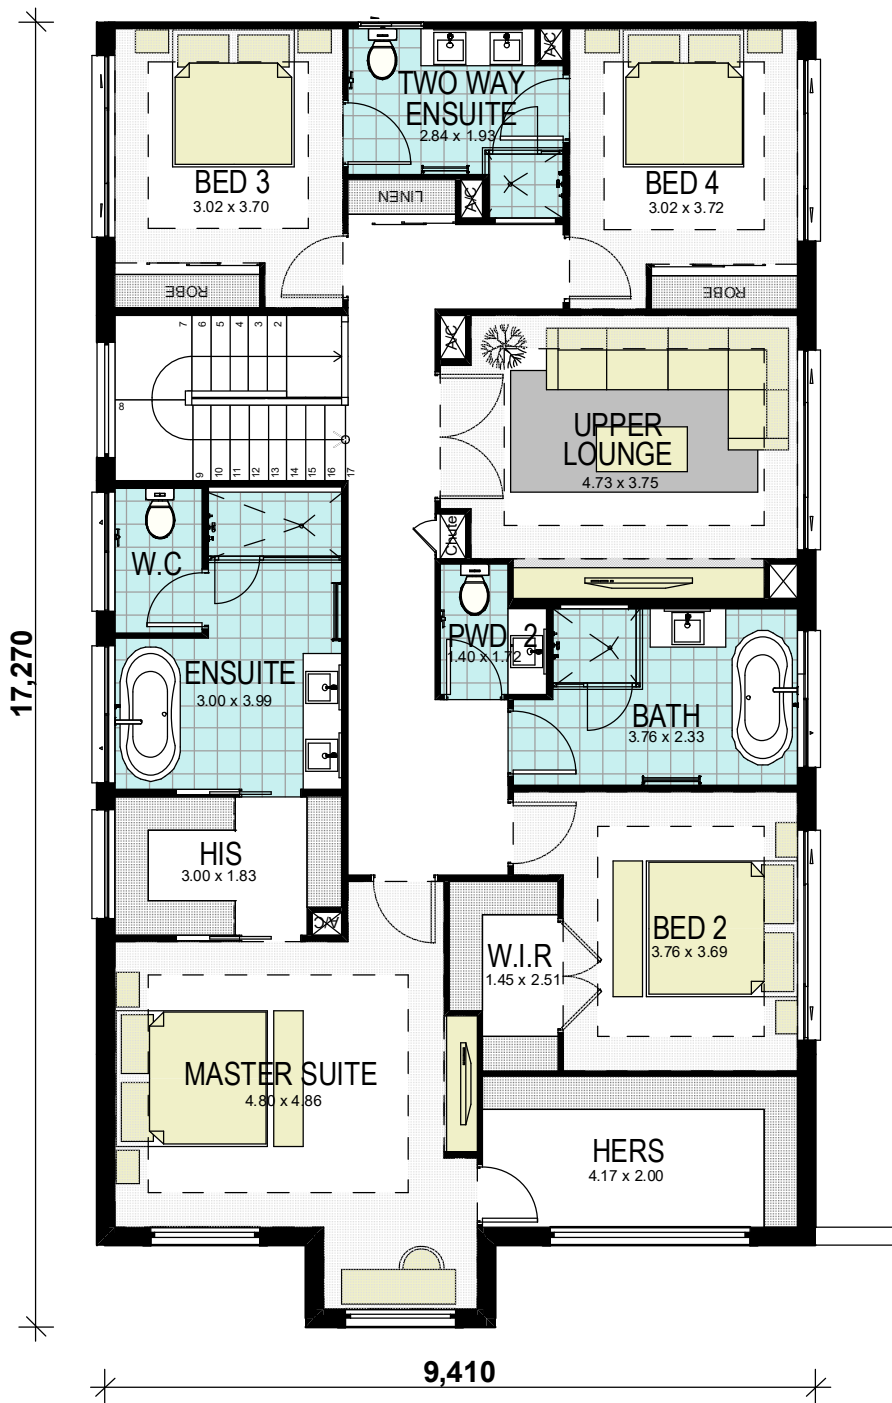

# Majestic 40 Traditional

## GROUND FLOOR

area calculations	
LOWER FLOOR	148.26
UPPER FLOOR	156.64
PORCH	4.14
OUTDOOR LEISURE	15.78
GARAGE	43.10
<b>gross floor area:</b>	<b>367.92 m<sup>2</sup></b>

## FIRST FLOOR

area calculations	
LOWER FLOOR	148.26
UPPER FLOOR	156.64
PORCH	4.14
OUTDOOR LEISURE	15.78
GARAGE	43.10
<b>gross floor area:</b>	<b>367.92 m<sup>2</sup></b>