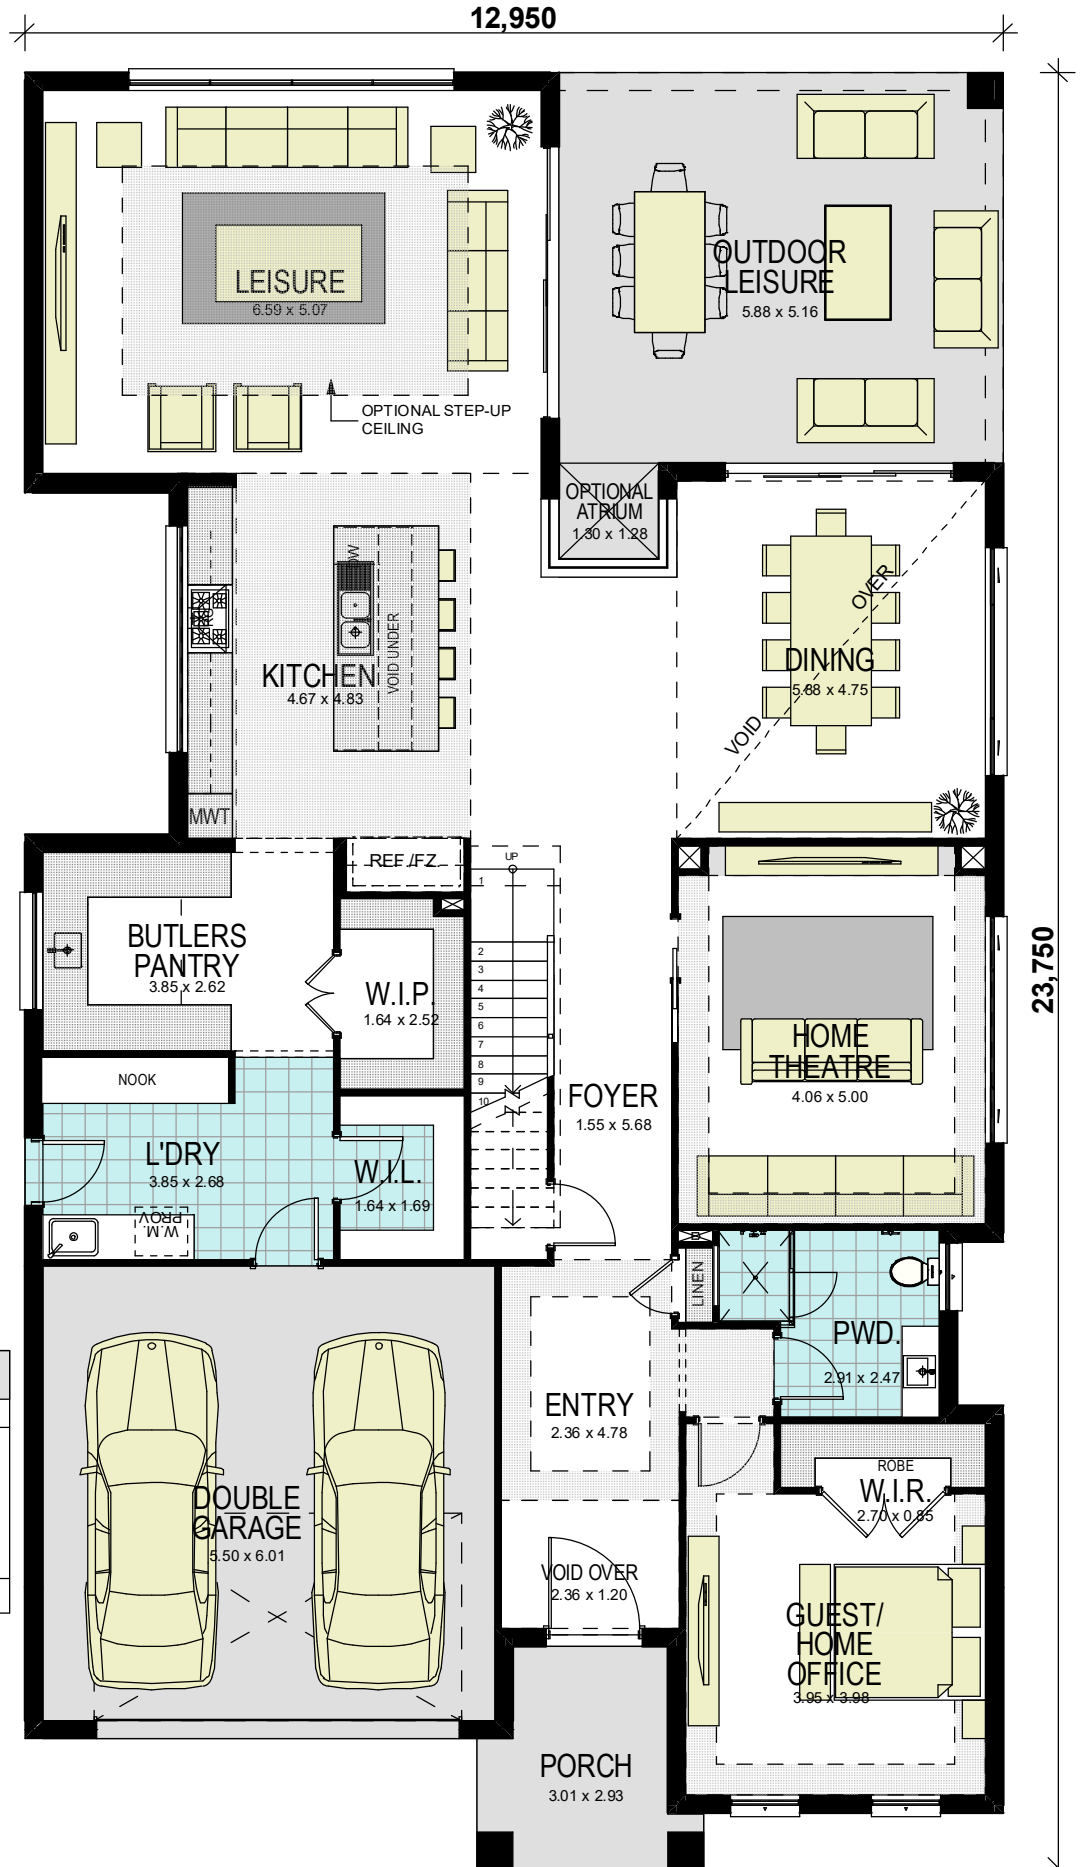

# Ambassador 54 Traditional

area calculations	
Area	m2
LOWER FLOOR	206.09
UPPER FLOOR	216.92
PORCH	7.18
OUTDOOR LEISURE	32.04
GARAGE	39.16
<b>gross floor area:</b>	<b>501.39 m<sup>2</sup></b>

## GROUND FLOOR

## FIRST FLOOR