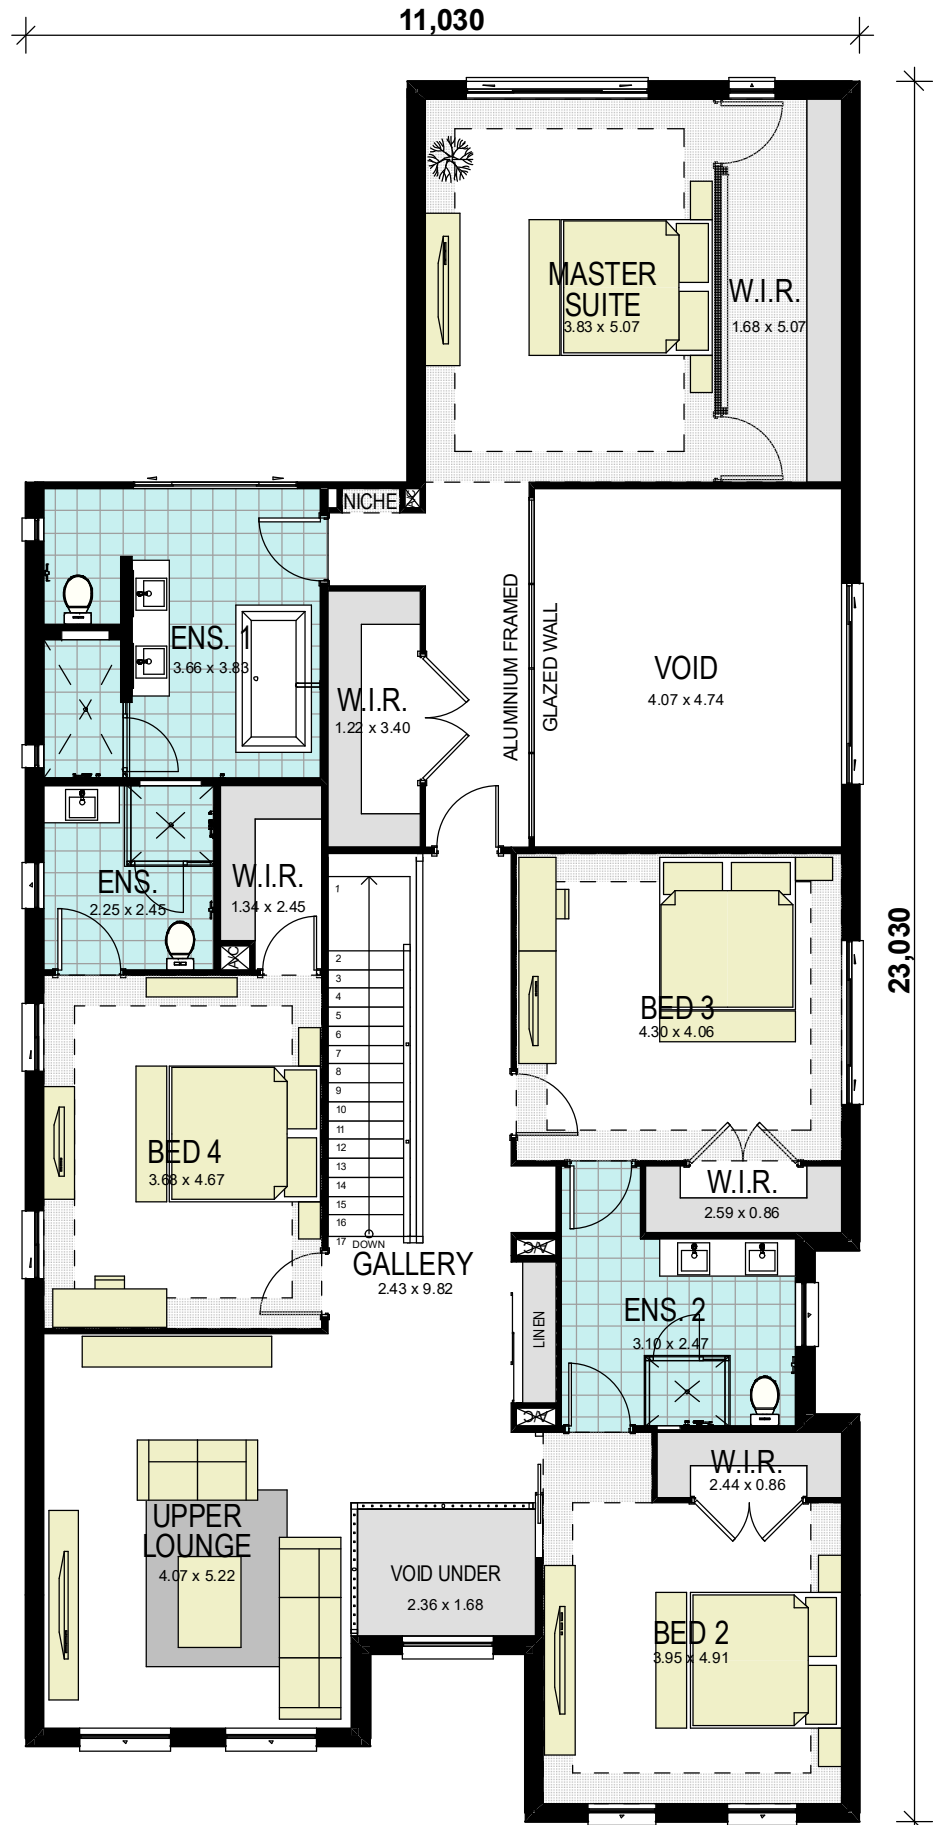

# Ambassador 54 Traditional

area calculations	
Area	m2
LOWER FLOOR	206.09
UPPER FLOOR	216.92
PORCH	7.18
OUTDOOR LEISURE	32.04
GARAGE	39.16
<b>gross floor area:</b>	<b>501.39 m<sup>2</sup></b>

## GROUND FLOOR

## FIRST FLOOR