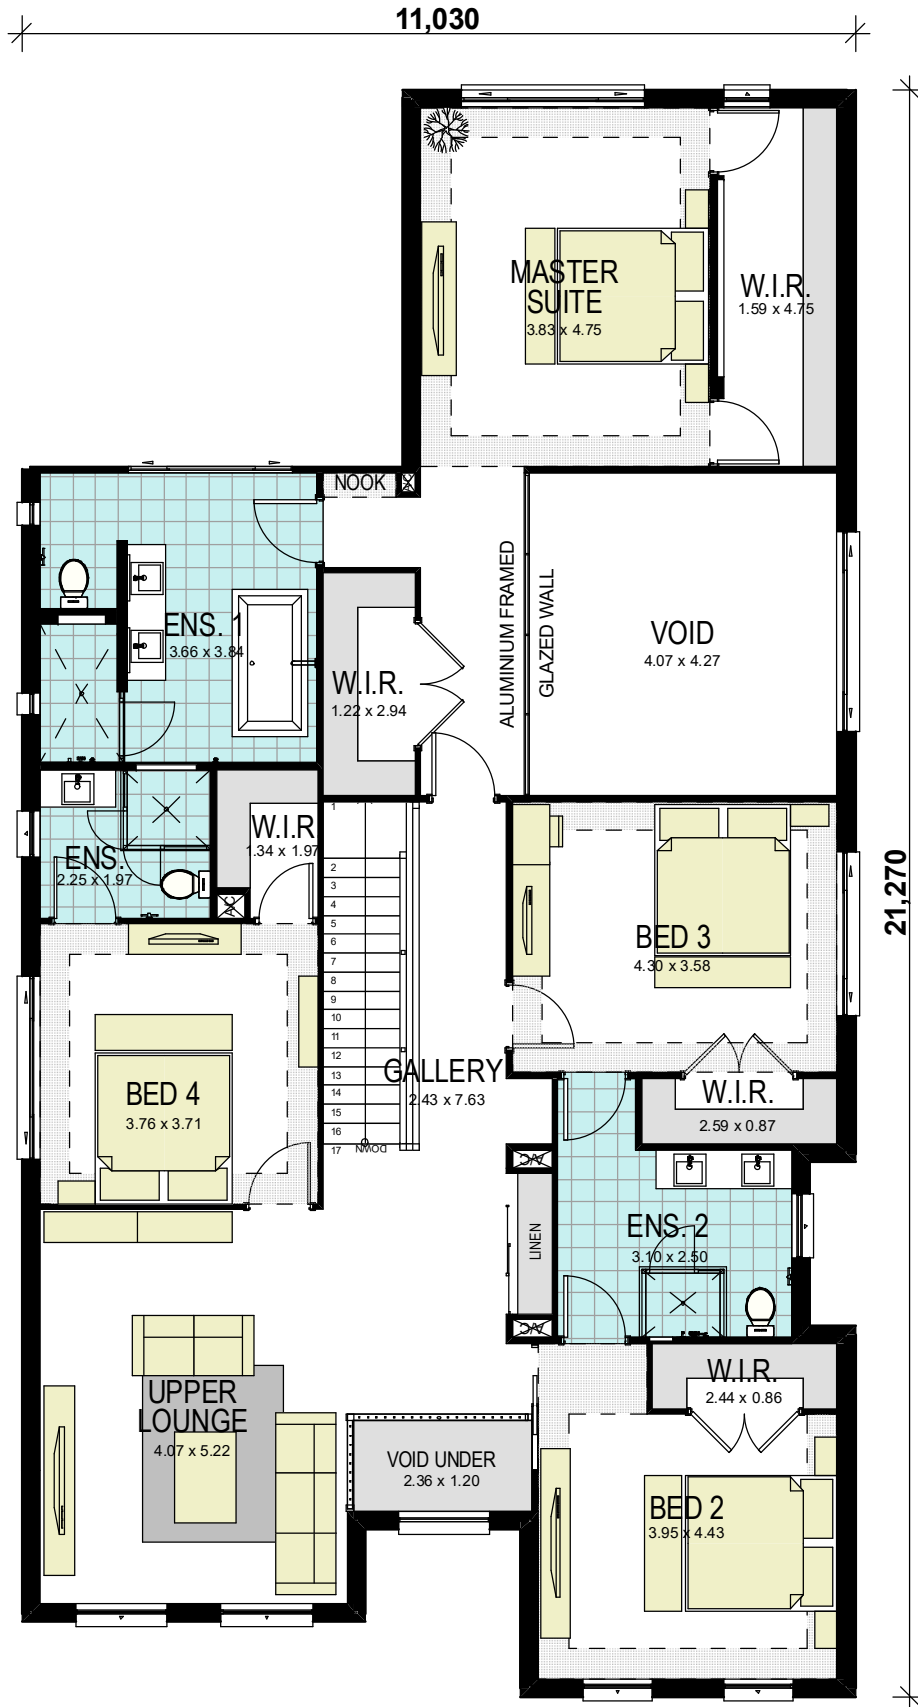

Ambassador 50 Traditional

12,950

21,990

GROUND FLOOR

area calculations	
Area	m2
LOWER FLOOR	186.10
UPPER FLOOR	199.16
PORCH	7.18
OUTDOOR LEISURE	30.16
GARAGE	39.16
gross floor area:	461.76 m²

Ambassador 50 Traditional

FIRST FLOOR

area calculations	
Area	m2
LOWER FLOOR	186.10
UPPER FLOOR	199.16
PORCH	7.18
OUTDOOR LEISURE	30.16
GARAGE	39.16
gross floor area:	461.76 m²