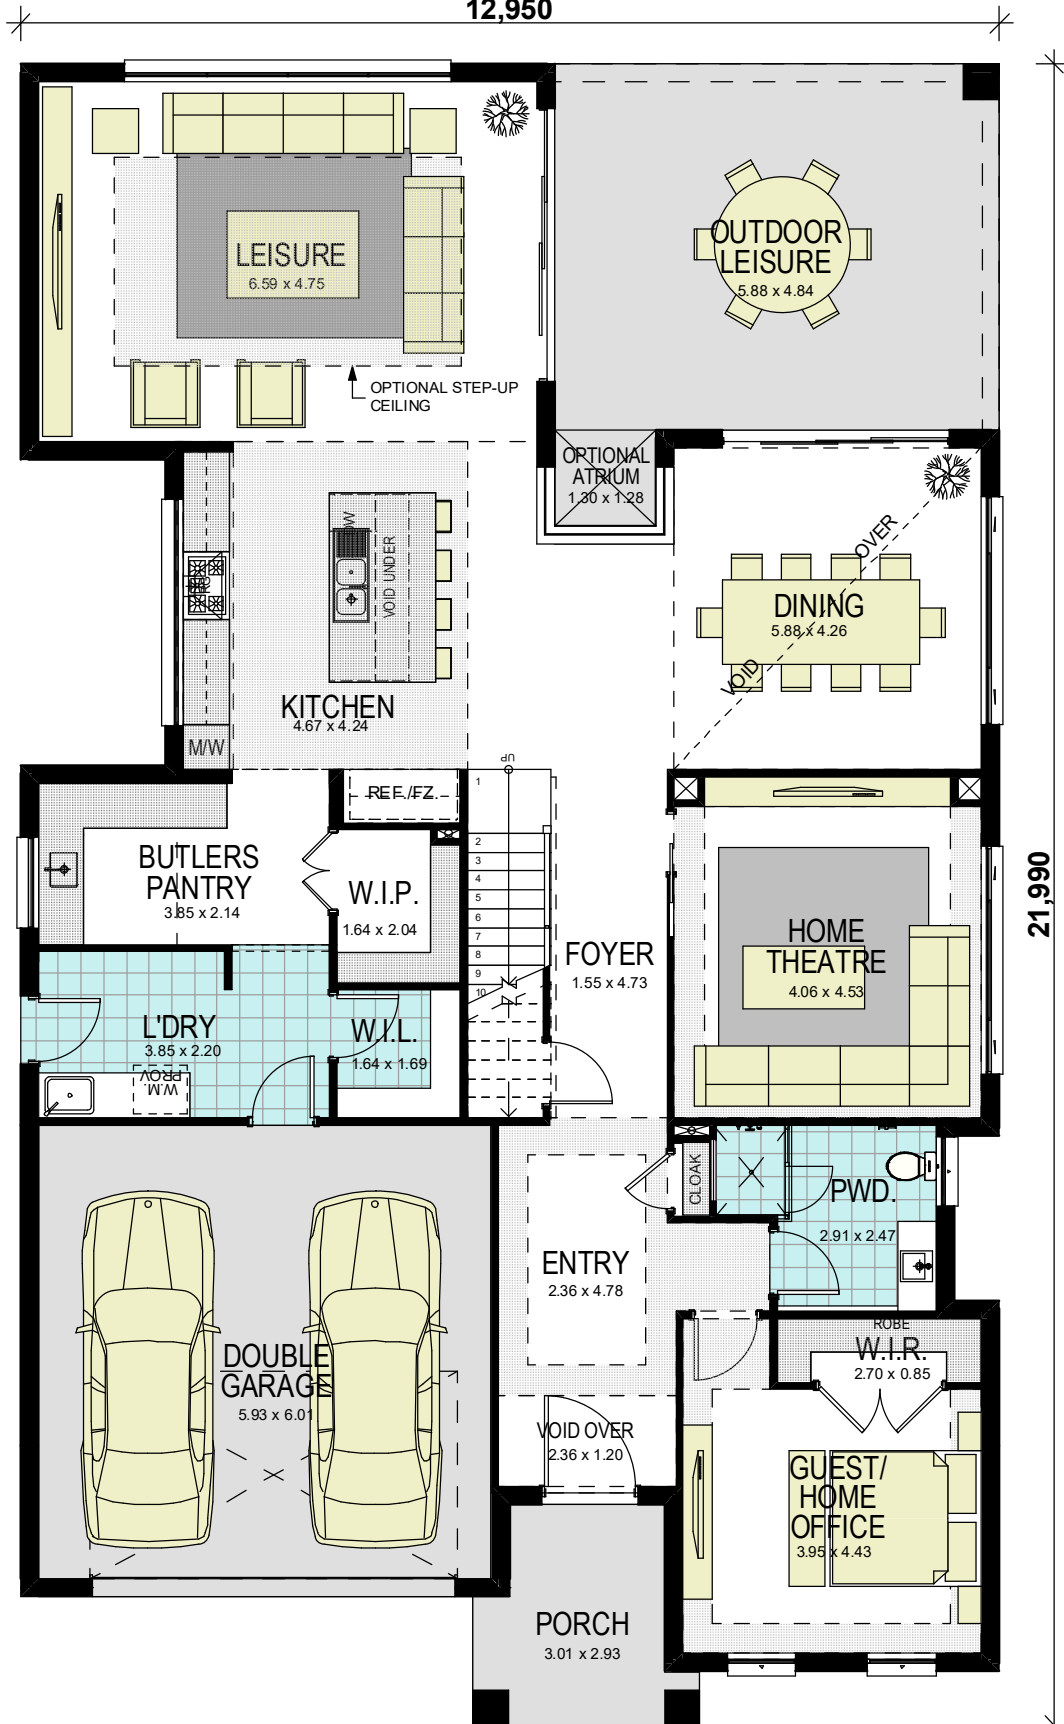

Ambassador 50 Traditional

12,950

21,990

GROUND FLOOR

area calculations	
Area	m2
LOWER FLOOR	186.10
UPPER FLOOR	199.16
PORCH	7.18
OUTDOOR LEISURE	30.16
GARAGE	39.16
gross floor area:	461.76 m²

Ambassador 50 Traditional

FIRST FLOOR

area calculations	
Area	m2
LOWER FLOOR	186.10
UPPER FLOOR	199.16
PORCH	7.18
OUTDOOR LEISURE	30.16
GARAGE	39.16
gross floor area:	461.76 m²