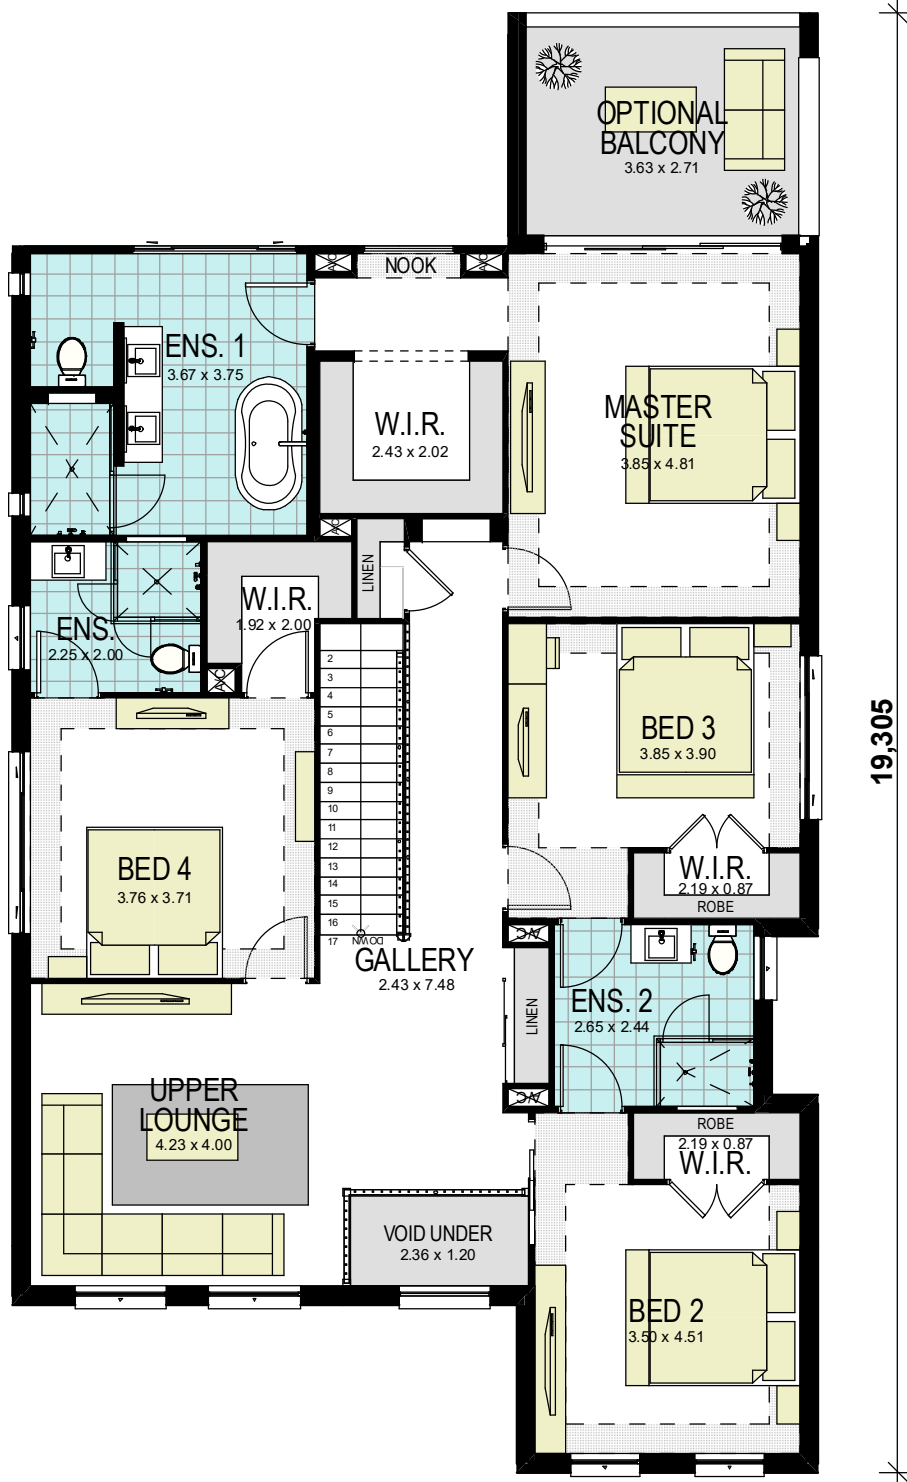

# Ambassador 42 Traditional

area calculations	
Area	m2
LOWER FLOOR	162.47
UPPER FLOOR	157.43
PORCH	10.20
OUTDOOR LEISURE	23.76
GARAGE	36.43
<b>gross floor area:</b>	<b>390.29 m<sup>2</sup></b>

## GROUND FLOOR

# Ambassador 42 Traditional

10,660

19,305

area calculations	
Area	m2
LOWER FLOOR	162.47
UPPER FLOOR	157.43
PORCH	10.20
OUTDOOR LEISURE	23.76
GARAGE	36.43
<b>gross floor area:</b>	<b>390.29 m<sup>2</sup></b>

## FIRST FLOOR