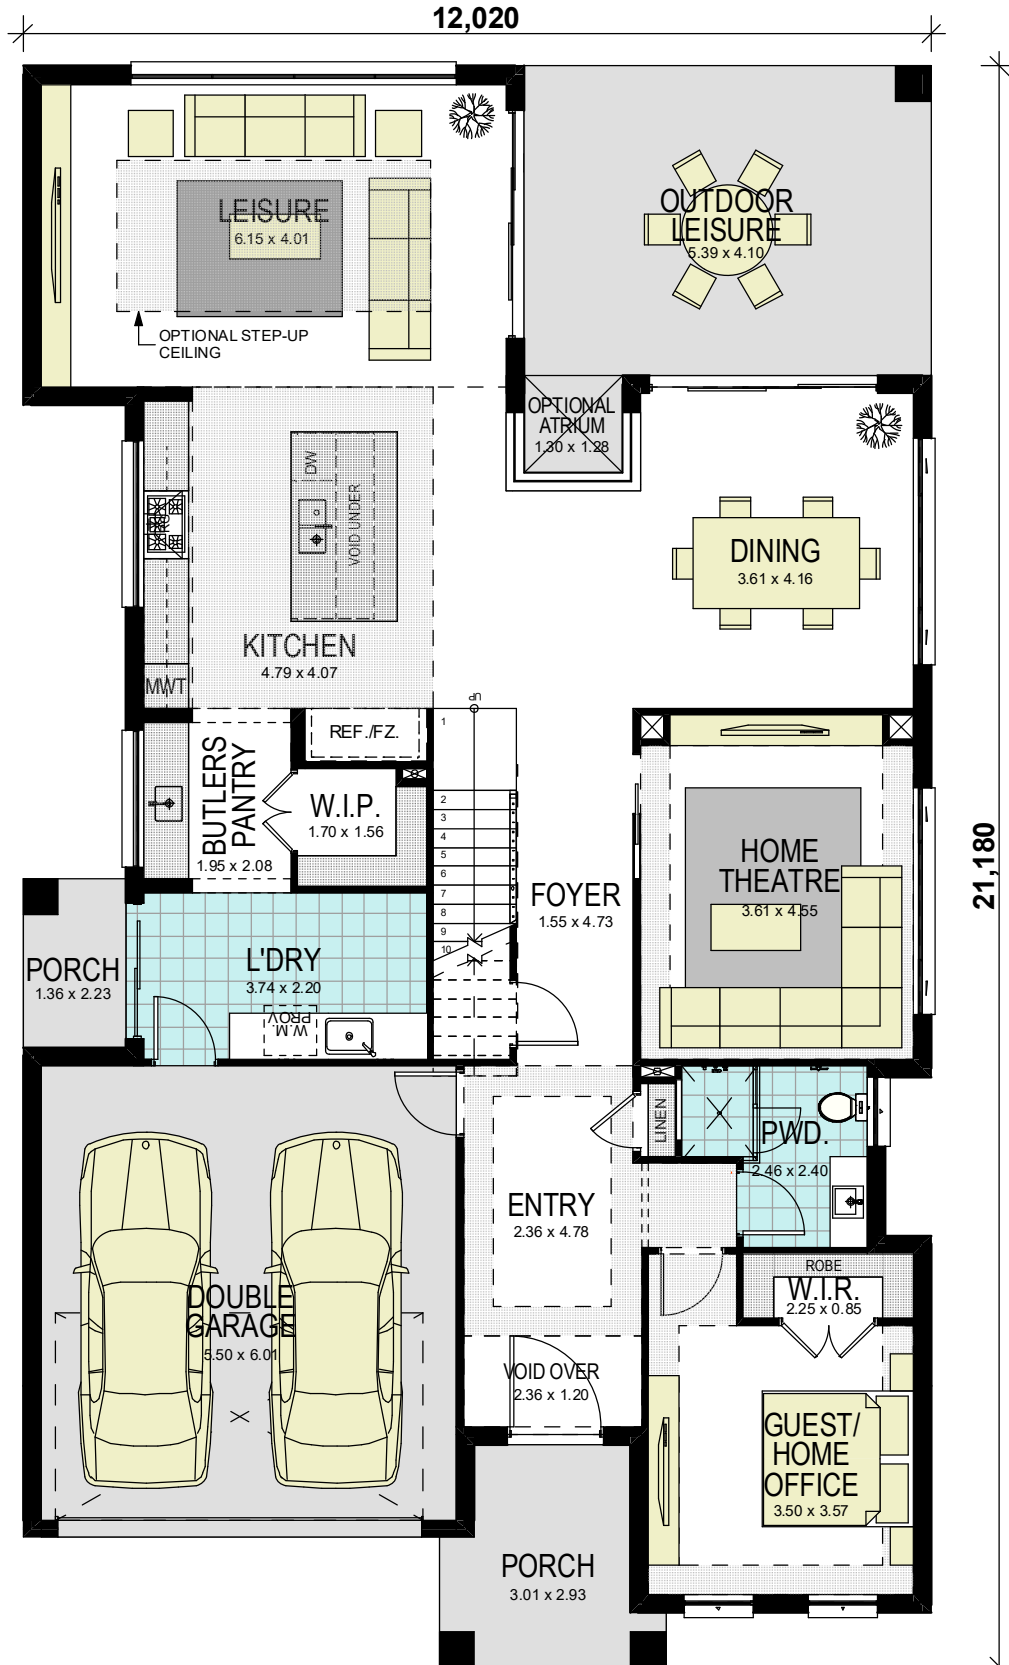

# Ambassador 42 Traditional

area calculations	
Area	m2
LOWER FLOOR	162.47
UPPER FLOOR	157.43
PORCH	10.20
OUTDOOR LEISURE	23.76
GARAGE	36.43
<b>gross floor area:</b>	<b>390.29 m<sup>2</sup></b>

## GROUND FLOOR

# Ambassador 42 Traditional

10,660

19,305

area calculations	
Area	m2
LOWER FLOOR	162.47
UPPER FLOOR	157.43
PORCH	10.20
OUTDOOR LEISURE	23.76
GARAGE	36.43
<b>gross floor area:</b>	<b>390.29 m<sup>2</sup></b>

## FIRST FLOOR