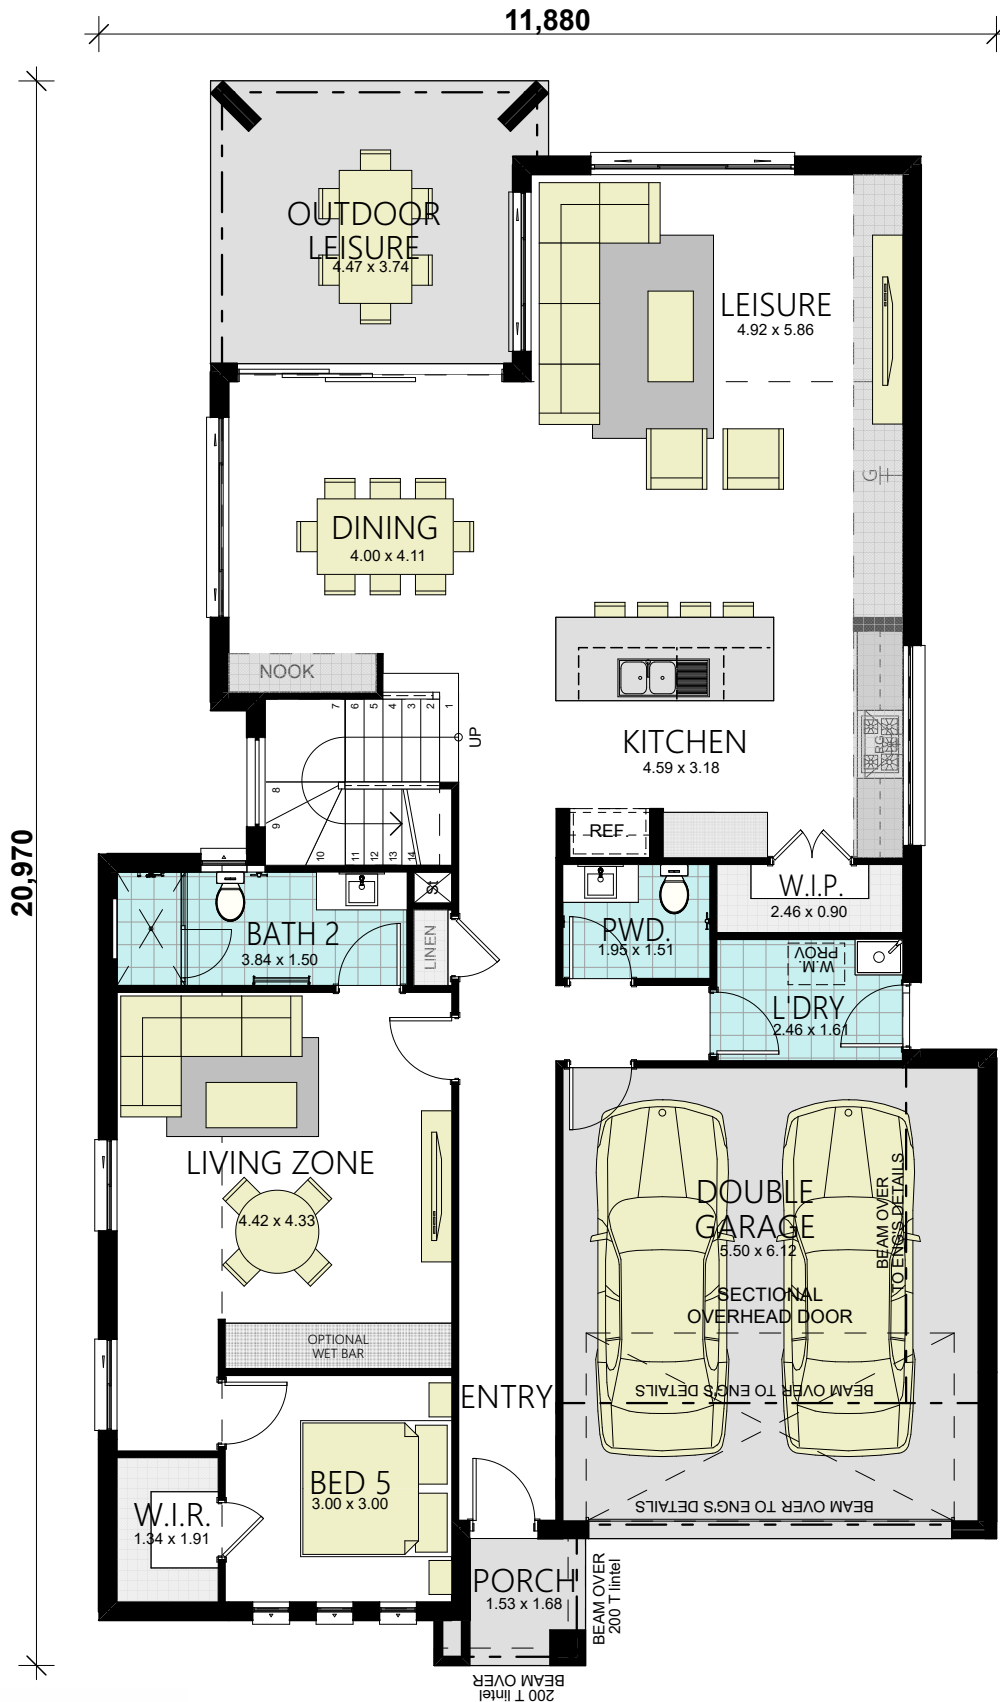

WASHINGTON 37 - DUAL 3 CLASSIC

GROUND FLOOR

area calculations	
LOWER FLOOR	149.23
UPPER FLOOR	139.30
PORCH	2.85
OUTDOOR LEISURE	15.43
GARAGE	36.00
gross floor area:	342.81 m²

WASHINGTON 37 - DUAL 3 CLASSIC

FIRST FLOOR

area calculations	
LOWER FLOOR	149.23
UPPER FLOOR	139.30
PORCH	2.85
OUTDOOR LEISURE	15.43
GARAGE	36.00
gross floor area:	342.81 m²

1300 855 775
wisdomhomes.com.au