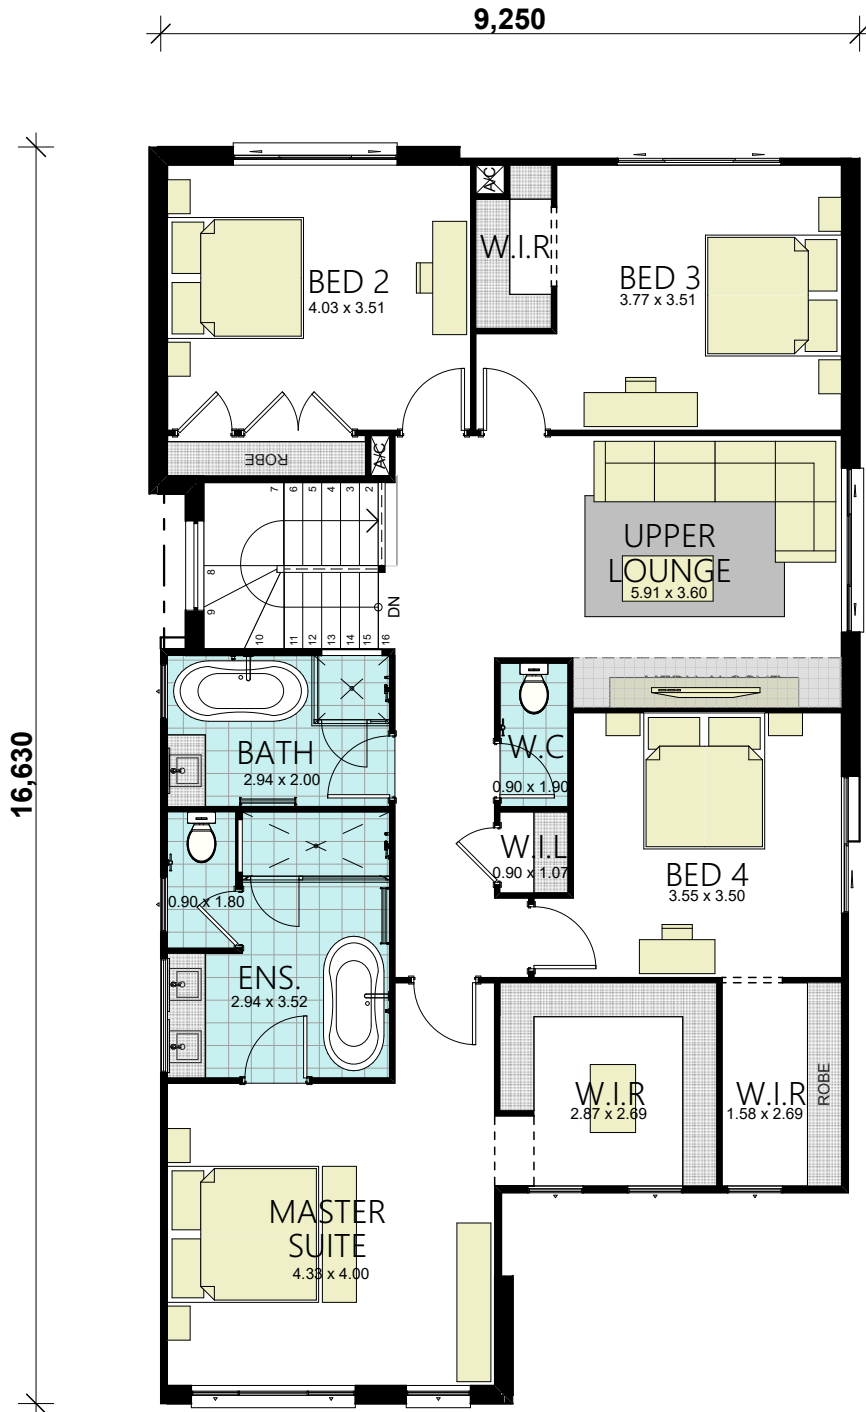

WASHINGTON 37 - DUAL 3 CLASSIC

GROUND FLOOR

area calculations	
LOWER FLOOR	149.23
UPPER FLOOR	139.30
PORCH	2.85
OUTDOOR LEISURE	15.43
GARAGE	36.00
gross floor area:	342.81 m²

WASHINGTON 37 - DUAL 3 CLASSIC

FIRST FLOOR

area calculations	
LOWER FLOOR	149.23
UPPER FLOOR	139.30
PORCH	2.85
OUTDOOR LEISURE	15.43
GARAGE	36.00
gross floor area:	342.81 m²

1300 855 775
wisdomhomes.com.au