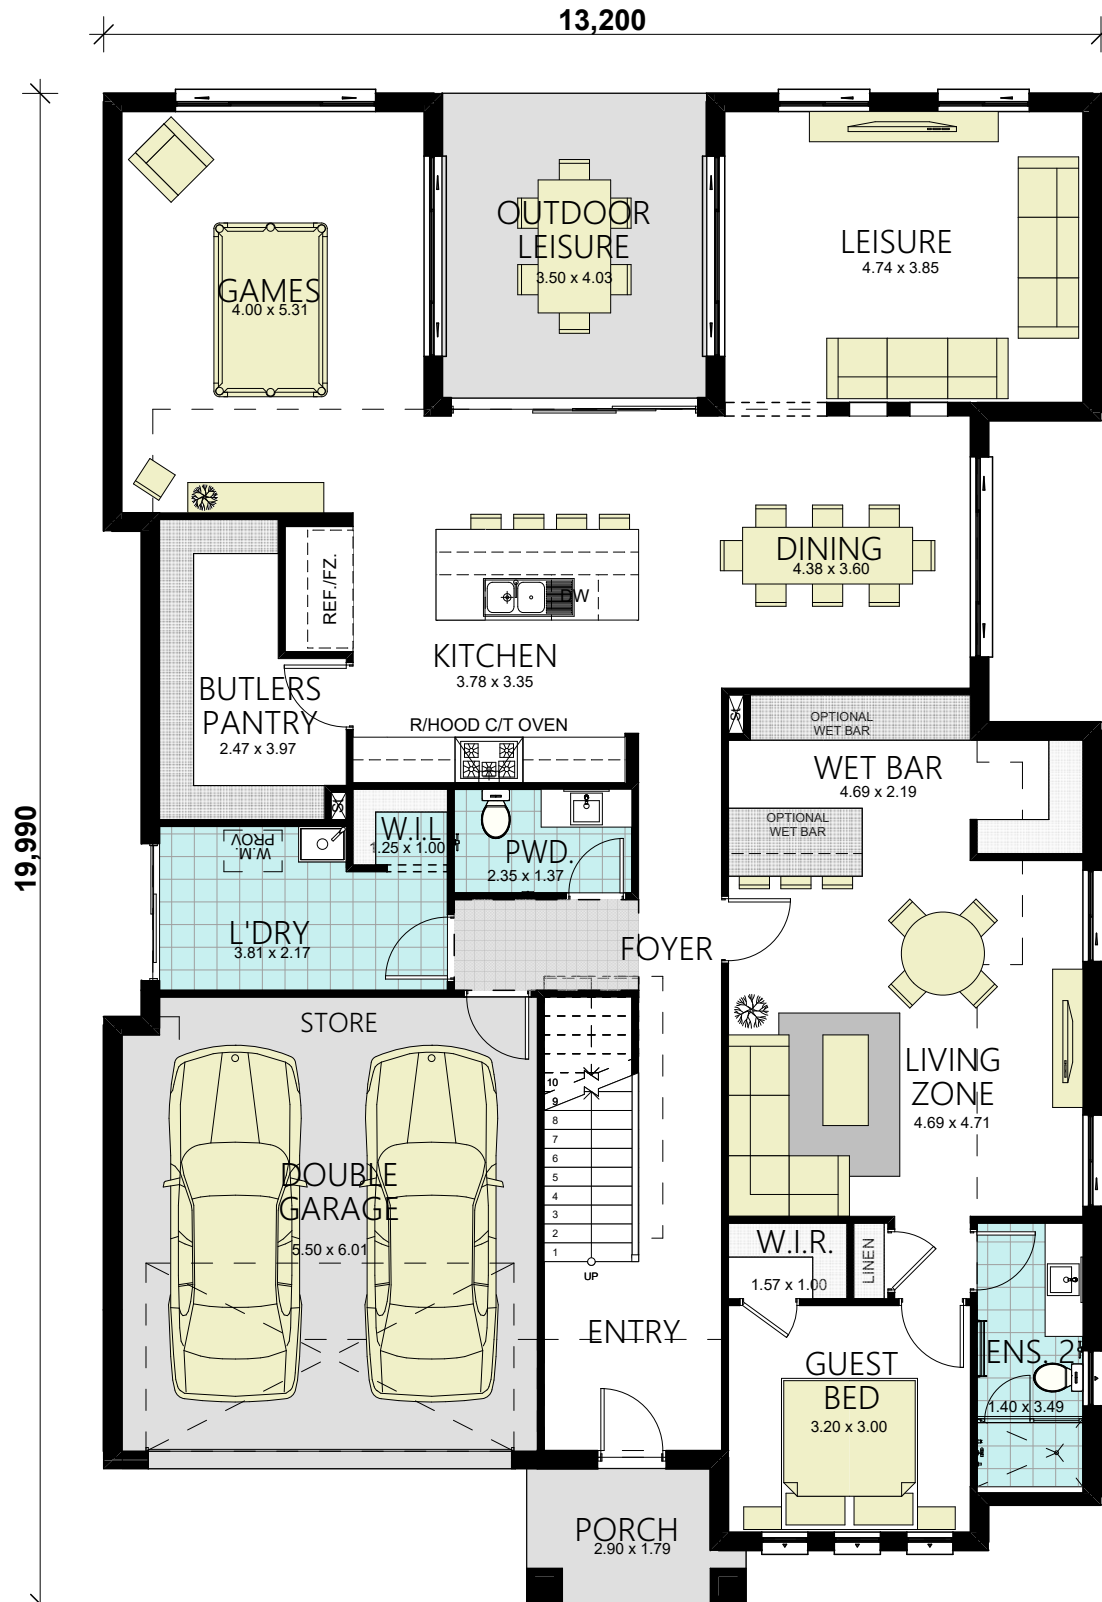

MONTE CARLO 42 BATH 2013 - DUAL

GROUND FLOOR

area calculations	
LOWER FLOOR	185.98
UPPER FLOOR	149.91
PORCH	4.68
OUTDOOR LEISURE	14.10
GARAGE	35.68
Gross Floor Area:	390.35 m²
Optional Balcony:	15.96 m²

1300 855 775
wisdomhomes.com.au

MONTE CARLO 42 BATH 2013 - DUAL

✂————— 11,660 —————✂

FIRST FLOOR

area calculations	
LOWER FLOOR	185.98
UPPER FLOOR	149.91
PORCH	4.68
OUTDOOR LEISURE	14.10
GARAGE	35.68
Gross Floor Area:	390.35 m²
Optional Balcony:	15.96 m²