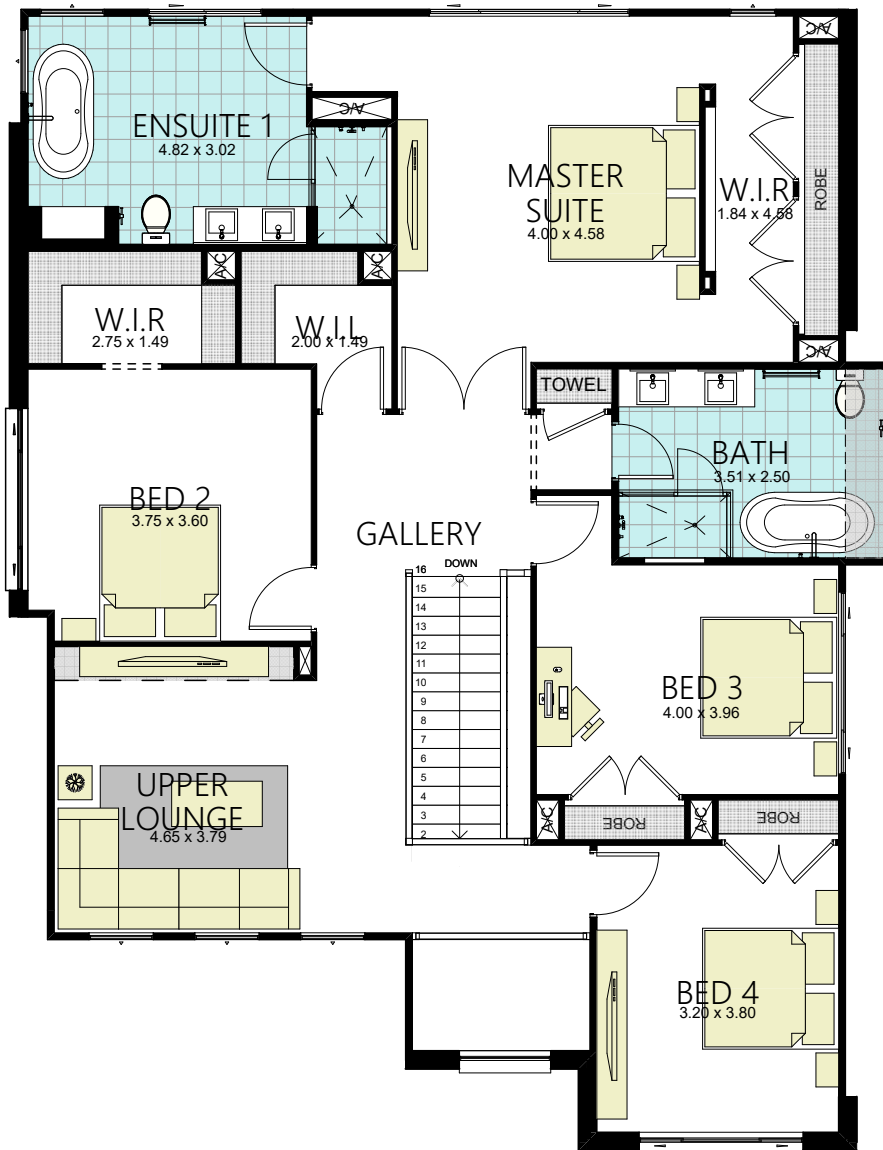

MONTE CARLO 42 BATH 2013 - DUAL

GROUND FLOOR

area calculations	
LOWER FLOOR	185.98
UPPER FLOOR	149.91
PORCH	4.68
OUTDOOR LEISURE	14.10
GARAGE	35.68
Gross Floor Area:	390.35 m²
Optional Balcony:	15.96 m²

1300 855 775
wisdomhomes.com.au

MONTE CARLO 42 BATH 2013 - DUAL

✂————— 11,660 —————✂

FIRST FLOOR

area calculations	
LOWER FLOOR	185.98
UPPER FLOOR	149.91
PORCH	4.68
OUTDOOR LEISURE	14.10
GARAGE	35.68
Gross Floor Area:	390.35 m²
Optional Balcony:	15.96 m²