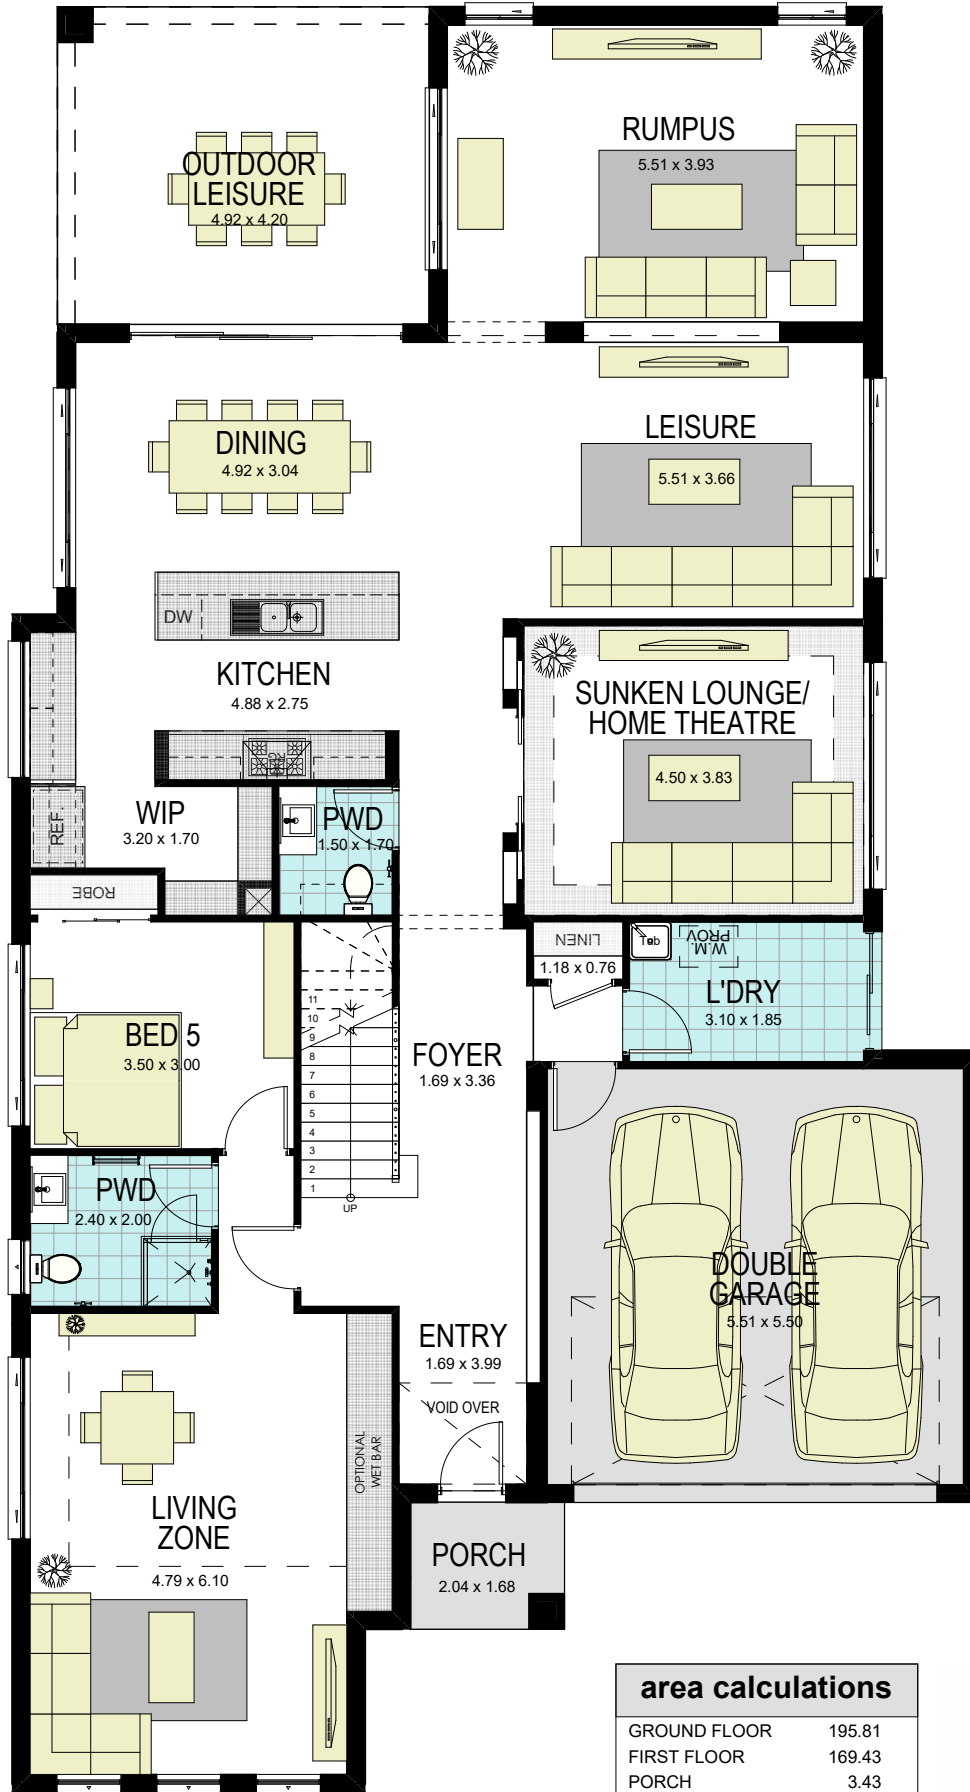

MANHATTAN 46 Ens - DUAL CLASSIC

12,830

23,630

GROUND FLOOR

area calculations

GROUND FLOOR	195.81
FIRST FLOOR	169.43
PORCH	3.43
OUTDOOR LEISURE	20.66
GARAGE	33.32
Gross Floor Area:	422.65 m²
Optional Balcony:	21.12 m²

1300 855 775
wisdomhomes.com.au

MANHATTAN 46 Ens - DUAL CLASSIC

FIRST FLOOR

area calculations	
GROUND FLOOR	195.81
FIRST FLOOR	169.43
PORCH	3.43
OUTDOOR LEISURE	20.66
GARAGE	33.32
Gross Floor Area:	422.65 m²
Optional Balcony:	21.12 m²