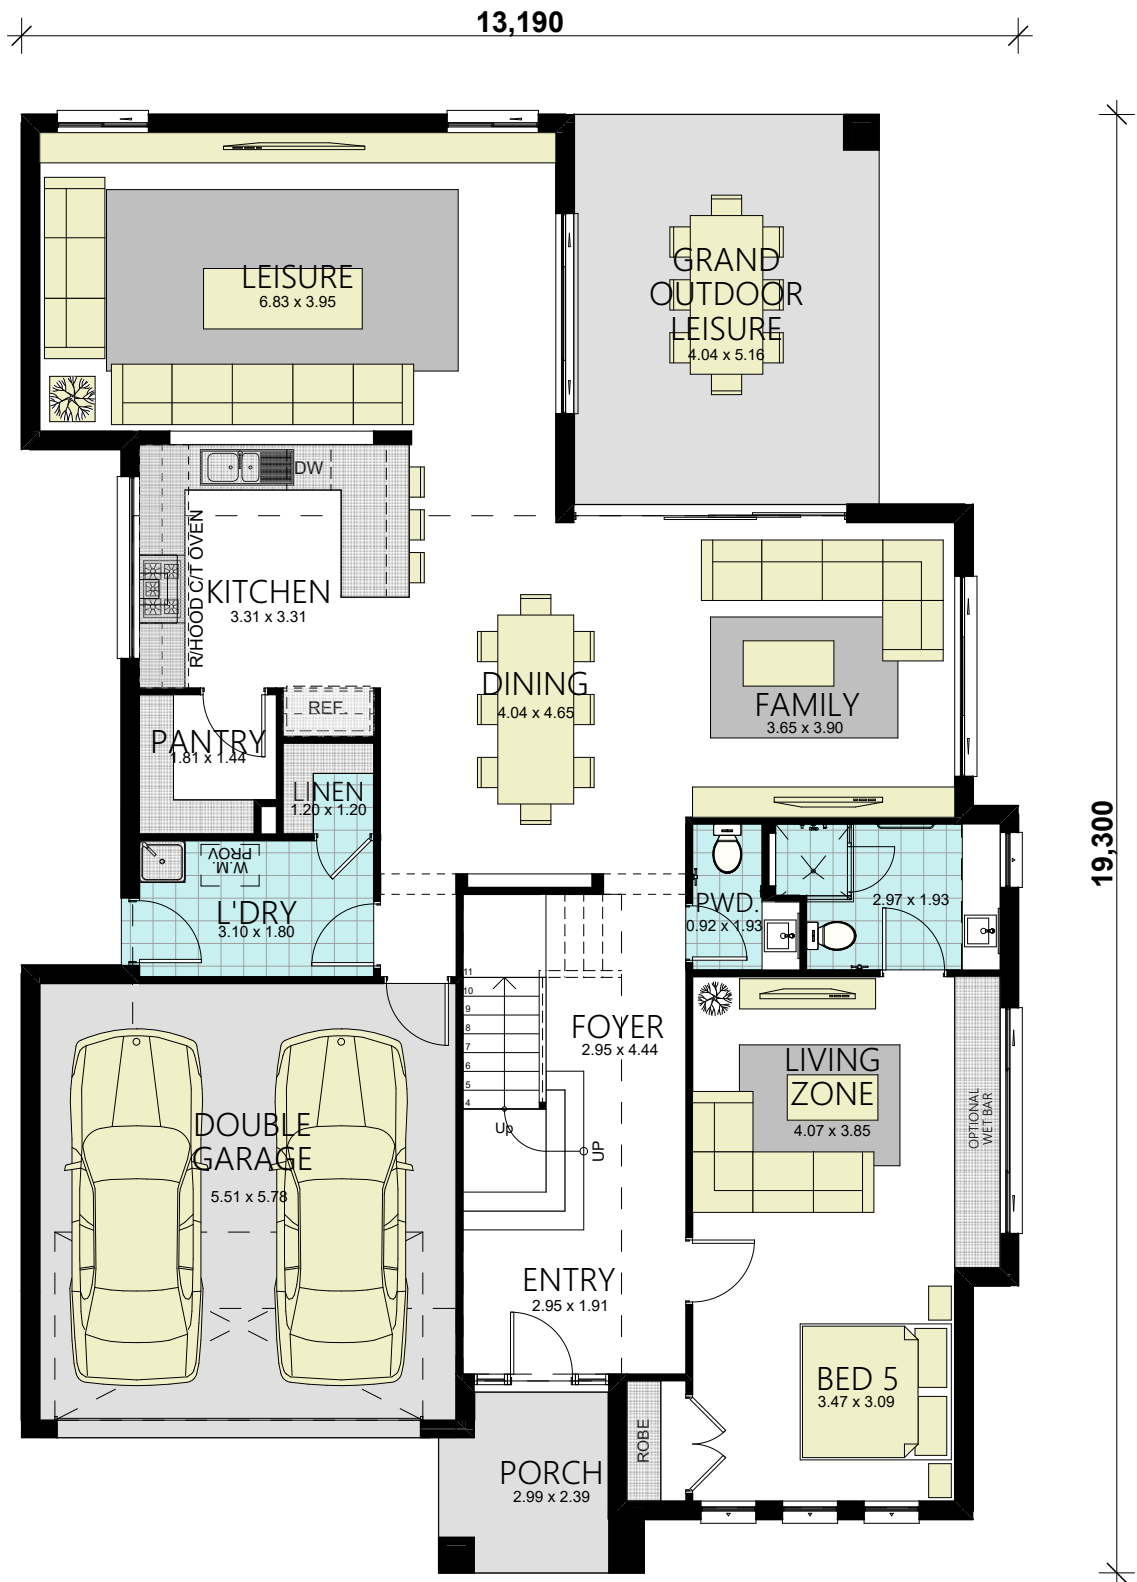

IMPRESSION 38 - DUAL CLASSIC

GROUND FLOOR

area calculations	
LOWER FLOOR	157.12
UPPER FLOOR	133.33
PORCH	5.43
OUTDOOR LEISURE	20.85
GARAGE	35.02
gross floor area:	351.75 m²

1300 855 775
wisdomhomes.com.au

IMPRESSION 38 - DUAL CLASSIC

FIRST FLOOR

area calculations	
LOWER FLOOR	157.12
UPPER FLOOR	133.33
PORCH	5.43
OUTDOOR LEISURE	20.85
GARAGE	35.02
gross floor area:	351.75 m²

1300 855 775
wisdomhomes.com.au