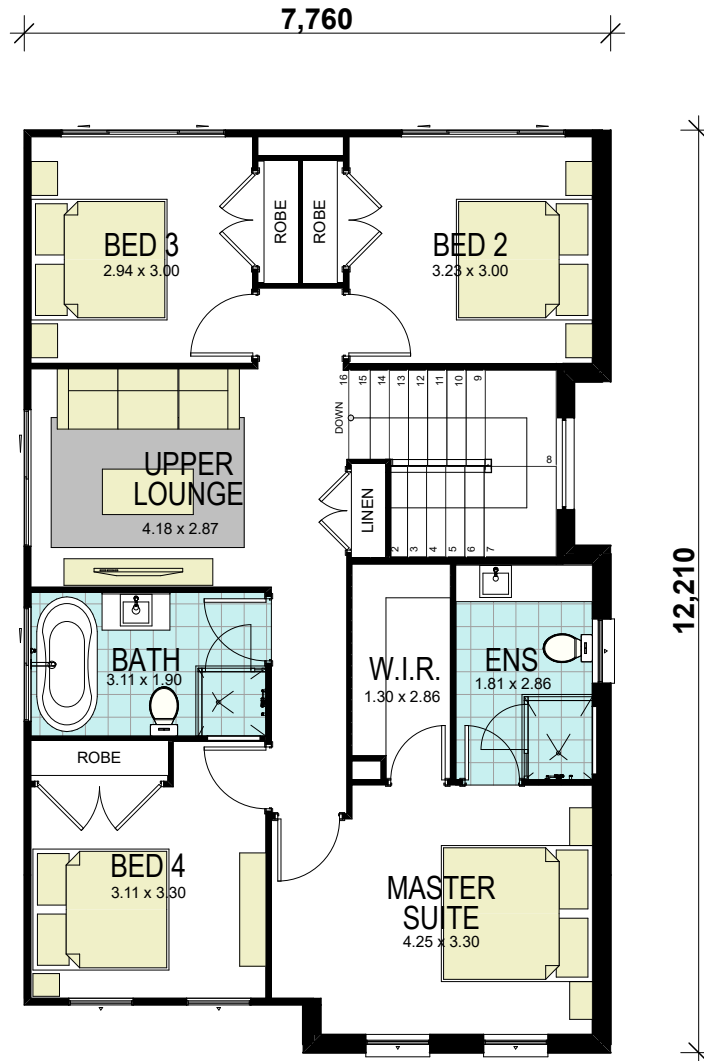

# WINDSOR 25 Classic

## GROUND FLOOR

area calculations	
LOWER FLOOR	92.68
UPPER FLOOR	91.38
PORCH	2.66
OUTDOOR LEISURE	10.86
GARAGE	34.63
<b>gross floor area:</b>	<b>232.21 m<sup>2</sup></b>

1300 855 775  
wisdomhomes.com.au

## FIRST FLOOR

area calculations	
LOWER FLOOR	92.68
UPPER FLOOR	91.38
PORCH	2.66
OUTDOOR LEISURE	10.86
GARAGE	34.63
<b>gross floor area:</b>	<b>232.21 m<sup>2</sup></b>

1300 855 775  
wisdomhomes.com.au