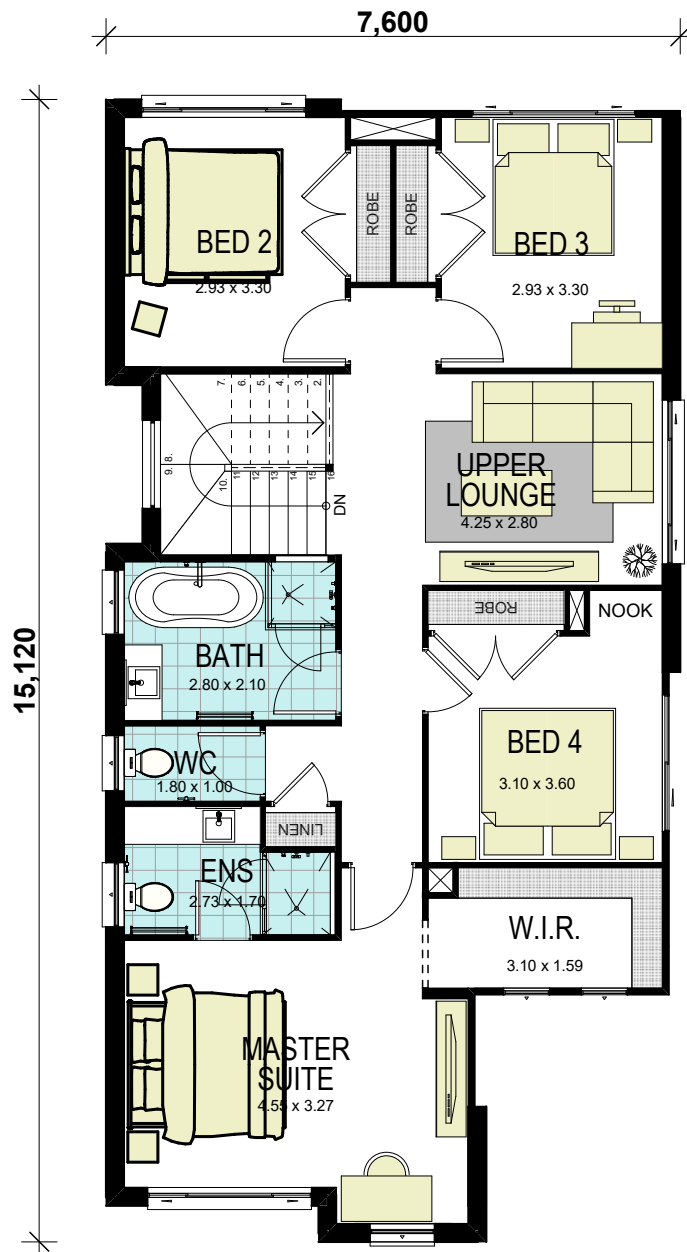

WASHINGTON 26 Classic

FIRST FLOOR

area calculations	
LOWER FLOOR	103.09
UPPER FLOOR	102.60
PORCH	2.95
OUTDOOR LEISURE	11.72
GARAGE	22.13
gross floor area:	242.49 m²

1300 855 775
wisdomhomes.com.au

Copyright of plans and documentation remain the exclusive property of Wisdom Properties Group Pty Ltd T A Wisdom Homes. Builders Lic. No. 131951C