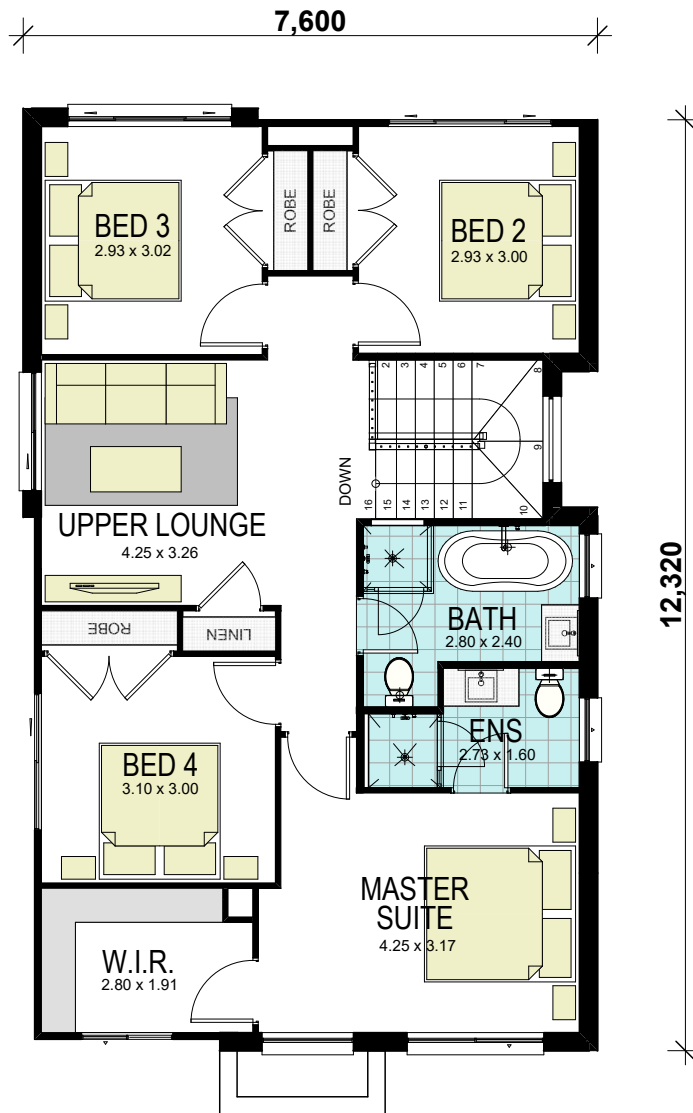

WASHINGTON 25 Lux Classic

hoot
HOMES

www.hoothomes.com.au
1300 303 100

FIRST FLOOR

area calculations	
LOWER FLOOR	84.63
UPPER FLOOR	97.97
PORCH	3.70
OUTDOOR LEISURE	9.00
GARAGE	34.20
gross floor area:	229.50 m²