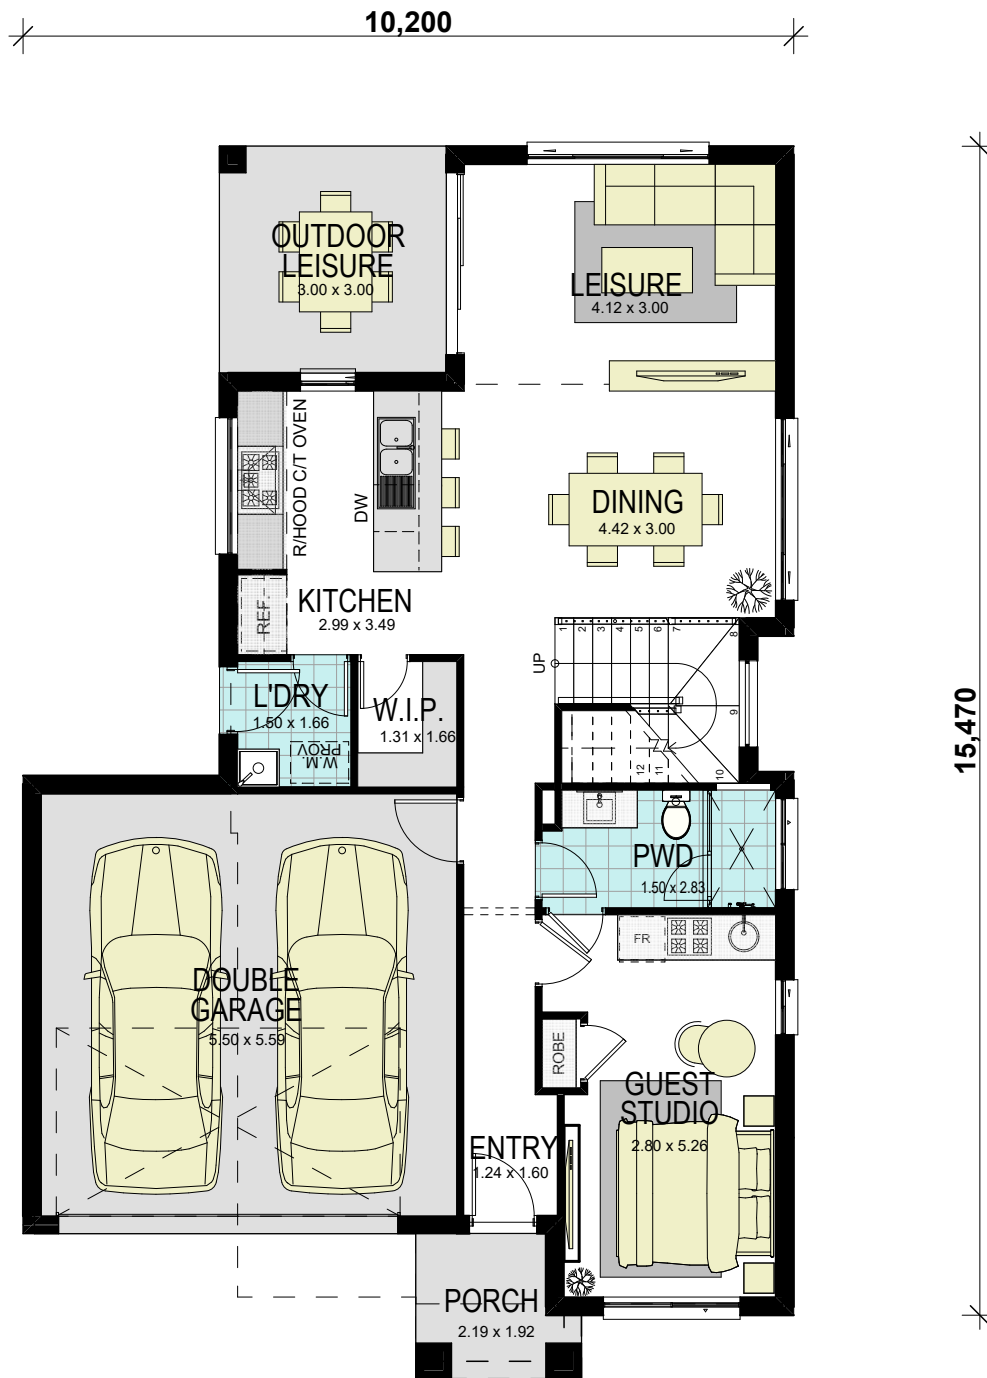

WASHINGTON 25 Lux Classic

hoot
HOMES

www.hoothomes.com.au
1300 303 100

GROUND FLOOR

area calculations	
LOWER FLOOR	84.63
UPPER FLOOR	97.97
PORCH	3.70
OUTDOOR LEISURE	9.00
GARAGE	34.20
gross floor area:	229.50 m²