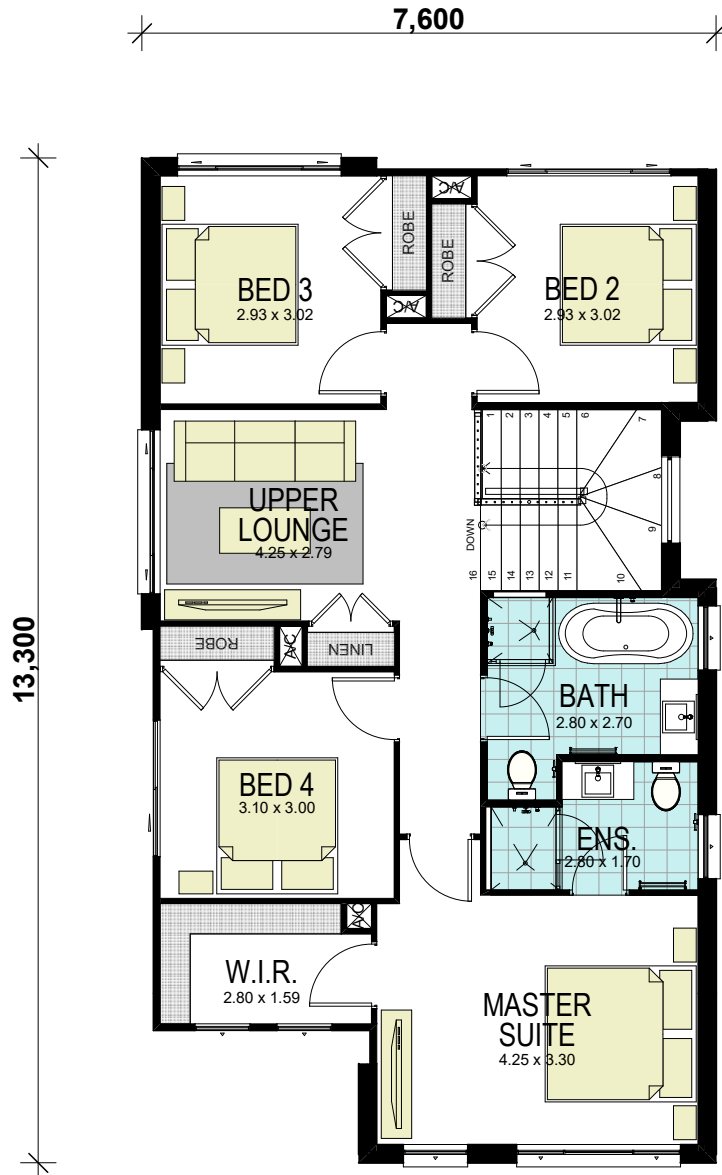

WASHINGTON 24 MKII CLASSIC

GROUND FLOOR

area calculations	
LOWER FLOOR	90.84
UPPER FLOOR	93.51
PORCH	2.72
OUTDOOR LEISURE	9.00
GARAGE	24.46
gross floor area:	220.53 m²

1300 855 775
wisdomhomes.com.au

WASHINGTON 24 MKII CLASSIC

FIRST FLOOR

area calculations	
LOWER FLOOR	90.84
UPPER FLOOR	93.51
PORCH	2.72
OUTDOOR LEISURE	9.00
GARAGE	24.46
gross floor area:	220.53 m²

1300 855 775
wisdomhomes.com.au