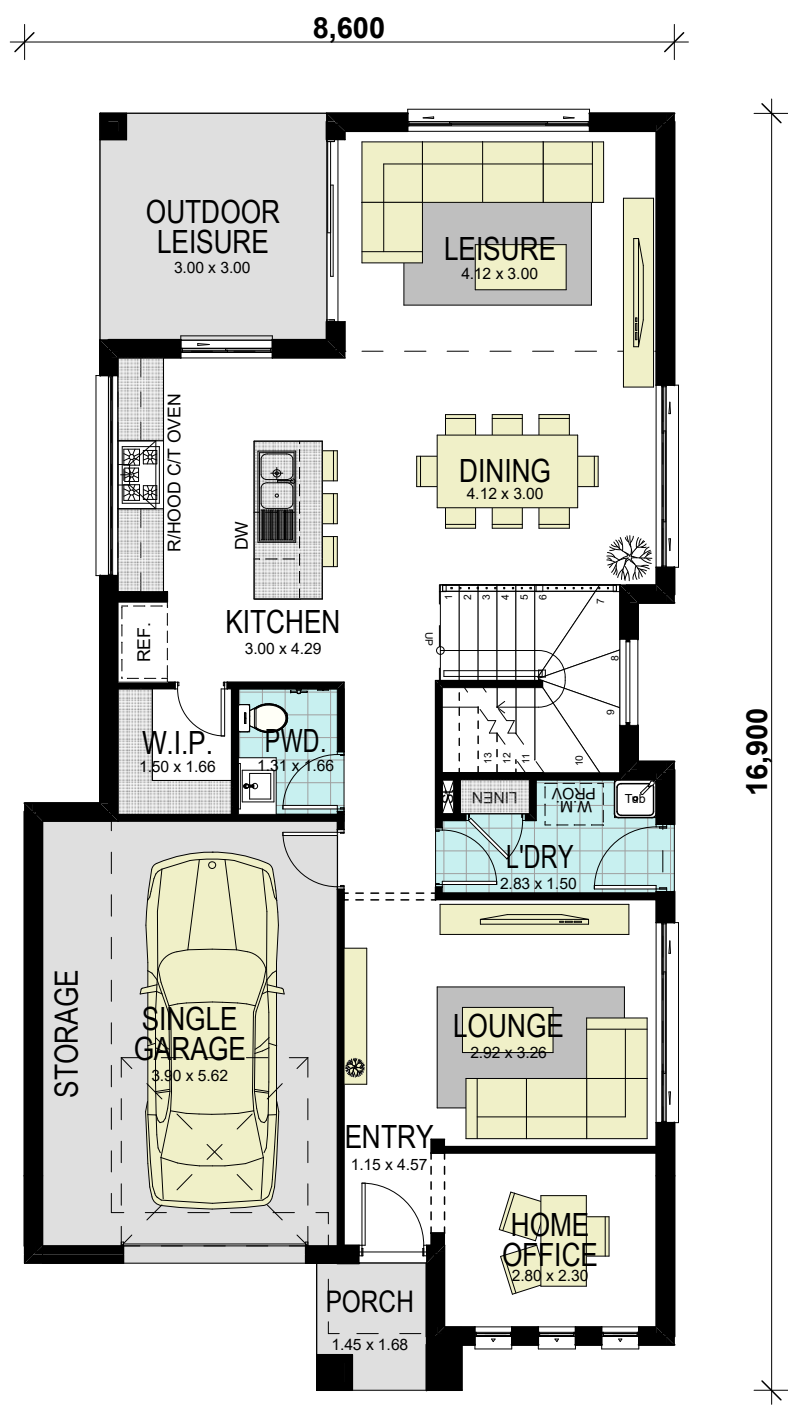

WASHINGTON 24 MKII CLASSIC

GROUND FLOOR

area calculations	
LOWER FLOOR	90.84
UPPER FLOOR	93.51
PORCH	2.72
OUTDOOR LEISURE	9.00
GARAGE	24.46
gross floor area:	220.53 m²

1300 855 775
wisdomhomes.com.au

WASHINGTON 24 MKII CLASSIC

FIRST FLOOR

area calculations	
LOWER FLOOR	90.84
UPPER FLOOR	93.51
PORCH	2.72
OUTDOOR LEISURE	9.00
GARAGE	24.46
gross floor area:	220.53 m²

1300 855 775
wisdomhomes.com.au