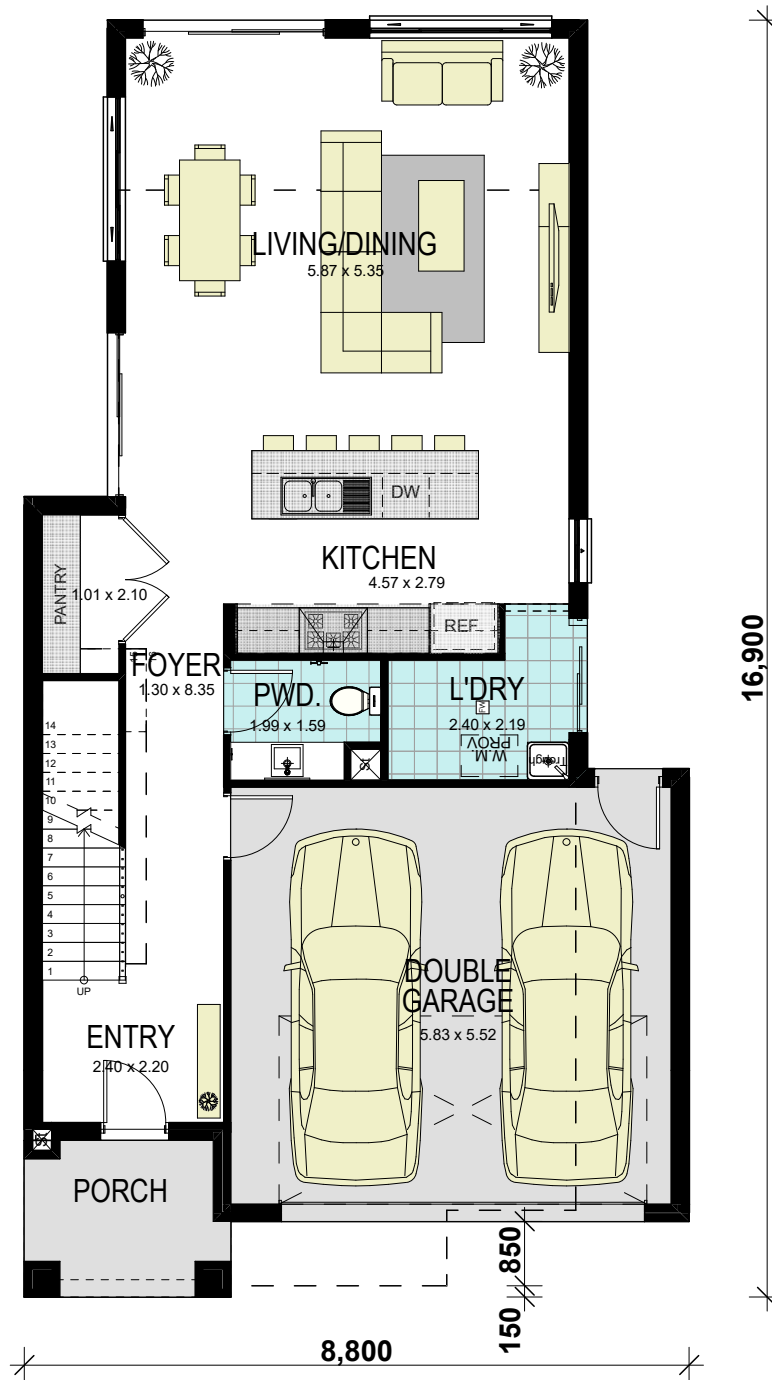

# SOHO 24 Classic

## GROUND FLOOR

area calculations	
LOWER FLOOR	81.56
UPPER FLOOR	100.59
PORCH	5.29
GARAGE	35.47
<b>gross floor area:</b>	<b>222.91 m<sup>2</sup></b>

1300 855 775  
wisdomhomes.com.au

## FIRST FLOOR

area calculations	
LOWER FLOOR	81.56
UPPER FLOOR	100.59
PORCH	5.29
GARAGE	35.47
<b>gross floor area:</b>	<b>222.91 m<sup>2</sup></b>

1300 855 775  
wisdomhomes.com.au