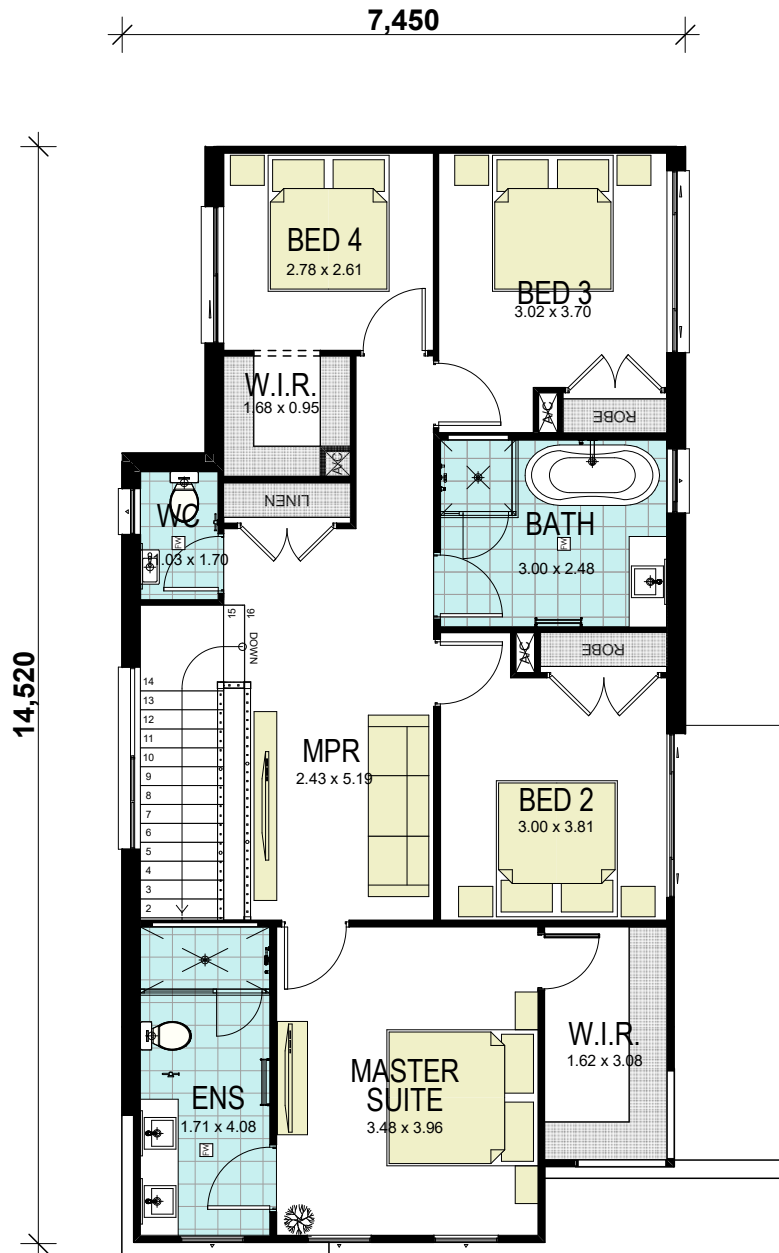

# SOHO 24 Classic

## GROUND FLOOR

area calculations	
LOWER FLOOR	81.56
UPPER FLOOR	100.59
PORCH	5.29
GARAGE	35.47
<b>gross floor area:</b>	<b>222.91 m<sup>2</sup></b>

1300 855 775  
wisdomhomes.com.au

## FIRST FLOOR

area calculations	
LOWER FLOOR	81.56
UPPER FLOOR	100.59
PORCH	5.29
GARAGE	35.47
<b>gross floor area:</b>	<b>222.91 m<sup>2</sup></b>

1300 855 775  
wisdomhomes.com.au