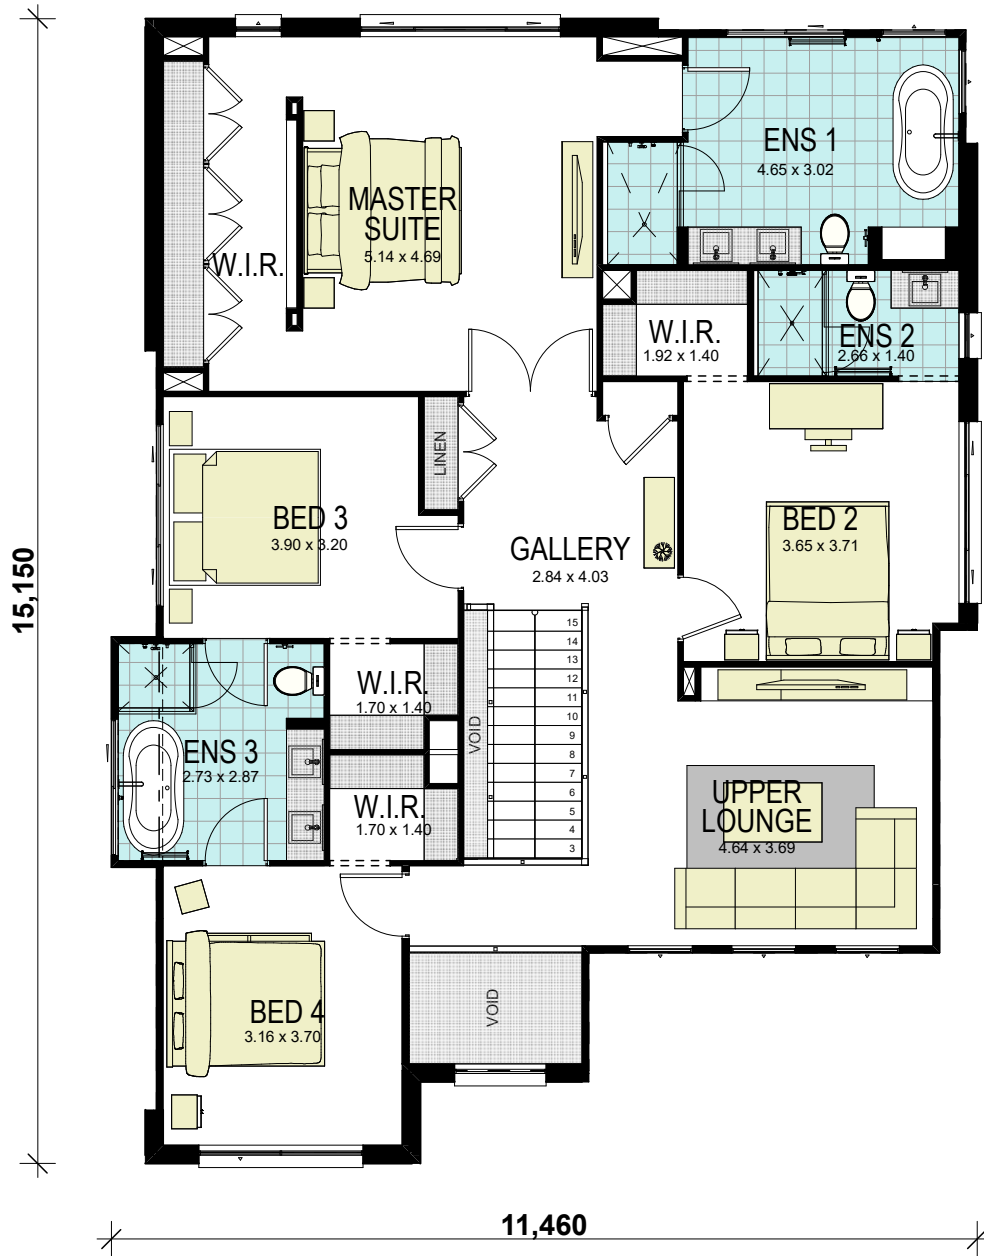

MONTE CARLO 40 CLASSIC

GROUND FLOOR

area calculations	
LOWER FLOOR	163.11
UPPER FLOOR	147.40
PORCH	4.74
OUTDOOR LEISURE	20.50
GARAGE	35.66
gross floor area:	371.41 m²

1300 855 775
wisdomhomes.com.au

MONTE CARLO 40 CLASSIC

FIRST FLOOR

area calculations	
LOWER FLOOR	163.11
UPPER FLOOR	147.40
PORCH	4.74
OUTDOOR LEISURE	20.50
GARAGE	35.66
gross floor area:	371.41 m²

1300 855 775
wisdomhomes.com.au