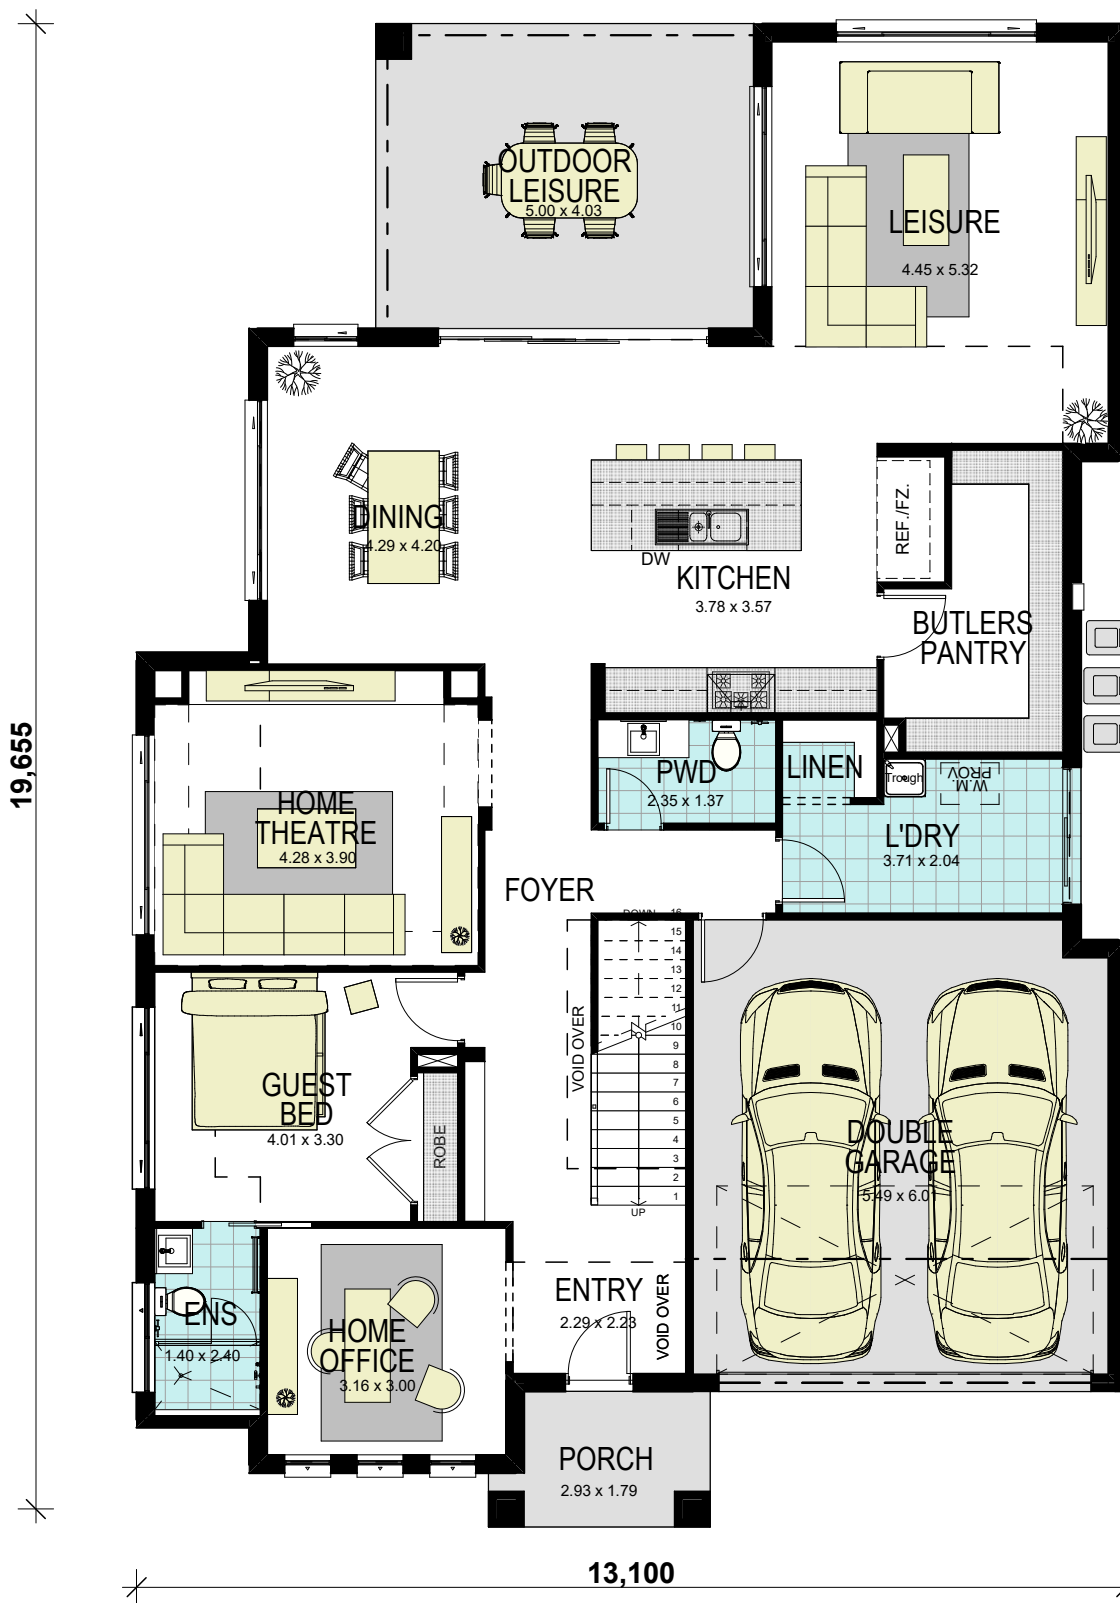

MONTE CARLO 40 CLASSIC

GROUND FLOOR

area calculations	
LOWER FLOOR	163.11
UPPER FLOOR	147.40
PORCH	4.74
OUTDOOR LEISURE	20.50
GARAGE	35.66
gross floor area:	371.41 m²

1300 855 775
wisdomhomes.com.au

MONTE CARLO 40 CLASSIC

FIRST FLOOR

area calculations	
LOWER FLOOR	163.11
UPPER FLOOR	147.40
PORCH	4.74
OUTDOOR LEISURE	20.50
GARAGE	35.66
gross floor area:	371.41 m²

1300 855 775
wisdomhomes.com.au