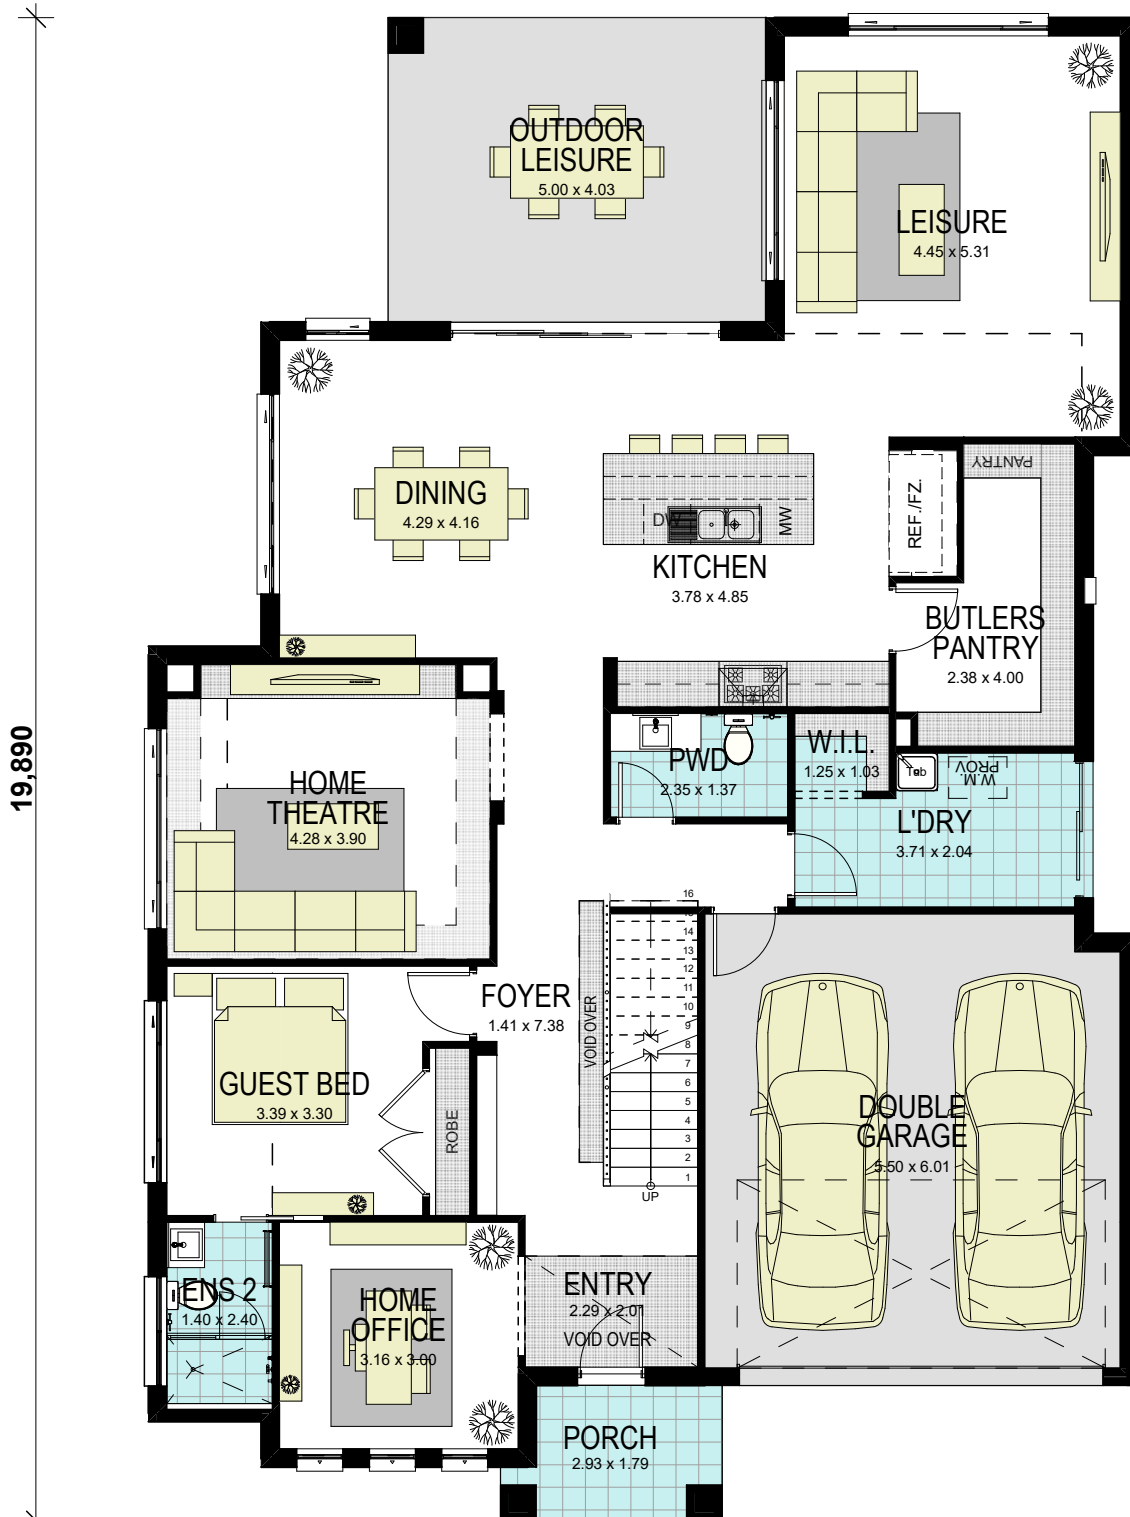

MONTE CARLO 40 BATH CLASSIC

13,100

19,890

GROUND FLOOR

area calculations	
LOWER FLOOR	163.11
UPPER FLOOR	147.18
PORCH	4.74
OUTDOOR LEISURE	20.50
GARAGE	35.66
gross floor area:	371.19 m²

1300 855 775
wisdomhomes.com.au

MONTE CARLO 40 BATH CLASSIC

FIRST FLOOR

area calculations	
LOWER FLOOR	163.11
UPPER FLOOR	147.18
PORCH	4.74
OUTDOOR LEISURE	20.50
GARAGE	35.66
gross floor area:	371.19 m²

1300 855 775
wisdomhomes.com.au