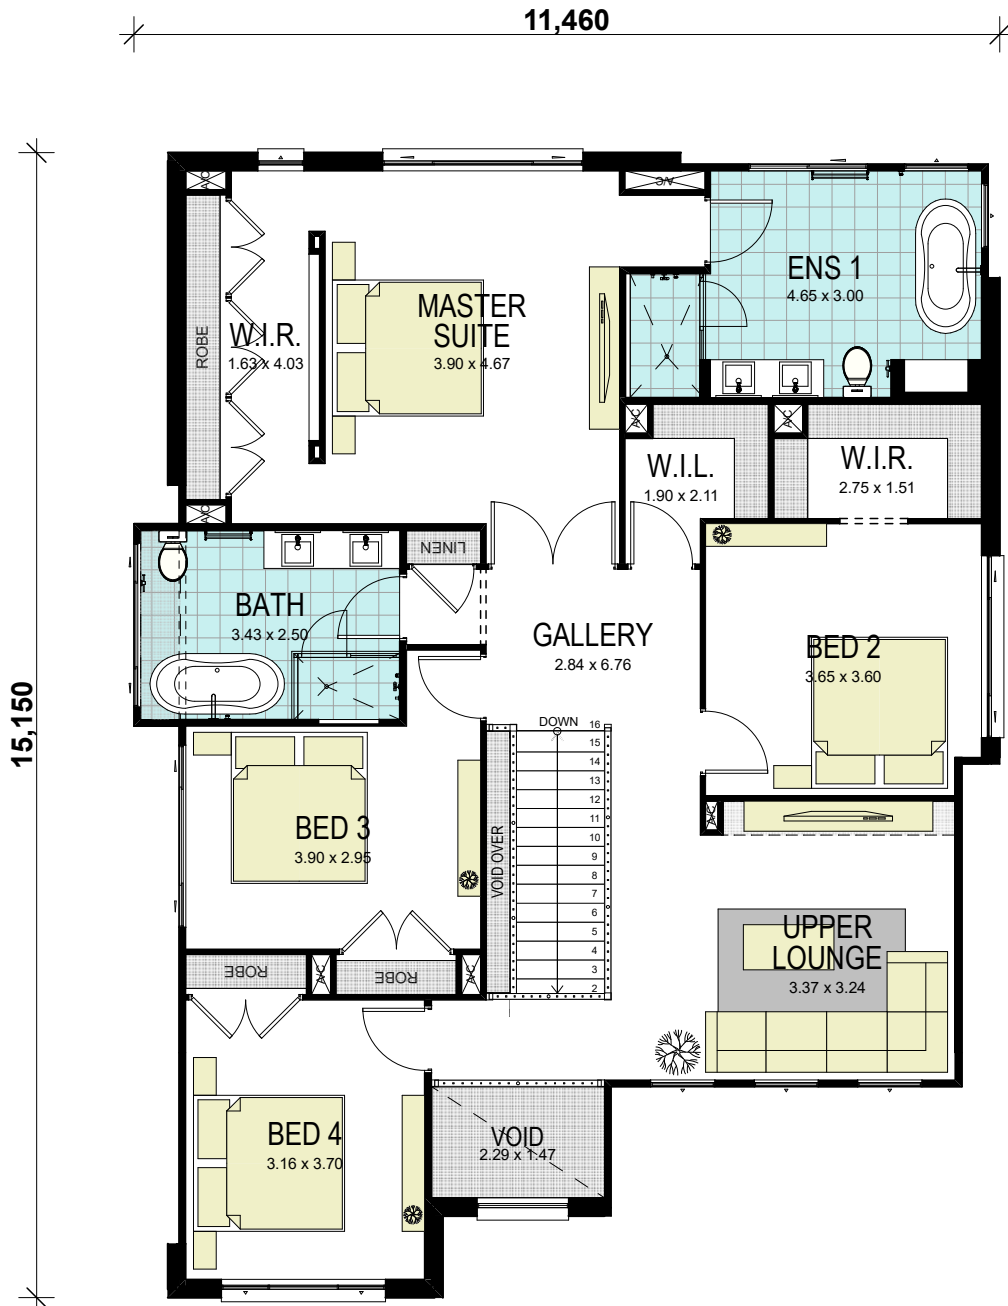

MONTE CARLO 40 BATH CLASSIC

13,100

19,890

GROUND FLOOR

area calculations	
LOWER FLOOR	163.11
UPPER FLOOR	147.18
PORCH	4.74
OUTDOOR LEISURE	20.50
GARAGE	35.66
gross floor area:	371.19 m²

1300 855 775
wisdomhomes.com.au

MONTE CARLO 40 BATH CLASSIC

FIRST FLOOR

area calculations	
LOWER FLOOR	163.11
UPPER FLOOR	147.18
PORCH	4.74
OUTDOOR LEISURE	20.50
GARAGE	35.66
gross floor area:	371.19 m²

1300 855 775
wisdomhomes.com.au