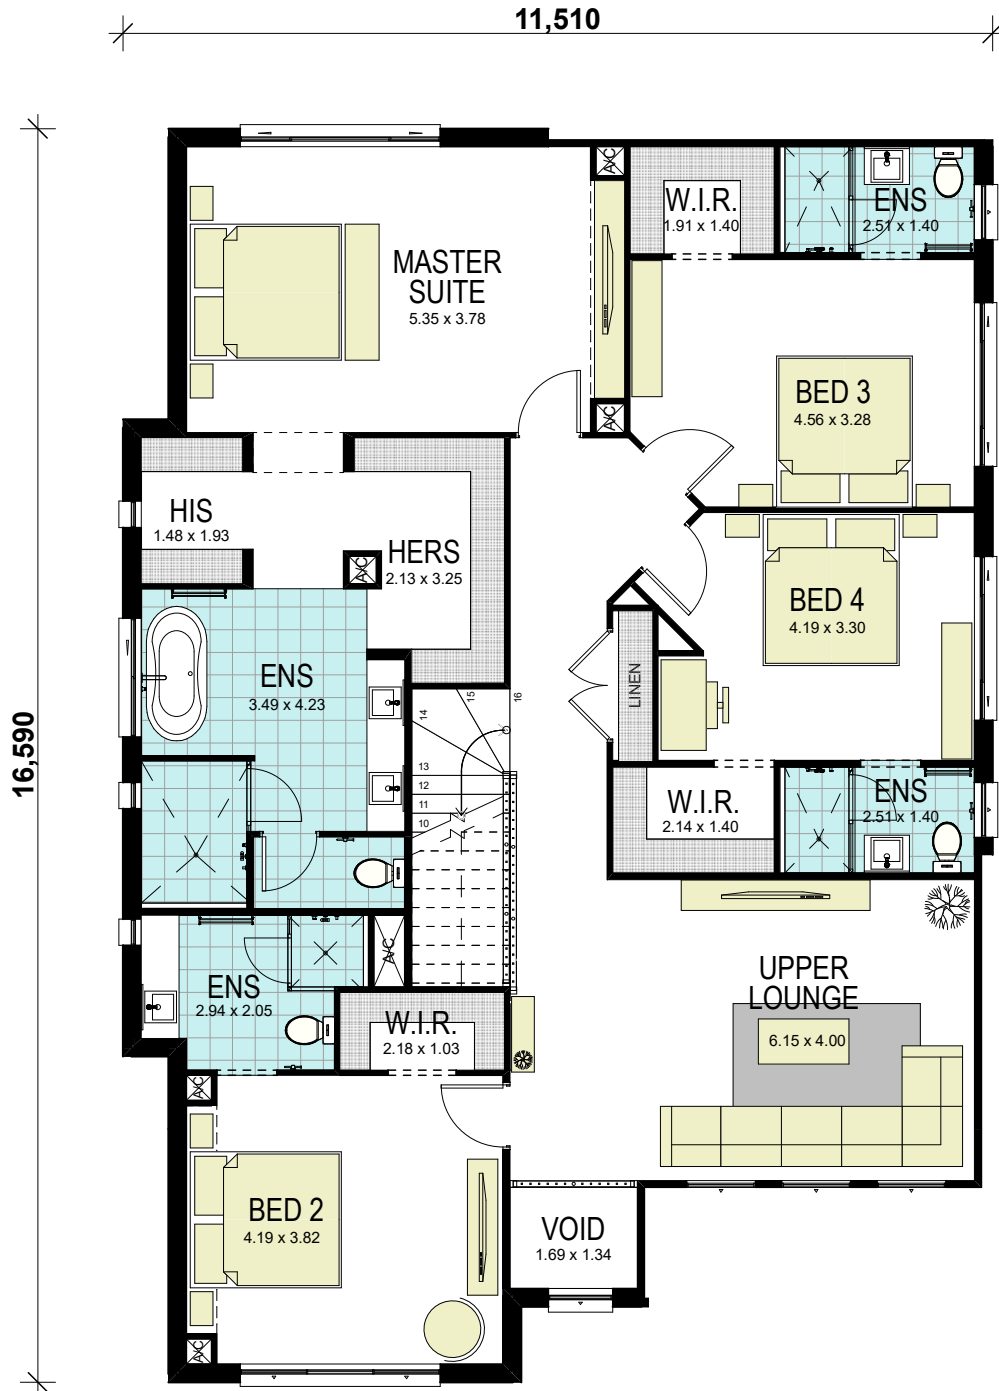

# MANHATTAN 44 Ens CLASSIC

12,830

## GROUND FLOOR

| area calculations        |                             |
|--------------------------|-----------------------------|
| GROUND FLOOR             | 179.55                      |
| FIRST FLOOR              | 171.01                      |
| PORCH                    | 3.85                        |
| OUTDOOR LEISURE          | 20.66                       |
| GARAGE                   | 33.32                       |
| <b>gross floor area:</b> | <b>408.39 m<sup>2</sup></b> |

# MANHATTAN 44 Ens CLASSIC

## FIRST FLOOR

| area calculations        |                             |
|--------------------------|-----------------------------|
| GROUND FLOOR             | 179.55                      |
| FIRST FLOOR              | 171.01                      |
| PORCH                    | 3.85                        |
| OUTDOOR LEISURE          | 20.66                       |
| GARAGE                   | 33.32                       |
| <b>gross floor area:</b> | <b>408.39 m<sup>2</sup></b> |