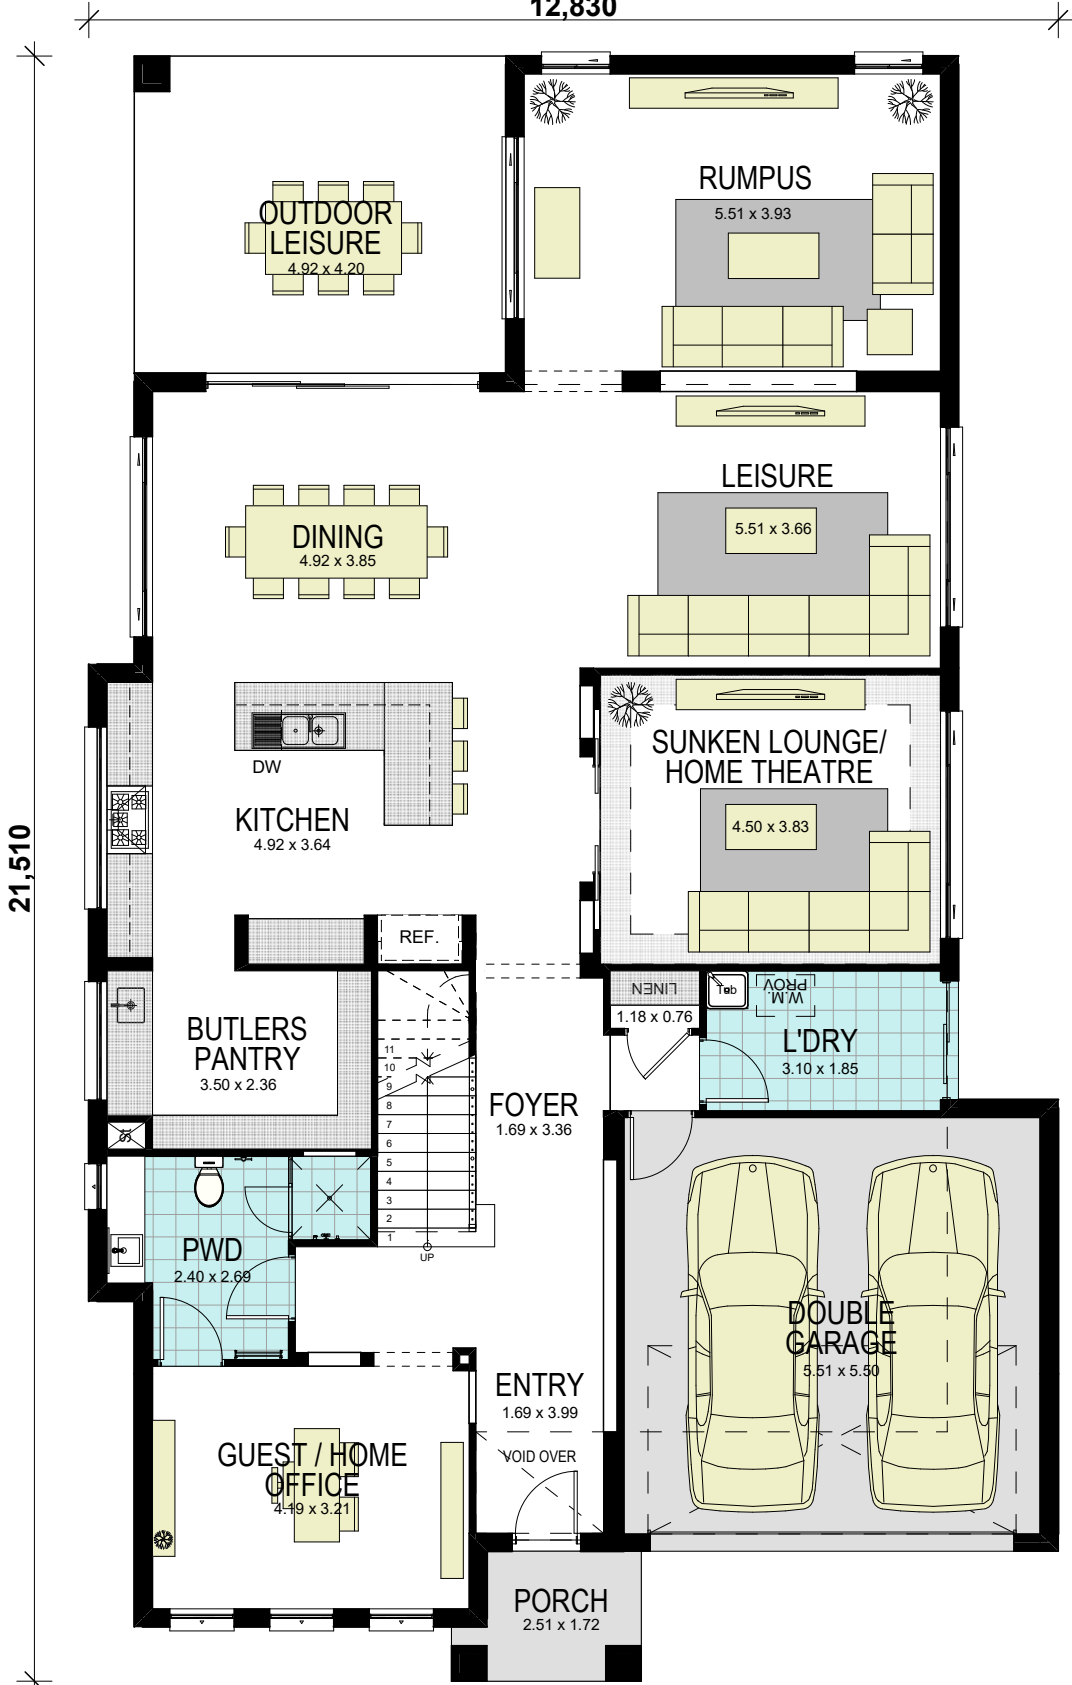

# MANHATTAN 44 Ens CLASSIC

12,830

## GROUND FLOOR

| area calculations        |                             |
|--------------------------|-----------------------------|
| GROUND FLOOR             | 179.55                      |
| FIRST FLOOR              | 171.01                      |
| PORCH                    | 3.85                        |
| OUTDOOR LEISURE          | 20.66                       |
| GARAGE                   | 33.32                       |
| <b>gross floor area:</b> | <b>408.39 m<sup>2</sup></b> |

# MANHATTAN 44 Ens CLASSIC

## FIRST FLOOR

| area calculations        |                             |
|--------------------------|-----------------------------|
| GROUND FLOOR             | 179.55                      |
| FIRST FLOOR              | 171.01                      |
| PORCH                    | 3.85                        |
| OUTDOOR LEISURE          | 20.66                       |
| GARAGE                   | 33.32                       |
| <b>gross floor area:</b> | <b>408.39 m<sup>2</sup></b> |