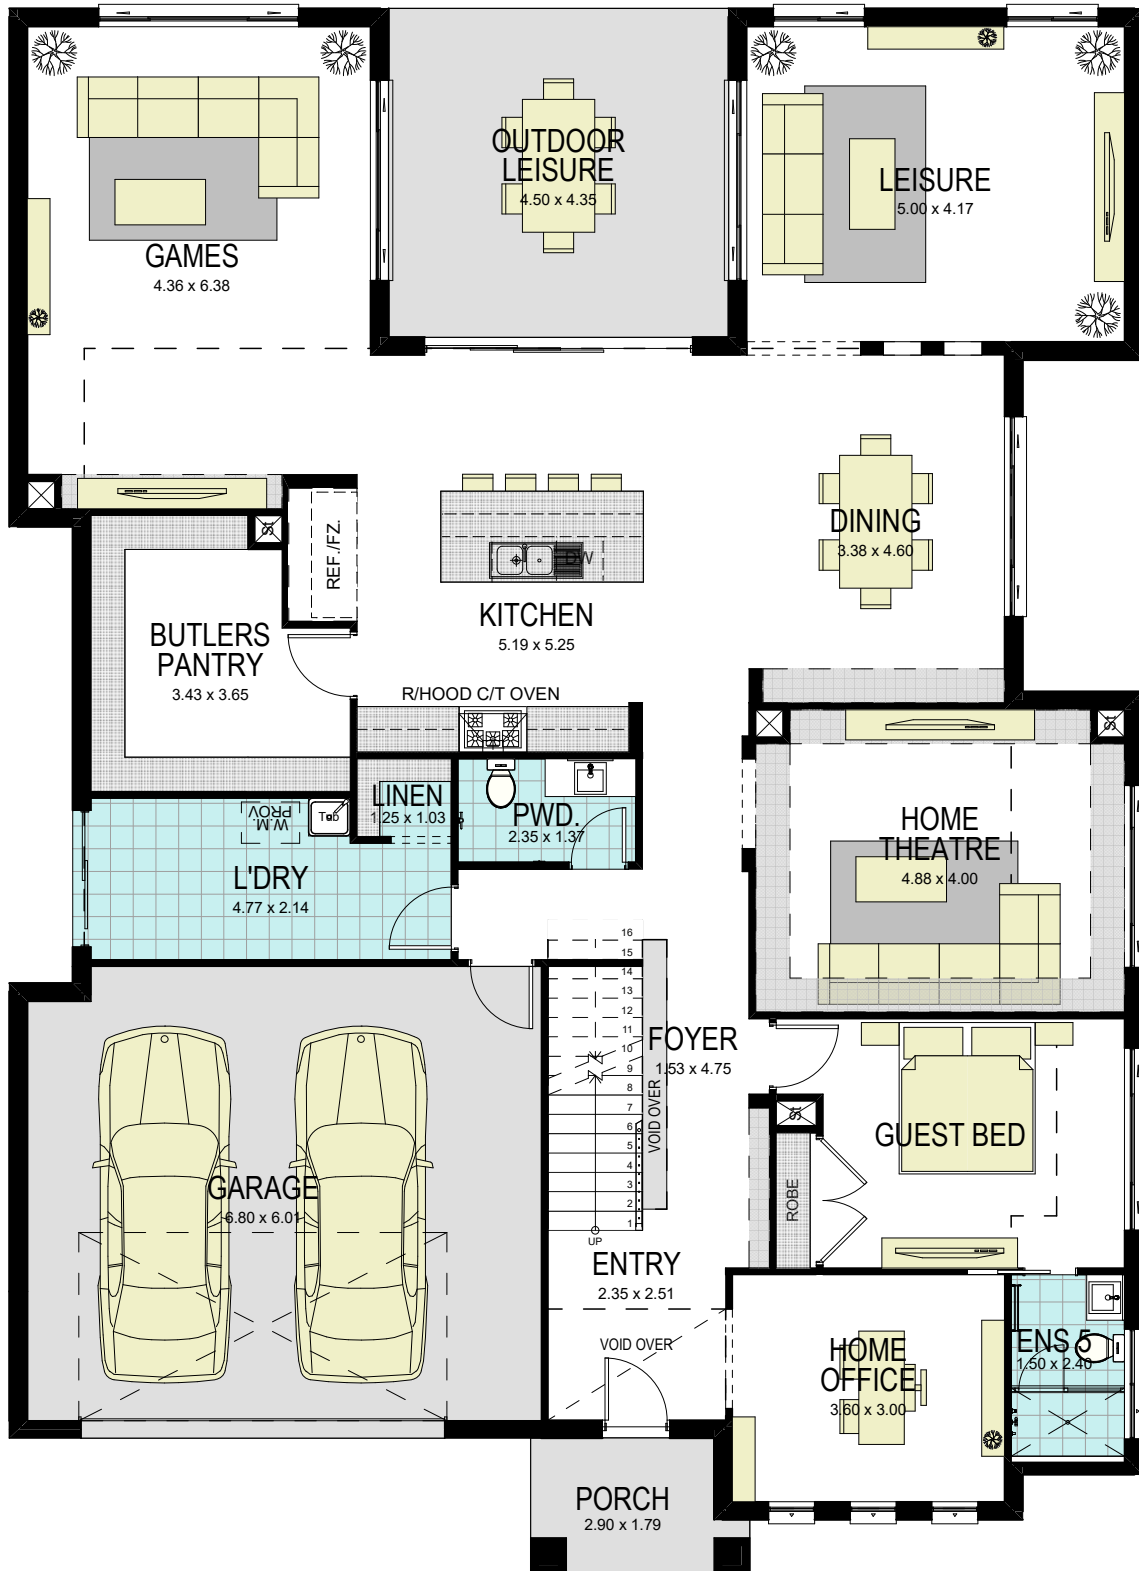

MONTE CARLO 49 ENS. 2013 CLASSIC

15,000

20,710

GROUND FLOOR

area calculations	
LOWER FLOOR	213.59
UPPER FLOOR	171.59
PORCH	4.68
OUTDOOR LEISURE	19.58
GARAGE	43.75
gross floor area:	453.19 m²

1300 855 775
wisdomhomes.com.au

MONTE CARLO 49 ENS. 2013 CLASSIC

FIRST FLOOR

area calculations	
LOWER FLOOR	213.59
UPPER FLOOR	171.59
PORCH	4.68
OUTDOOR LEISURE	19.58
GARAGE	43.75
gross floor area:	453.19 m²

1300 855 775
wisdomhomes.com.au