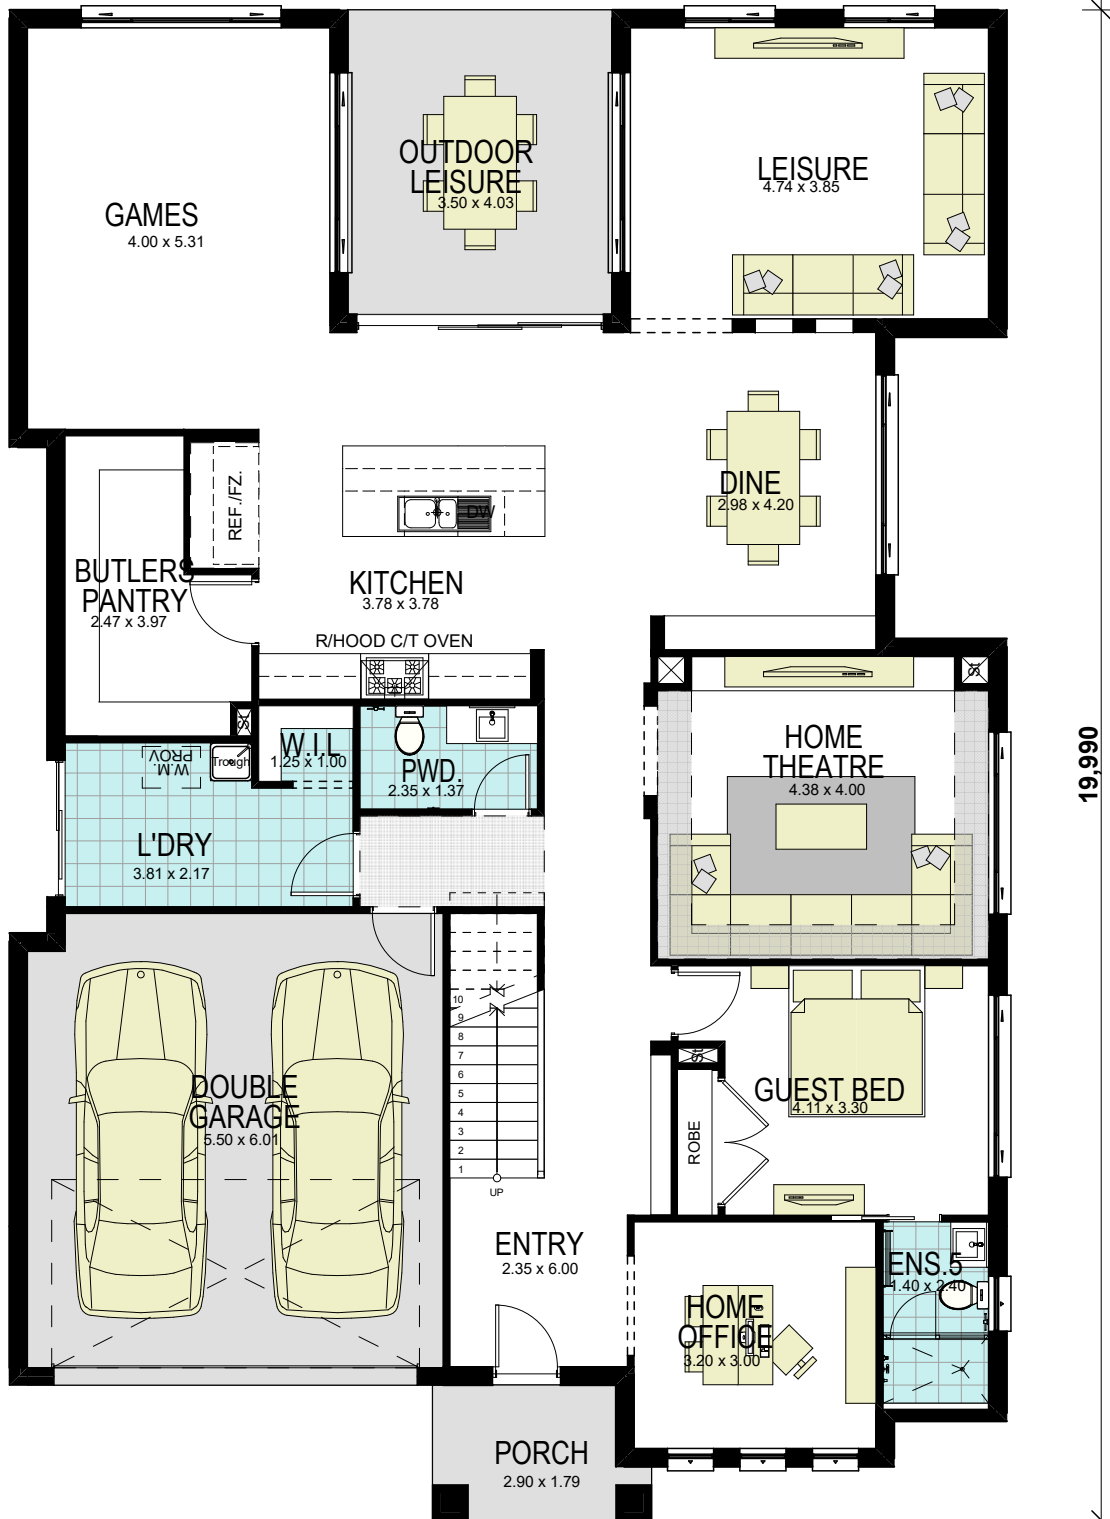

MONTE CARLO 42 ENS

13,200

19,990

GROUND FLOOR

area calculations	
LOWER FLOOR	185.98
UPPER FLOOR	150.13
PORCH	4.68
OUTDOOR LEISURE	14.10
GARAGE	35.68
	390.57 m ²

1300 855 775
wisdomhomes.com.au

MONTE CARLO 42 ENS

FIRST FLOOR

area calculations	
LOWER FLOOR	185.98
UPPER FLOOR	150.13
PORCH	4.68
OUTDOOR LEISURE	14.10
GARAGE	35.68
	390.57 m ²

1300 855 775
wisdomhomes.com.au