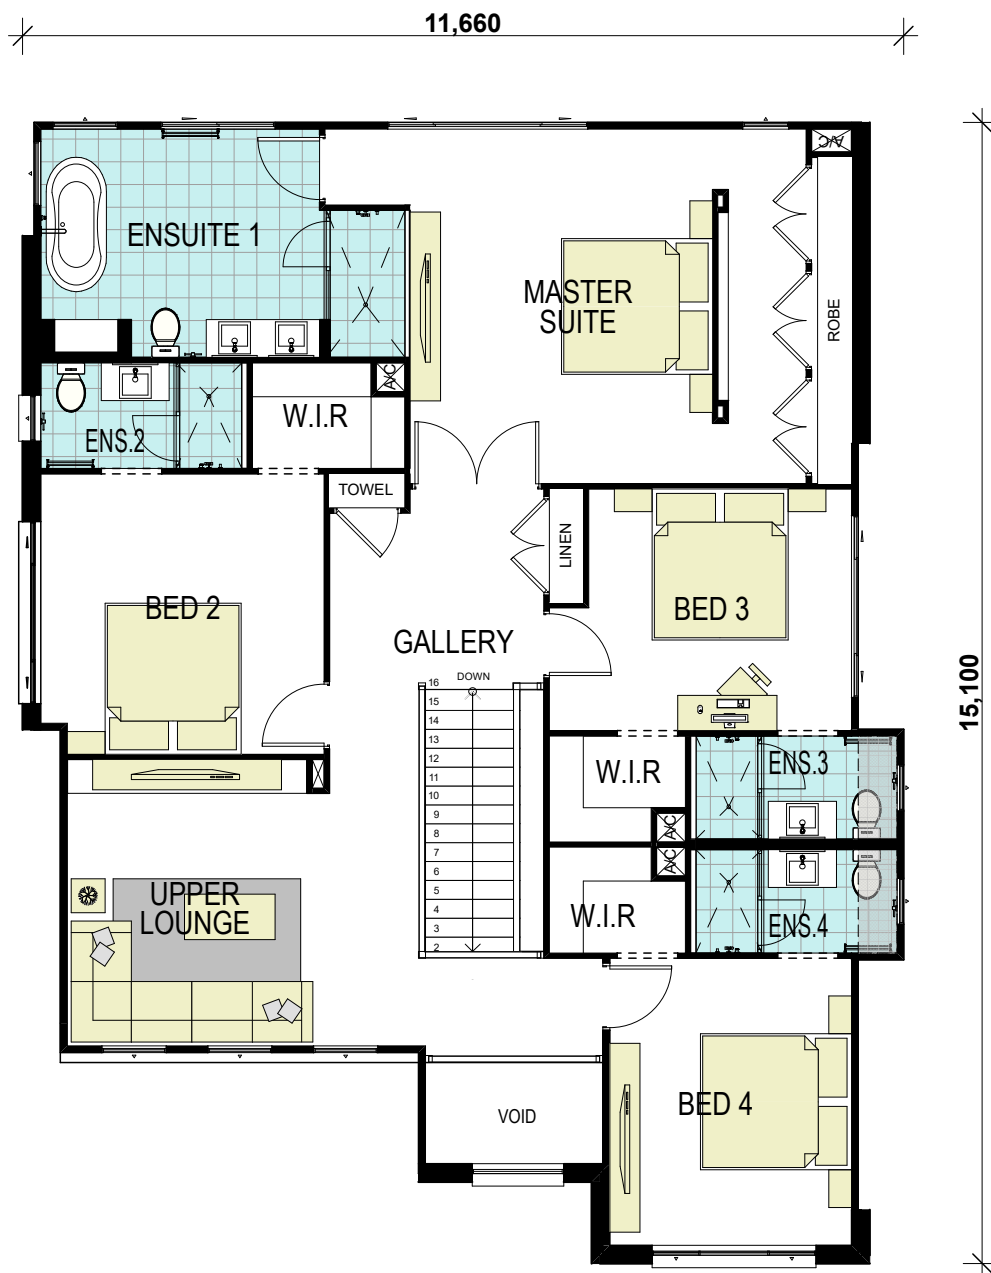

MONTE CARLO 42 ENS

13,200

19,990

GROUND FLOOR

area calculations	
LOWER FLOOR	185.98
UPPER FLOOR	150.13
PORCH	4.68
OUTDOOR LEISURE	14.10
GARAGE	35.68
	390.57 m ²

1300 855 775
wisdomhomes.com.au

MONTE CARLO 42 ENS

FIRST FLOOR

area calculations	
LOWER FLOOR	185.98
UPPER FLOOR	150.13
PORCH	4.68
OUTDOOR LEISURE	14.10
GARAGE	35.68
	390.57 m ²

1300 855 775
wisdomhomes.com.au