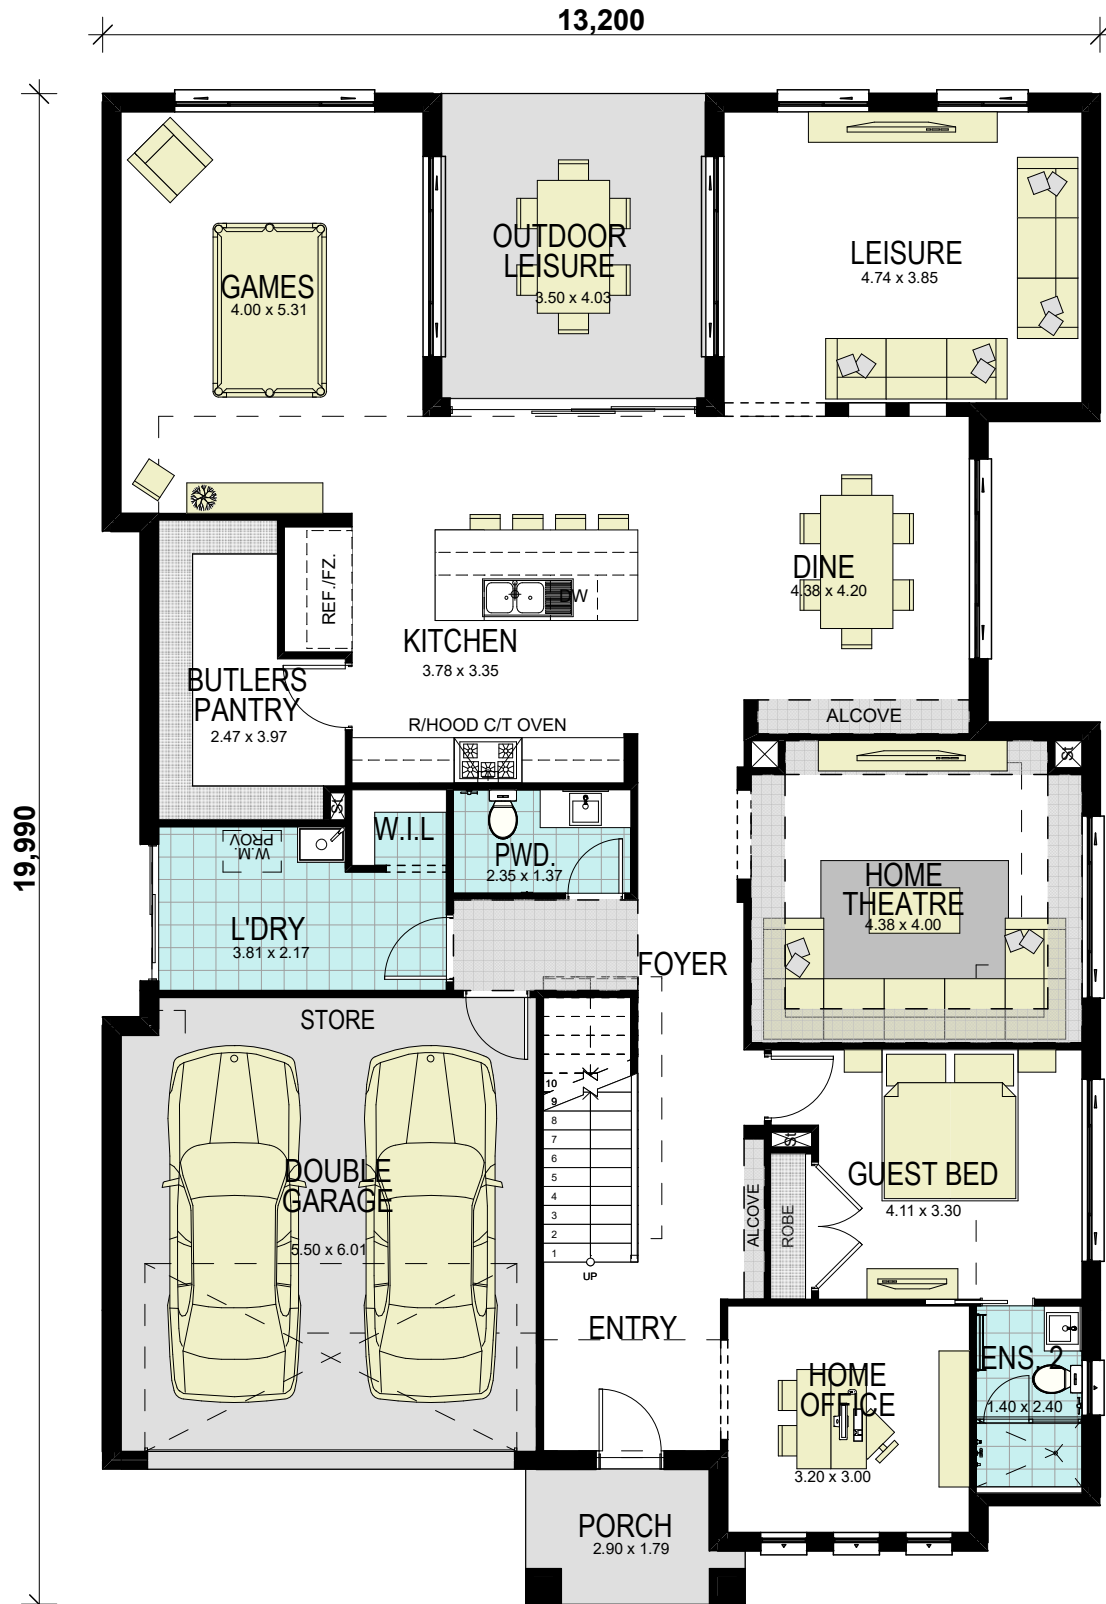

# MONTE CARLO 42 BATH 2013

## GROUND FLOOR

area calculations	
LOWER FLOOR	185.98
UPPER FLOOR	149.91
PORCH	4.68
OUTDOOR LEISURE	14.10
GARAGE	35.68
<b>gross floor area:</b>	<b>390.35 m<sup>2</sup></b>

1300 855 775  
wisdomhomes.com.au

## FIRST FLOOR

area calculations	
LOWER FLOOR	185.98
UPPER FLOOR	149.91
PORCH	4.68
OUTDOOR LEISURE	14.10
GARAGE	35.68
<b>gross floor area:</b>	<b>390.35 m<sup>2</sup></b>

1300 855 775  
wisdomhomes.com.au