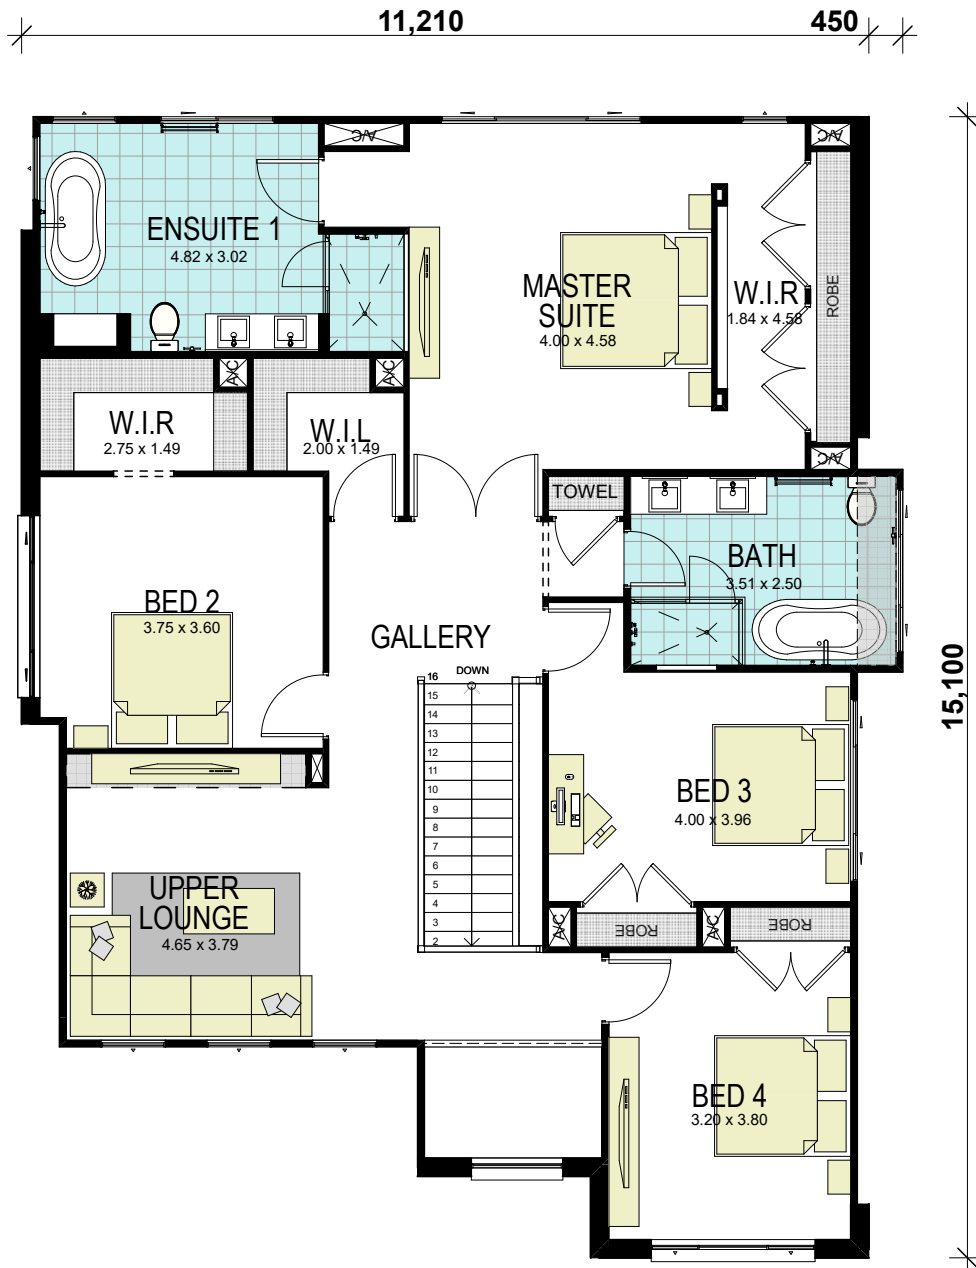

# MONTE CARLO 42 BATH 2013

## GROUND FLOOR

area calculations	
LOWER FLOOR	185.98
UPPER FLOOR	149.91
PORCH	4.68
OUTDOOR LEISURE	14.10
GARAGE	35.68
<b>gross floor area:</b>	<b>390.35 m<sup>2</sup></b>

1300 855 775  
wisdomhomes.com.au

## FIRST FLOOR

area calculations	
LOWER FLOOR	185.98
UPPER FLOOR	149.91
PORCH	4.68
OUTDOOR LEISURE	14.10
GARAGE	35.68
<b>gross floor area:</b>	<b>390.35 m<sup>2</sup></b>

1300 855 775  
wisdomhomes.com.au