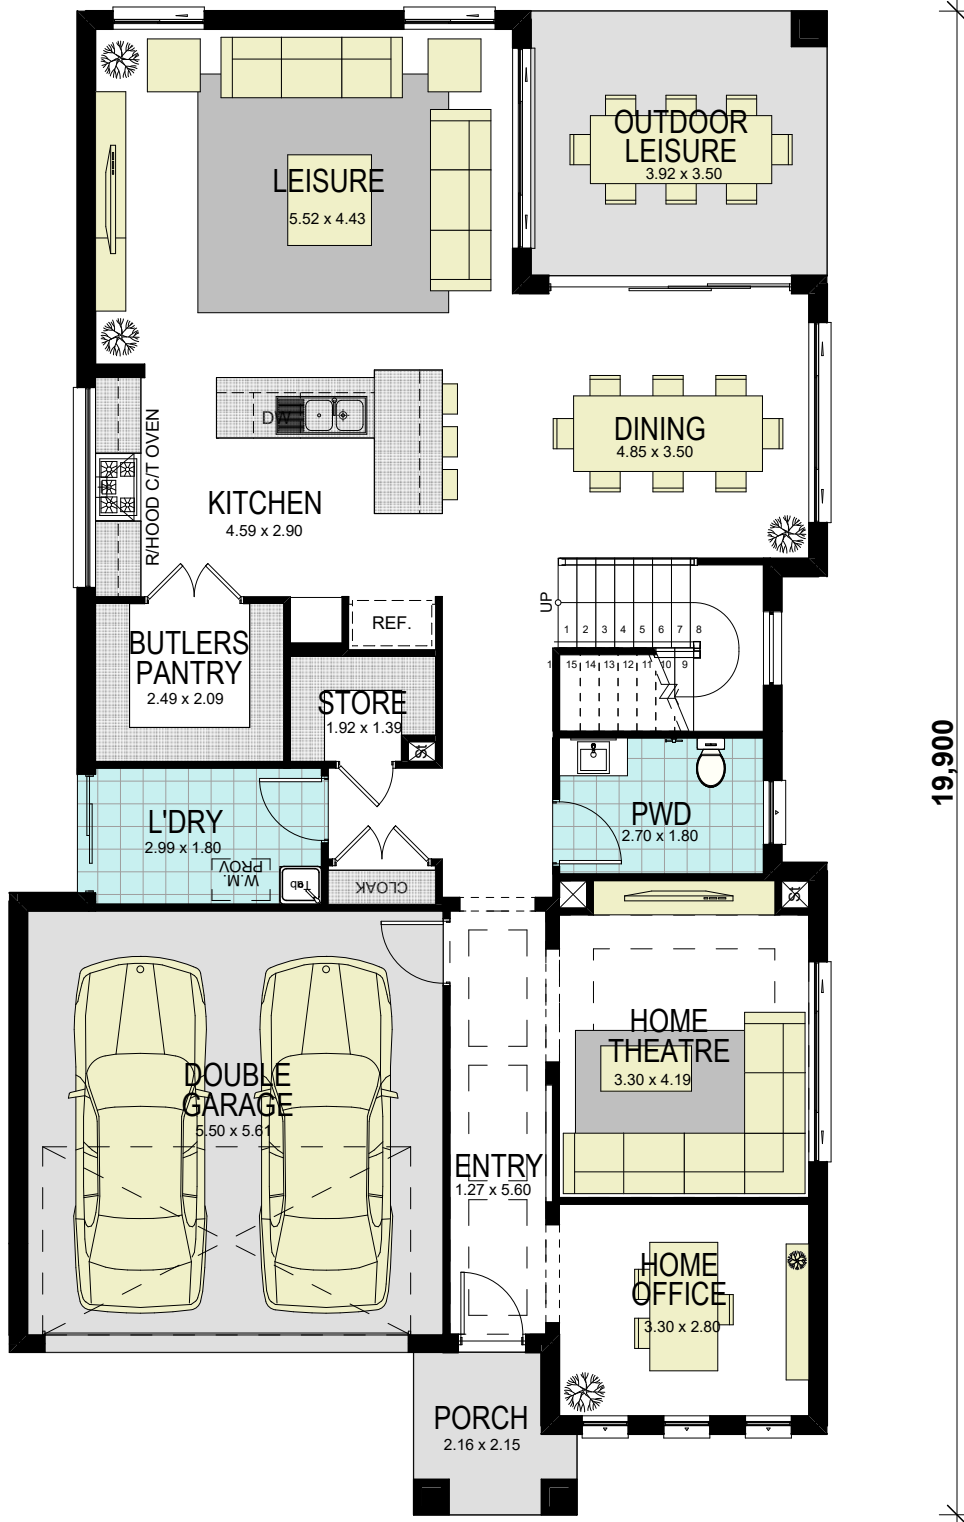

MAJESTIC 35 CLASSIC

10,820

19,900

GROUND FLOOR

area calculations	
LOWER FLOOR	135.91
UPPER FLOOR	137.35
PORCH	4.14
OUTDOOR LEISURE	13.72
GARAGE	33.73
gross floor area:	324.85 m²

1300 855 775
wisdomhomes.com.au

MAJESTIC 35 CLASSIC

FIRST FLOOR

area calculations	
LOWER FLOOR	135.91
UPPER FLOOR	137.35
PORCH	4.14
OUTDOOR LEISURE	13.72
GARAGE	33.73
gross floor area:	324.85 m²

1300 855 775
wisdomhomes.com.au