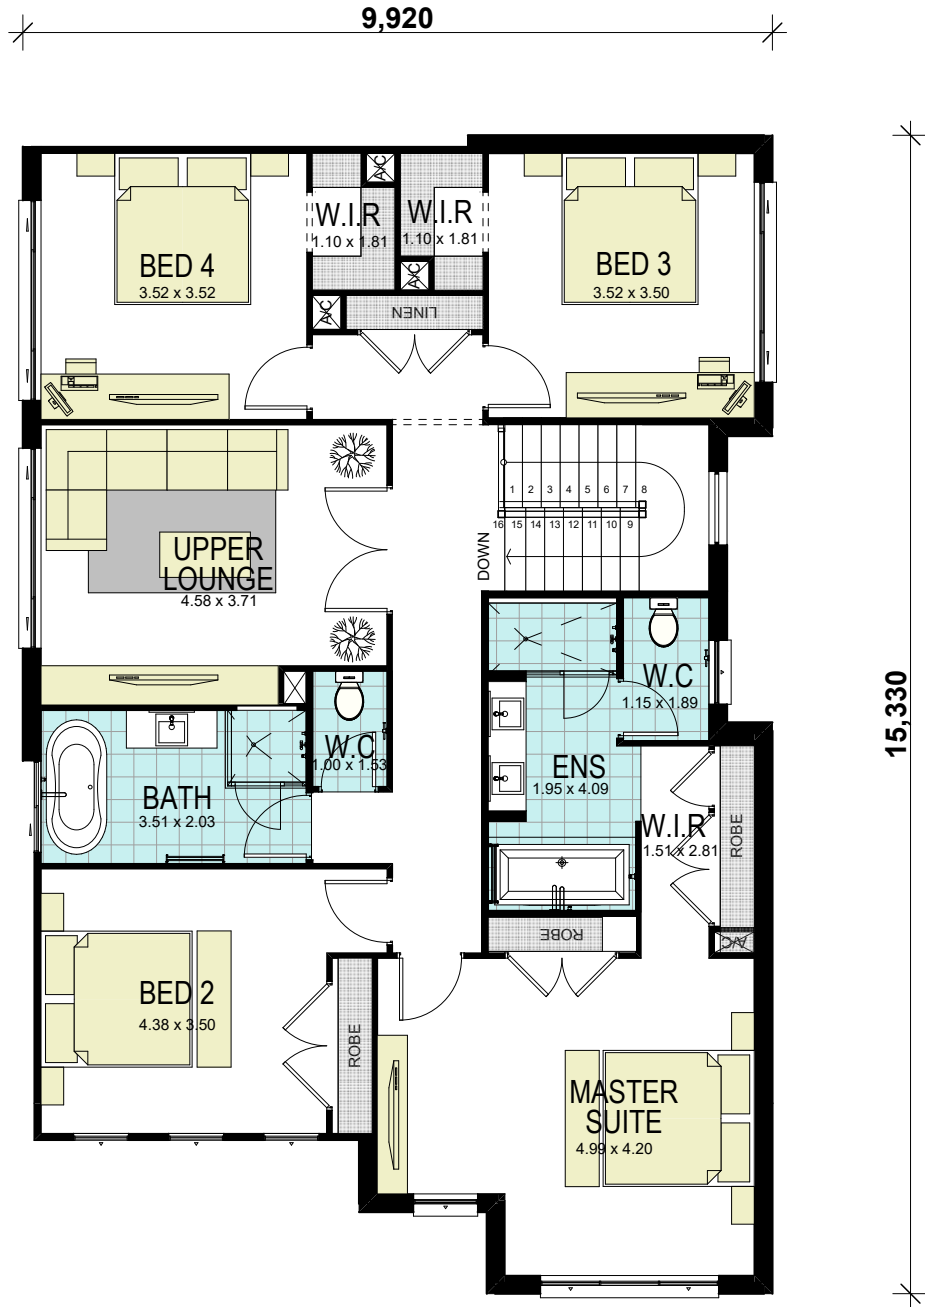

MAJESTIC 35 CLASSIC

10,820

19,900

GROUND FLOOR

area calculations	
LOWER FLOOR	135.91
UPPER FLOOR	137.35
PORCH	4.14
OUTDOOR LEISURE	13.72
GARAGE	33.73
gross floor area:	324.85 m²

1300 855 775
wisdomhomes.com.au

MAJESTIC 35 CLASSIC

FIRST FLOOR

area calculations	
LOWER FLOOR	135.91
UPPER FLOOR	137.35
PORCH	4.14
OUTDOOR LEISURE	13.72
GARAGE	33.73
gross floor area:	324.85 m²

1300 855 775
wisdomhomes.com.au