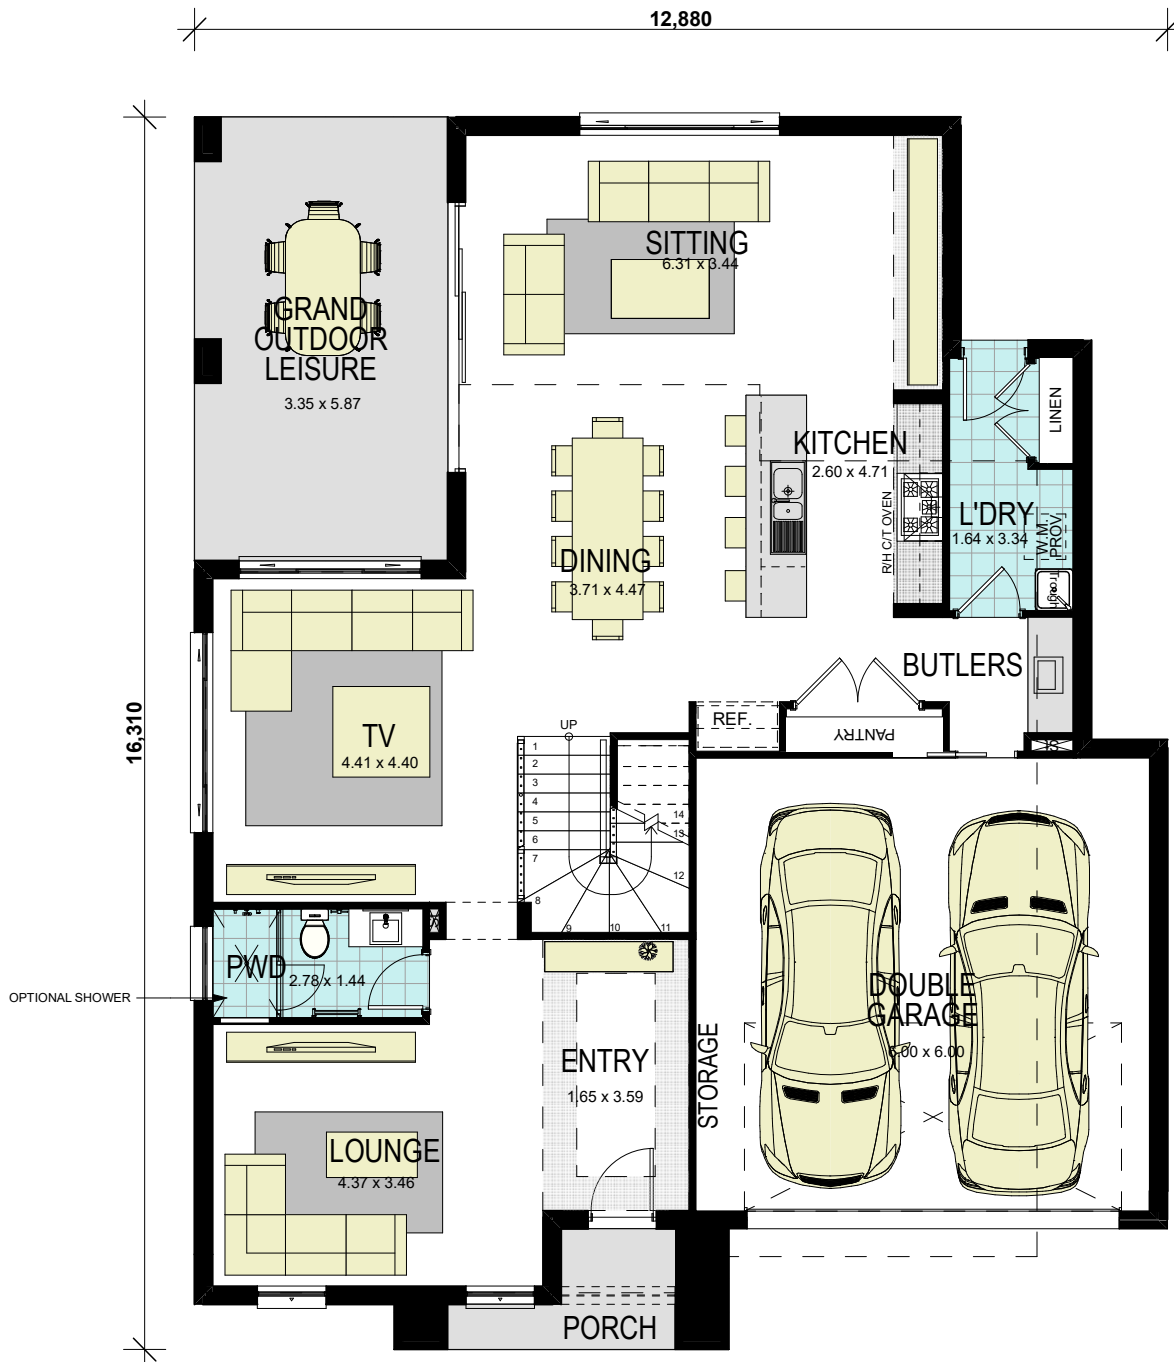

Cornerstone 33 Classic

GROUND FLOOR

area calculations	
LOWER FLOOR	122.08
UPPER FLOOR	122.48
PORCH	4.88
OUTDOOR LEISURE	19.66
GARAGE	38.12
gross floor area:	307.22 m²

1300 855 775
wisdomhomes.com.au

Cornerstone 33 Classic

FIRST FLOOR

area calculations	
LOWER FLOOR	122.08
UPPER FLOOR	122.48
PORCH	4.88
OUTDOOR LEISURE	19.66
GARAGE	38.12
gross floor area:	307.22 m²

1300 855 775
wisdomhomes.com.au