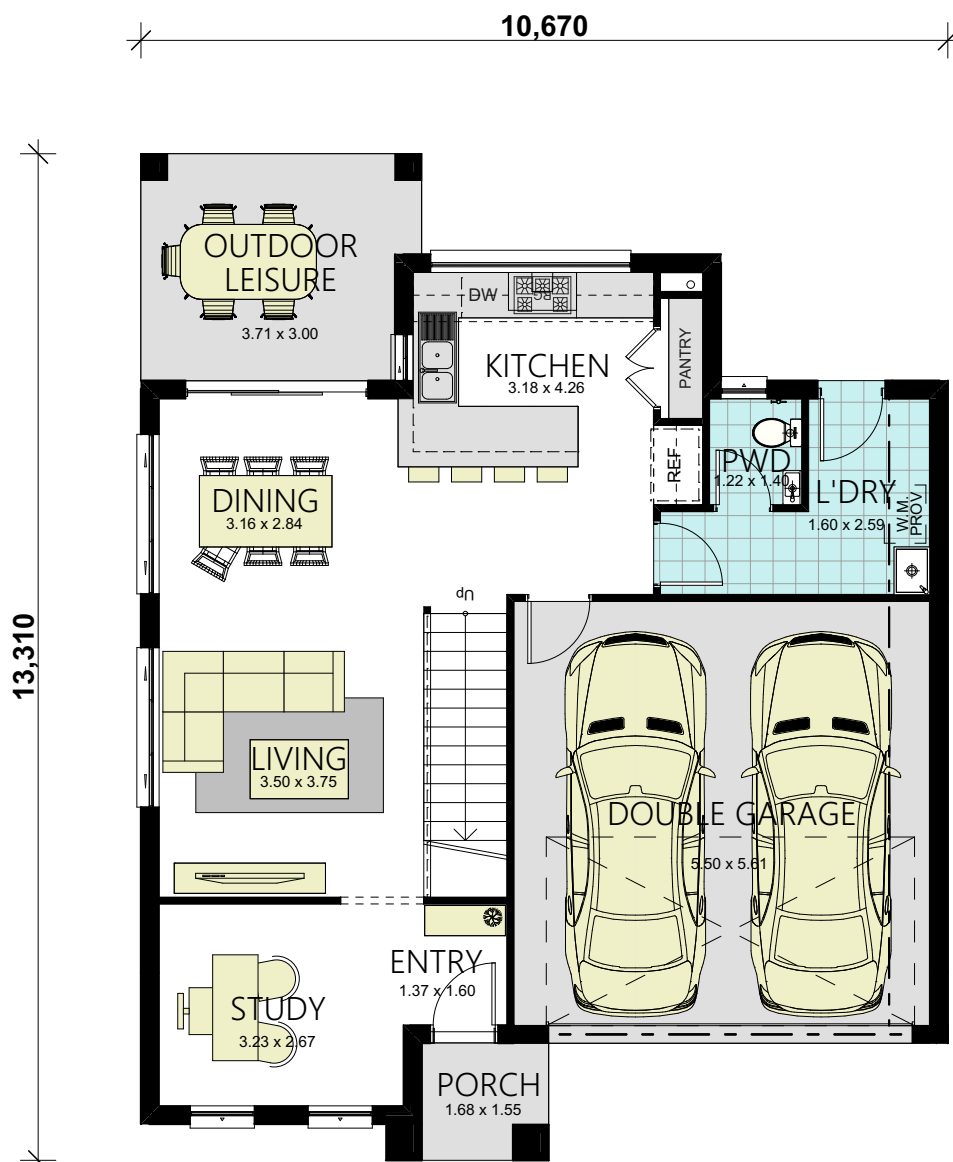

OXFORD 24 CLASSIC

GROUND FLOOR

area calculations	
LOWER FLOOR	79.68
UPPER FLOOR	97.13
PORCH	2.83
OUTDOOR LEISURE	10.55
GARAGE	33.52
gross floor area:	223.71 m²

1300 855 775
wisdomhomes.com.au

OXFORD 24 CLASSIC

FIRST FLOOR

area calculations	
LOWER FLOOR	79.68
UPPER FLOOR	97.13
PORCH	2.83
OUTDOOR LEISURE	10.55
GARAGE	33.52
gross floor area:	223.71 m²

1300 855 775
wisdomhomes.com.au