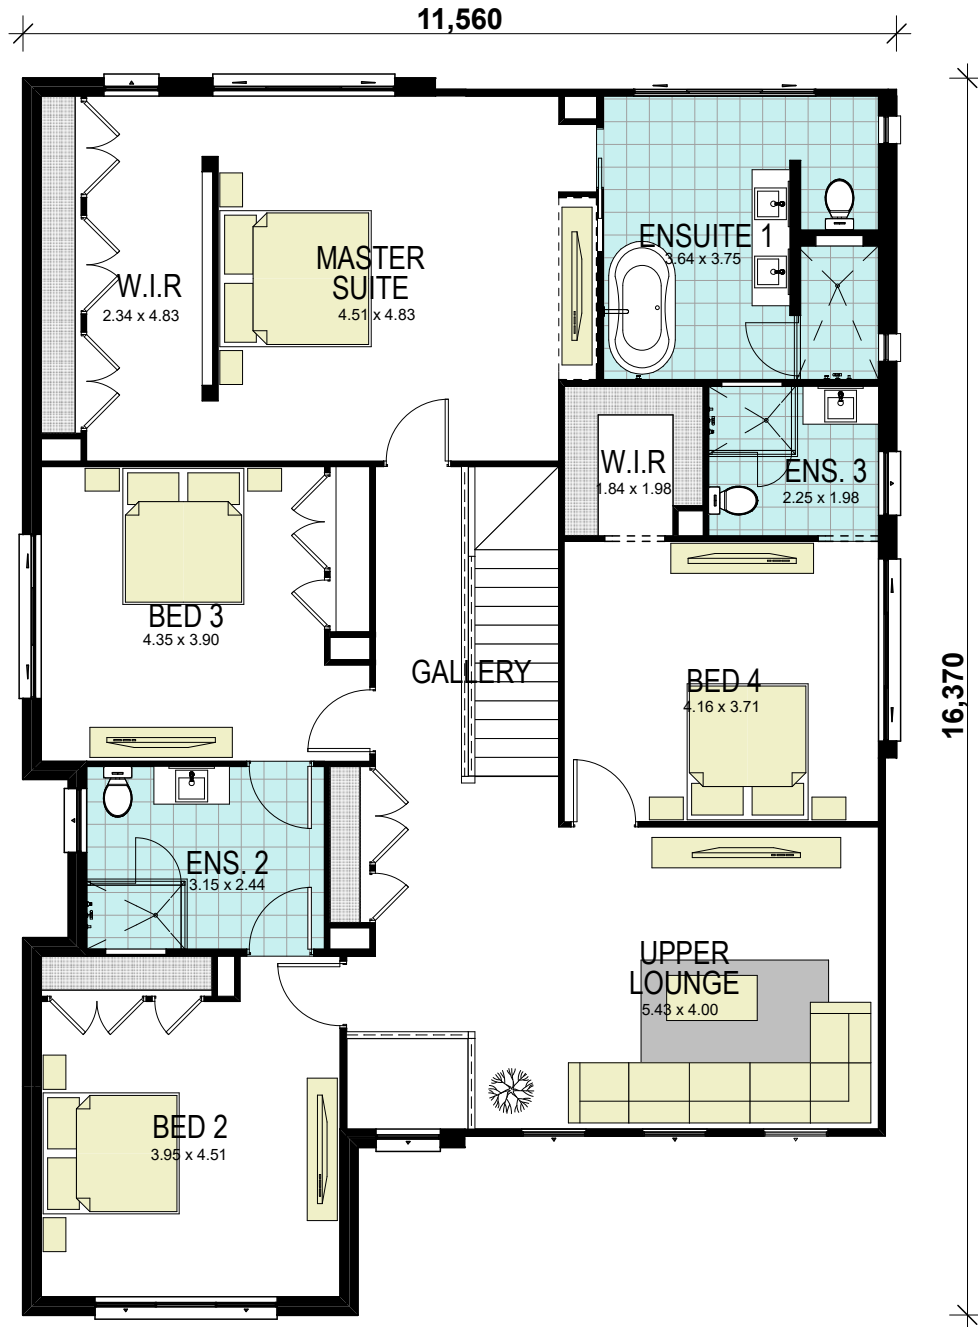

AMBASSADOR 45 CLASSIC

12,420

21,680

GROUND FLOOR

area calculations

LOWER FLOOR	177.00
UPPER FLOOR	169.63
PORCH	4.98
OUTDOOR LEISURE	24.61
GARAGE	40.68
gross floor area:	416.90 m²

1300 855 775
wisdomhomes.com.au

Copyright of plans and documentation remain the exclusive property of Wisdom Properties Group Pty Ltd T A Wisdom Homes. Builders Lic. No. 131951C

AMBASSADOR 45 CLASSIC

FIRST FLOOR

area calculations	
LOWER FLOOR	177.00
UPPER FLOOR	169.63
PORCH	4.98
OUTDOOR LEISURE	24.61
GARAGE	40.68
gross floor area:	416.90 m²