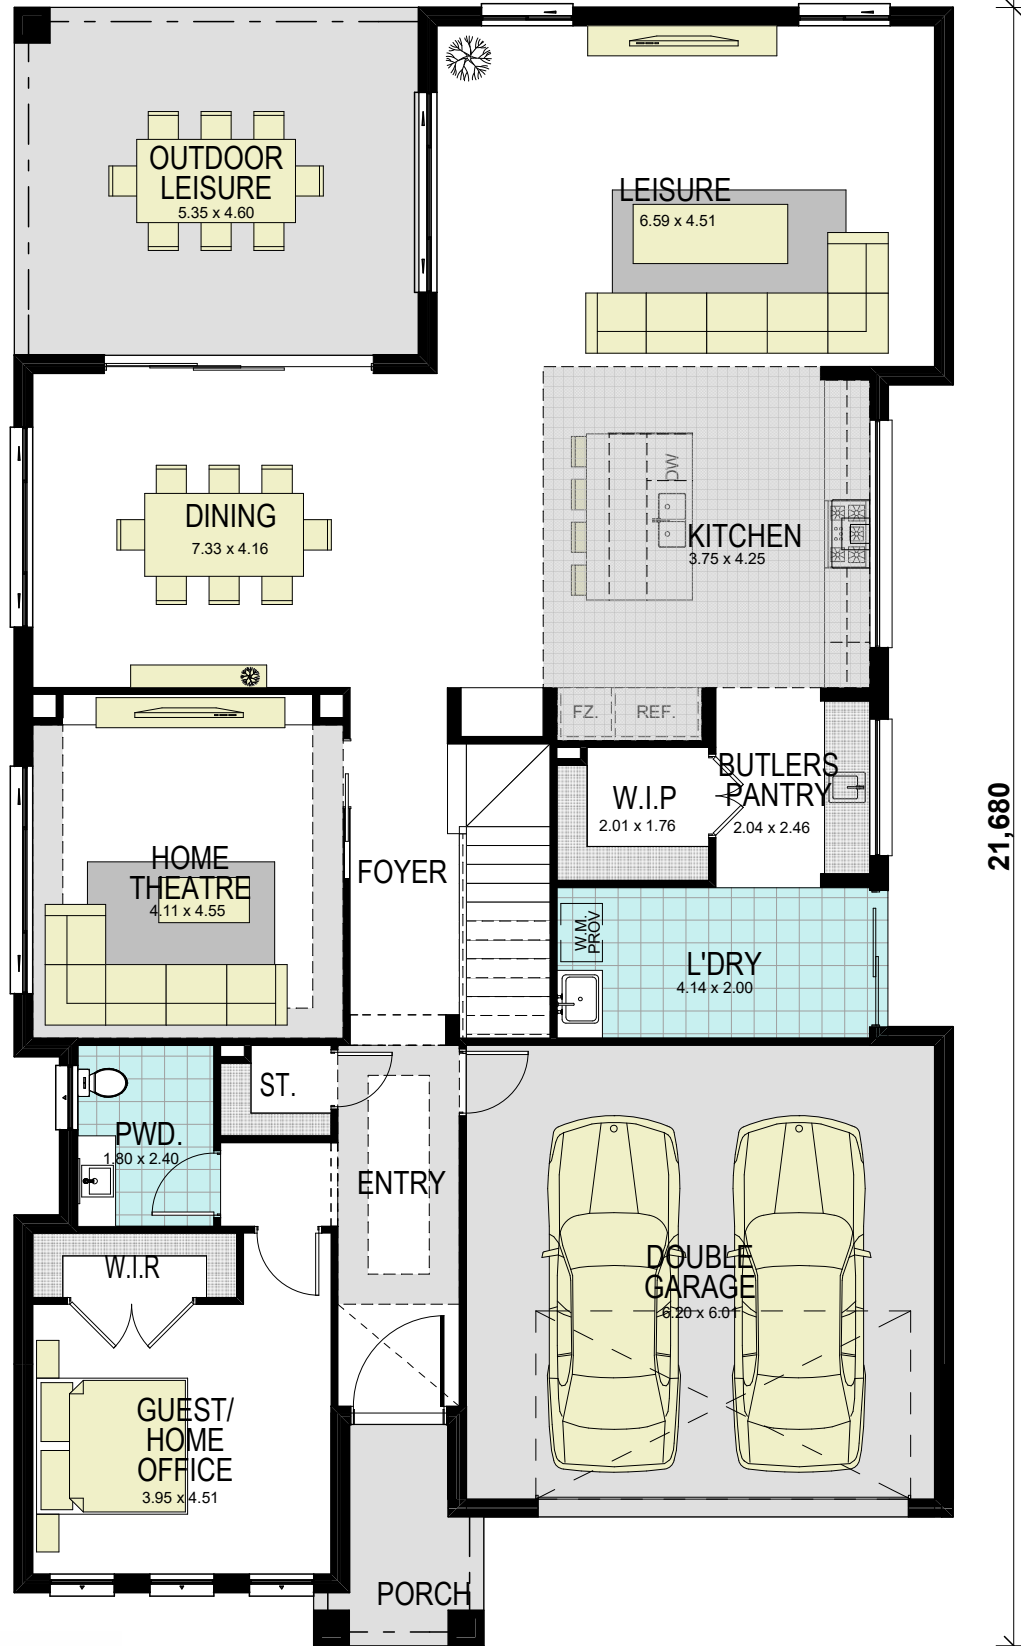

AMBASSADOR 45 CLASSIC

12,420

21,680

GROUND FLOOR

area calculations

LOWER FLOOR	177.00
UPPER FLOOR	169.63
PORCH	4.98
OUTDOOR LEISURE	24.61
GARAGE	40.68
gross floor area:	416.90 m²

1300 855 775
wisdomhomes.com.au

Copyright of plans and documentation remain the exclusive property of Wisdom Properties Group Pty Ltd T A Wisdom Homes. Builders Lic. No. 131951C

AMBASSADOR 45 CLASSIC

FIRST FLOOR

area calculations	
LOWER FLOOR	177.00
UPPER FLOOR	169.63
PORCH	4.98
OUTDOOR LEISURE	24.61
GARAGE	40.68
gross floor area:	416.90 m²