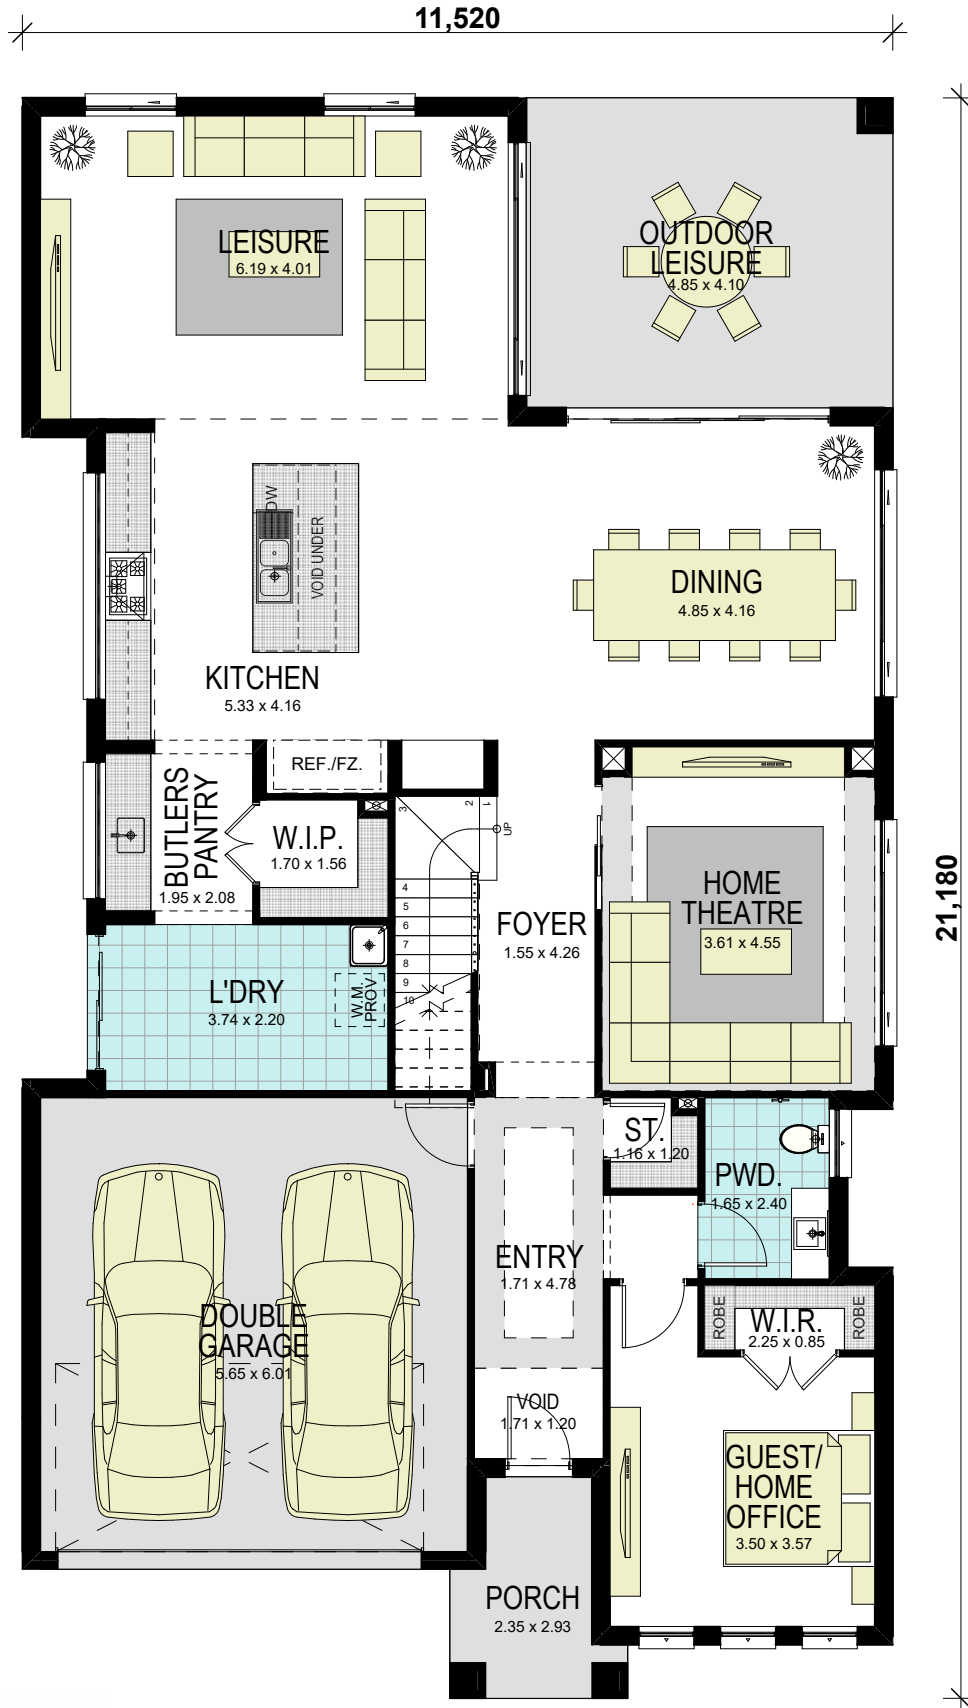

AMBASSADOR 41 CLASSIC

GROUND FLOOR

1300 855 775
wisdomhomes.com.au

Copyright of plans and documentation remain the exclusive property of Wisdom Properties Group Pty Ltd T A Wisdom Homes. Builders Lic. No. 131951C

AMBASSADOR 41 CLASSIC

FIRST FLOOR

area calculations	
LOWER FLOOR	160.85
UPPER FLOOR	156.10
PORCH	5.27
OUTDOOR LEISURE	19.89
GARAGE	37.25
gross floor area:	379.36 m²

1300 855 775
wisdomhomes.com.au