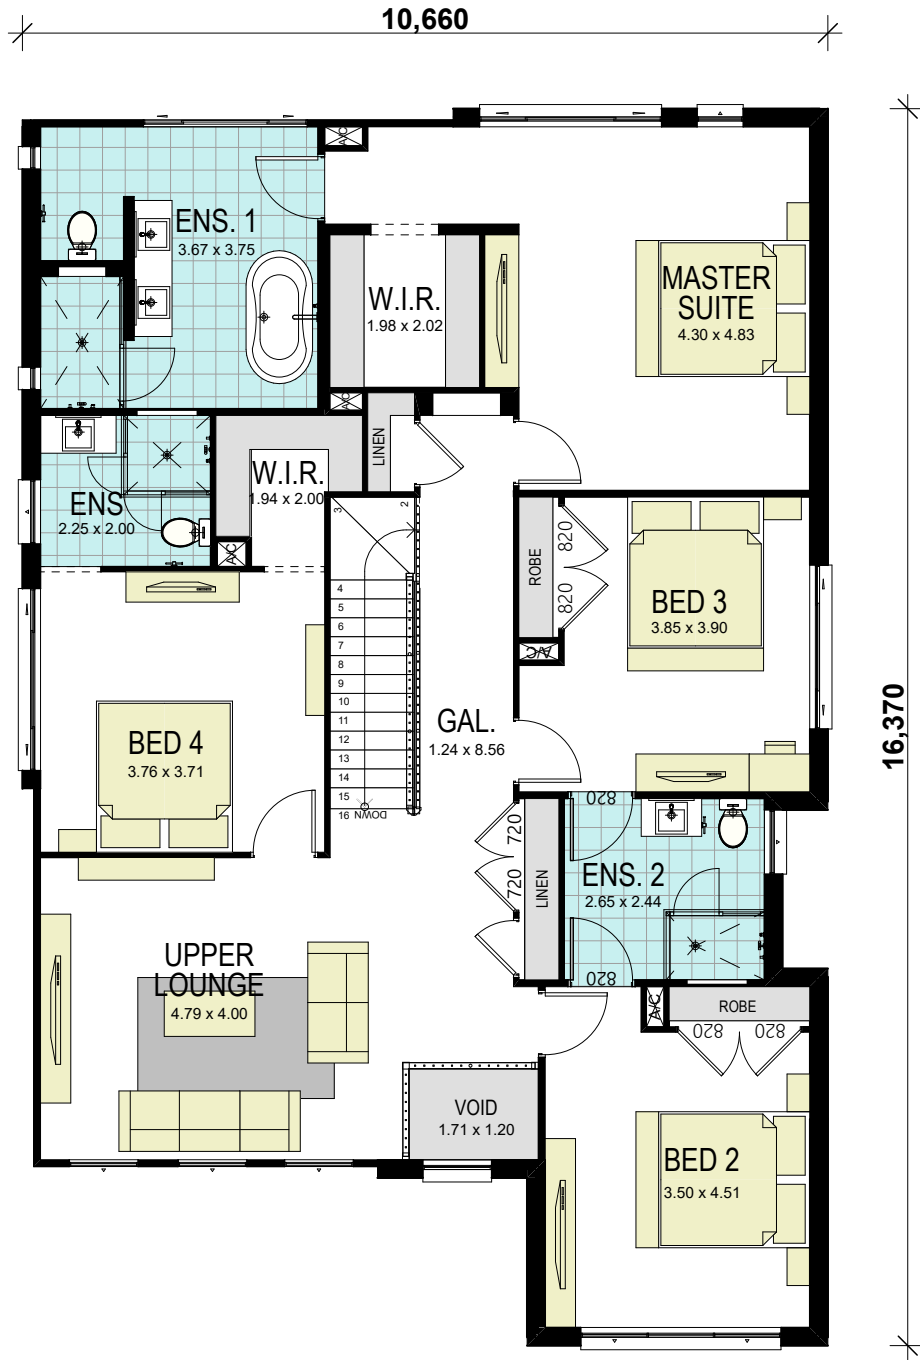

AMBASSADOR 41 CLASSIC

GROUND FLOOR

1300 855 775
wisdomhomes.com.au

Copyright of plans and documentation remain the exclusive property of Wisdom Properties Group Pty Ltd T A Wisdom Homes. Builders Lic. No. 131951C

AMBASSADOR 41 CLASSIC

FIRST FLOOR

area calculations	
LOWER FLOOR	160.85
UPPER FLOOR	156.10
PORCH	5.27
OUTDOOR LEISURE	19.89
GARAGE	37.25
gross floor area:	379.36 m²

1300 855 775
wisdomhomes.com.au