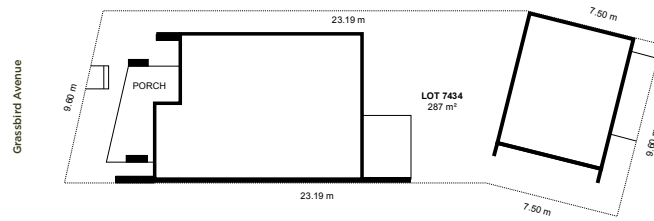

A sought-after location with endless possibilities.

Floor Area

Ground Floor	89m²
First Floor	140m²
Garage	48m²
External	31m²
Built Area	308m²

Site Plan

Floorplans