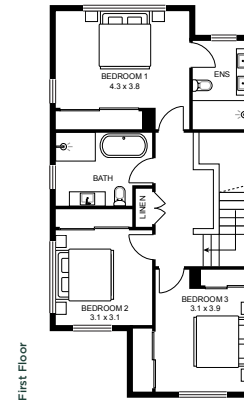

First Floor