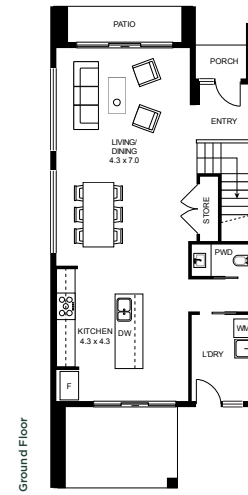

Floorplans

Ground Floor