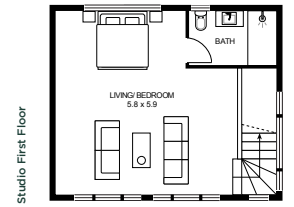

Garage Ground Floor

Studio First Floor