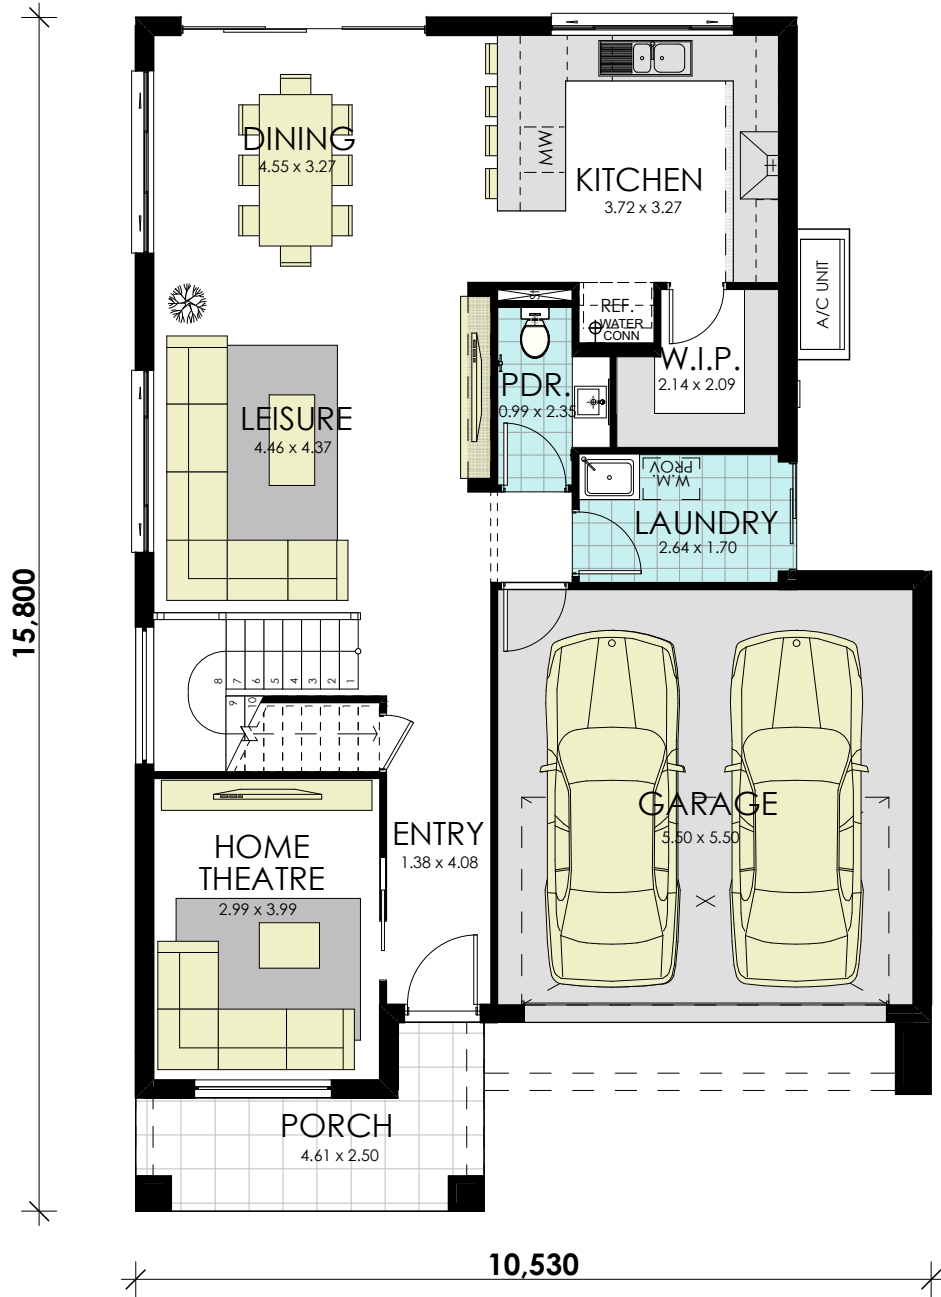

BOSTON 25 - CONTEMPO MKII

GROUND FLOOR

BUILD YOUR
momentum
WITH WISDOM

area calculations	
LOWER FLOOR	97.11
UPPER FLOOR	101.16
PORCH	8.00
BALCONY FRONT	6.85
GARAGE	33.32
gross floor area:	246.44 m²

BOSTON 25 - CONTEMPO MKII

FIRST FLOOR

BUILD YOUR
momentum
WITH WISDOM

area calculations	
LOWER FLOOR	97.11
UPPER FLOOR	101.16
PORCH	8.00
BALCONY FRONT	6.85
GARAGE	33.32
gross floor area:	246.44 m²