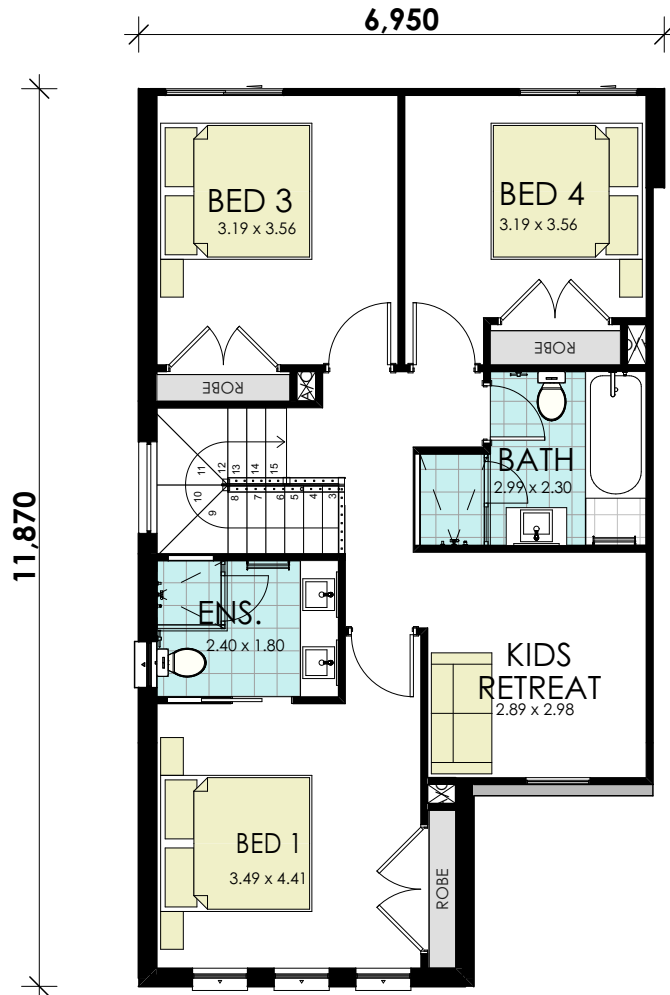

Everton 21 Classic

BUILD YOUR
momentum
WITH WISDOM

GROUND FLOOR

area calculations	
LOWER FLOOR	89.02
UPPER FLOOR	74.59
PORCH	2.45
OUTDOOR LEISURE	12.00
GARAGE	20.37
gross floor area:	198.43 m²

Everton 21 Classic

BUILD YOUR
momentum
WITH WISDOM

FIRST FLOOR

area calculations	
LOWER FLOOR	89.02
UPPER FLOOR	74.59
PORCH	2.45
OUTDOOR LEISURE	12.00
GARAGE	20.37
gross floor area:	198.43 m²