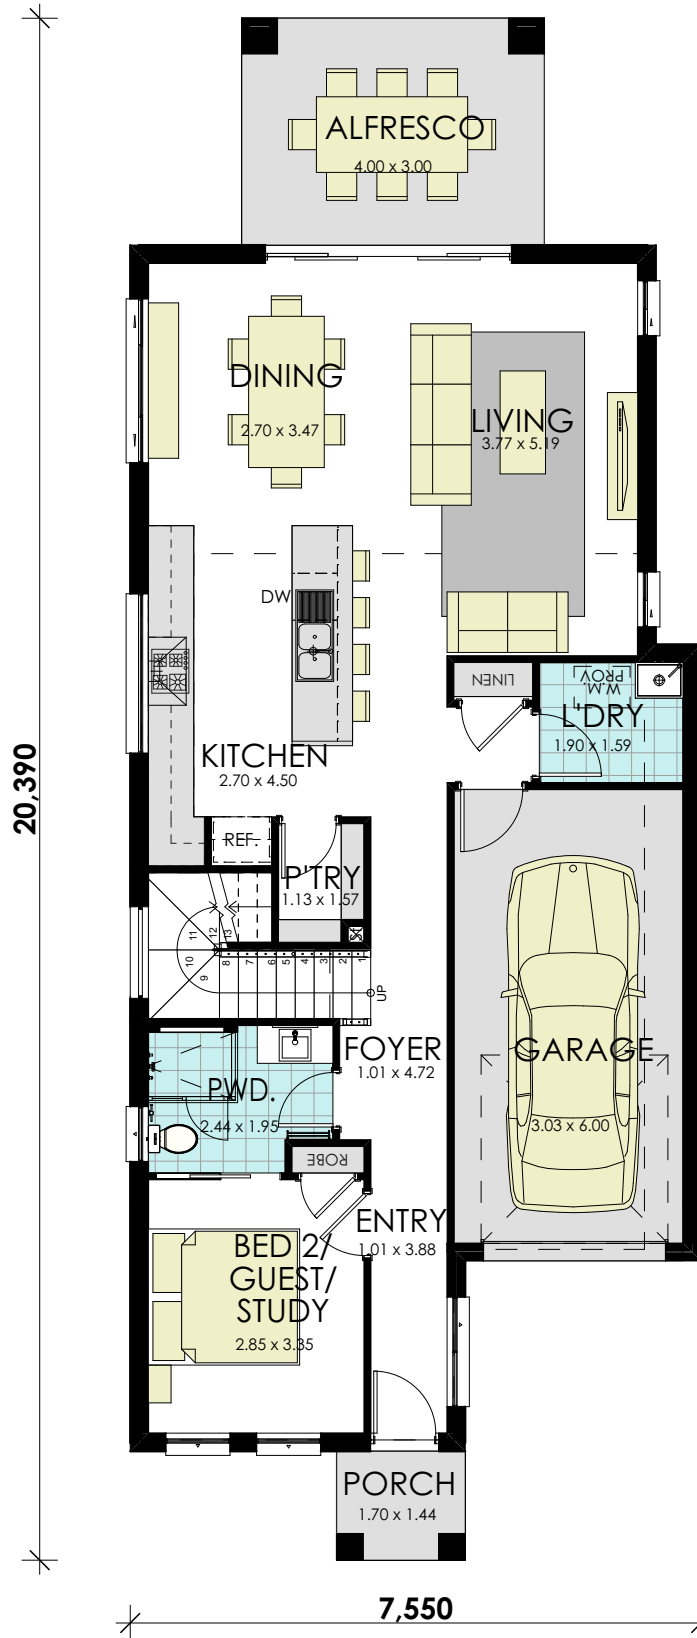

Everton 21 Classic

BUILD YOUR
momentum
WITH WISDOM

GROUND FLOOR

area calculations	
LOWER FLOOR	89.02
UPPER FLOOR	74.59
PORCH	2.45
OUTDOOR LEISURE	12.00
GARAGE	20.37
gross floor area:	198.43 m²

Everton 21 Classic

BUILD YOUR
momentum
WITH WISDOM

FIRST FLOOR

area calculations	
LOWER FLOOR	89.02
UPPER FLOOR	74.59
PORCH	2.45
OUTDOOR LEISURE	12.00
GARAGE	20.37
gross floor area:	198.43 m²