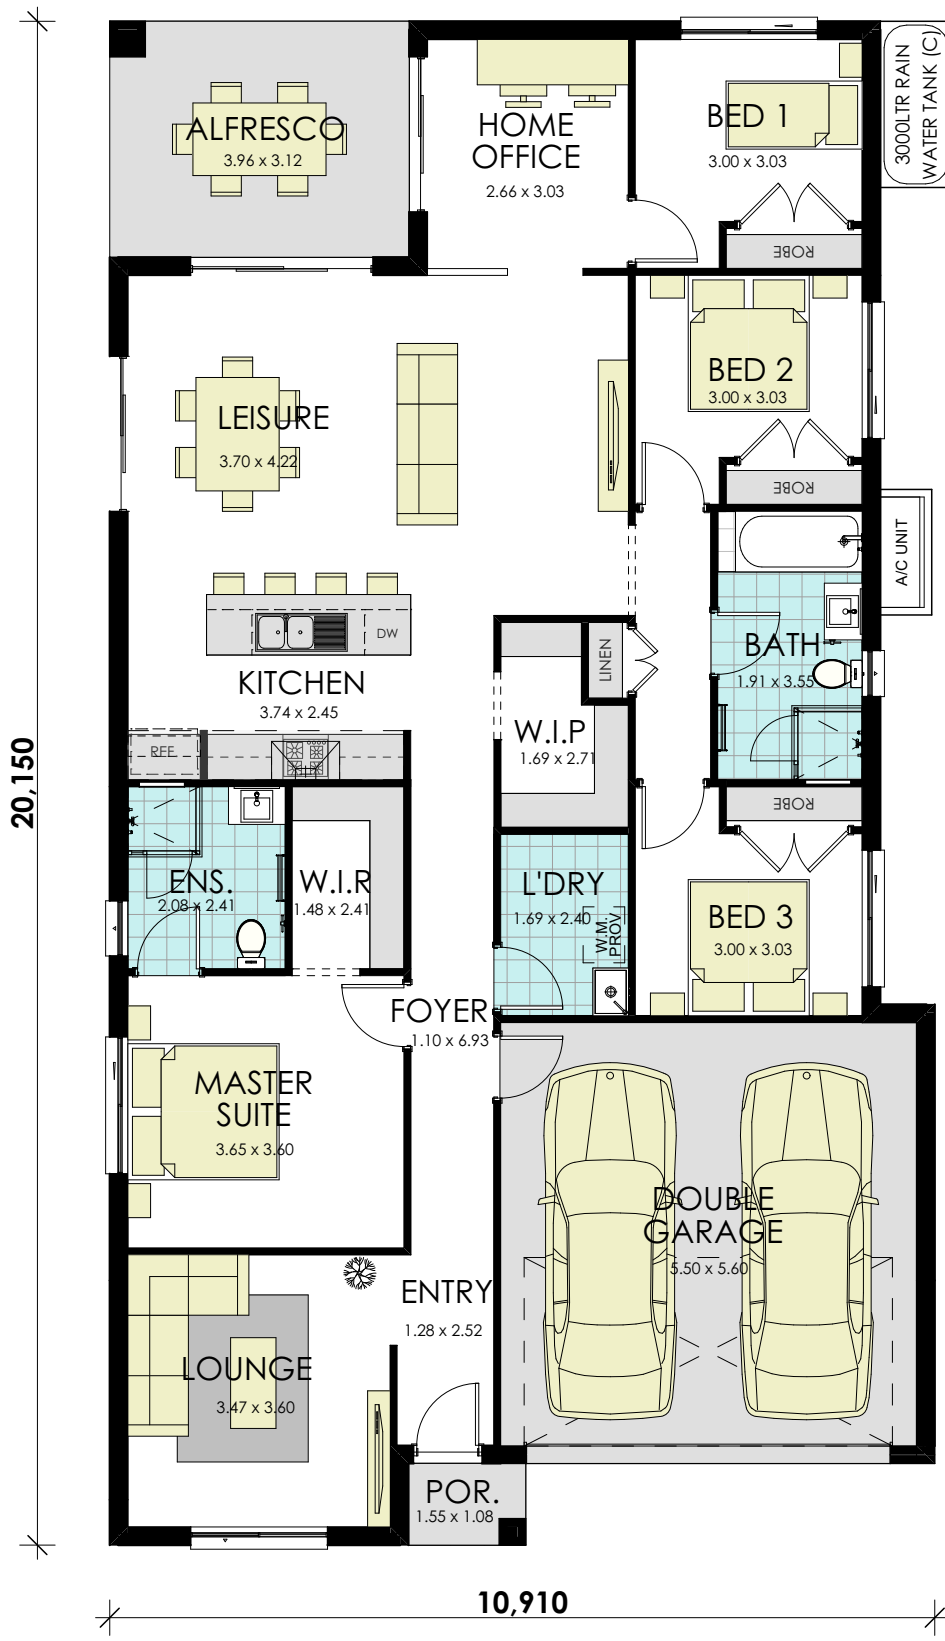

# Dublin 22 Classic

20,150

10,910

BUILD YOUR  
**momentum**  
WITH WISDOM

## GROUND FLOOR

area calculations	
LOWER FLOOR	156.97
PORCH	1.67
OUTDOOR LEISURE	12.36
GARAGE	33.64
<b>gross floor area:</b>	<b>204.64 m<sup>2</sup></b>

Copyright of plans and documentation remain the exclusive property of Wisdom Properties Group Pty Ltd T A Wisdom Homes. Builders Lic. No. 131951C