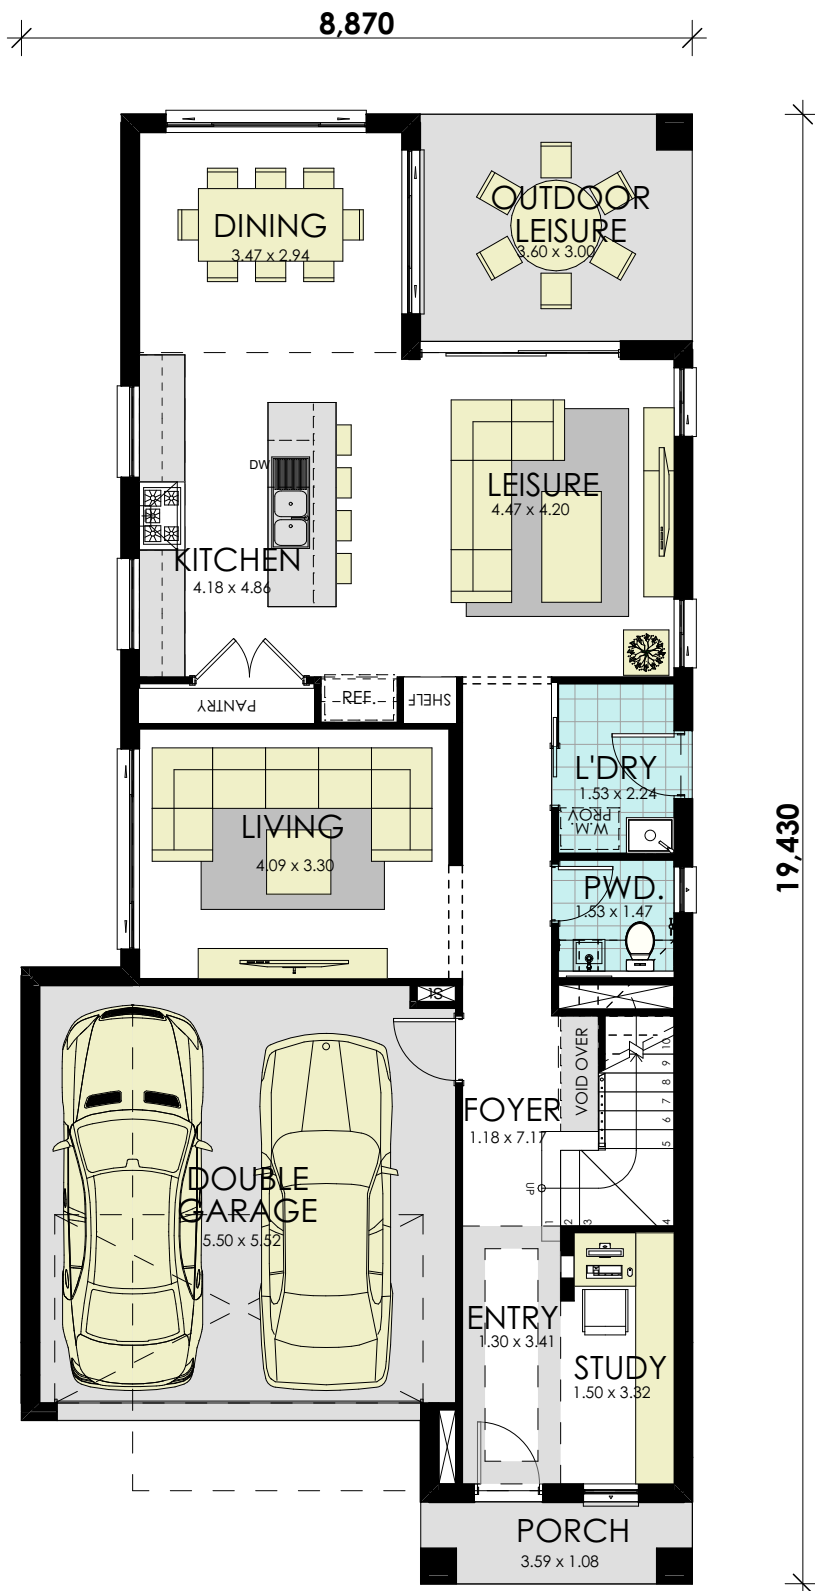

Capri 28 Classic

19,430

BUILD YOUR
momentum
WITH WISDOM

GROUND FLOOR

area calculations	
LOWER FLOOR	98.16
UPPER FLOOR	113.70
PORCH	3.88
OUTDOOR LEISURE	10.80
GARAGE	33.22
gross floor area:	259.76 m²

Capri 28 Classic

7,550

15,350

BUILD YOUR
momentum
WITH WISDOM

FIRST FLOOR

area calculations	
LOWER FLOOR	98.16
UPPER FLOOR	113.70
PORCH	3.88
OUTDOOR LEISURE	10.80
GARAGE	33.22
gross floor area:	259.76 m²