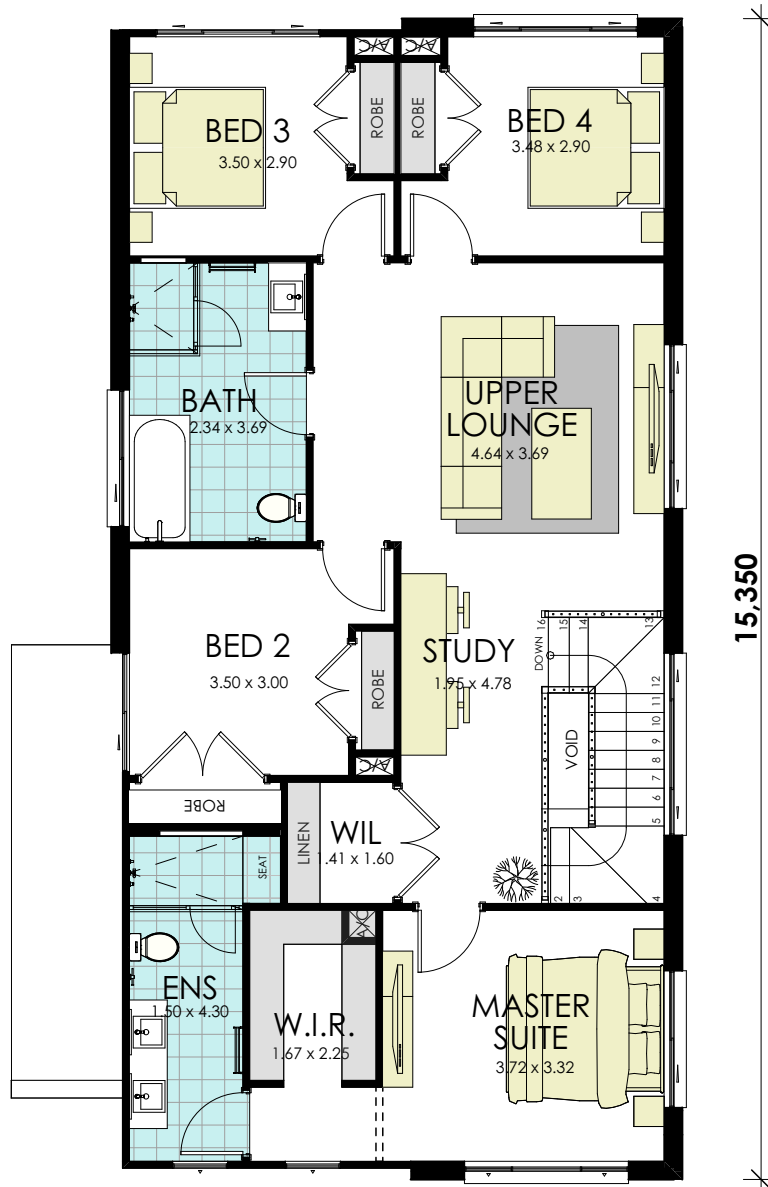

Capri 28 Classic

19,430

BUILD YOUR
momentum
WITH WISDOM

GROUND FLOOR

area calculations	
LOWER FLOOR	98.16
UPPER FLOOR	113.70
PORCH	3.88
OUTDOOR LEISURE	10.80
GARAGE	33.22
gross floor area:	259.76 m²

Capri 28 Classic

7,550

15,350

BUILD YOUR
momentum
WITH WISDOM

FIRST FLOOR

area calculations	
LOWER FLOOR	98.16
UPPER FLOOR	113.70
PORCH	3.88
OUTDOOR LEISURE	10.80
GARAGE	33.22
gross floor area:	259.76 m²