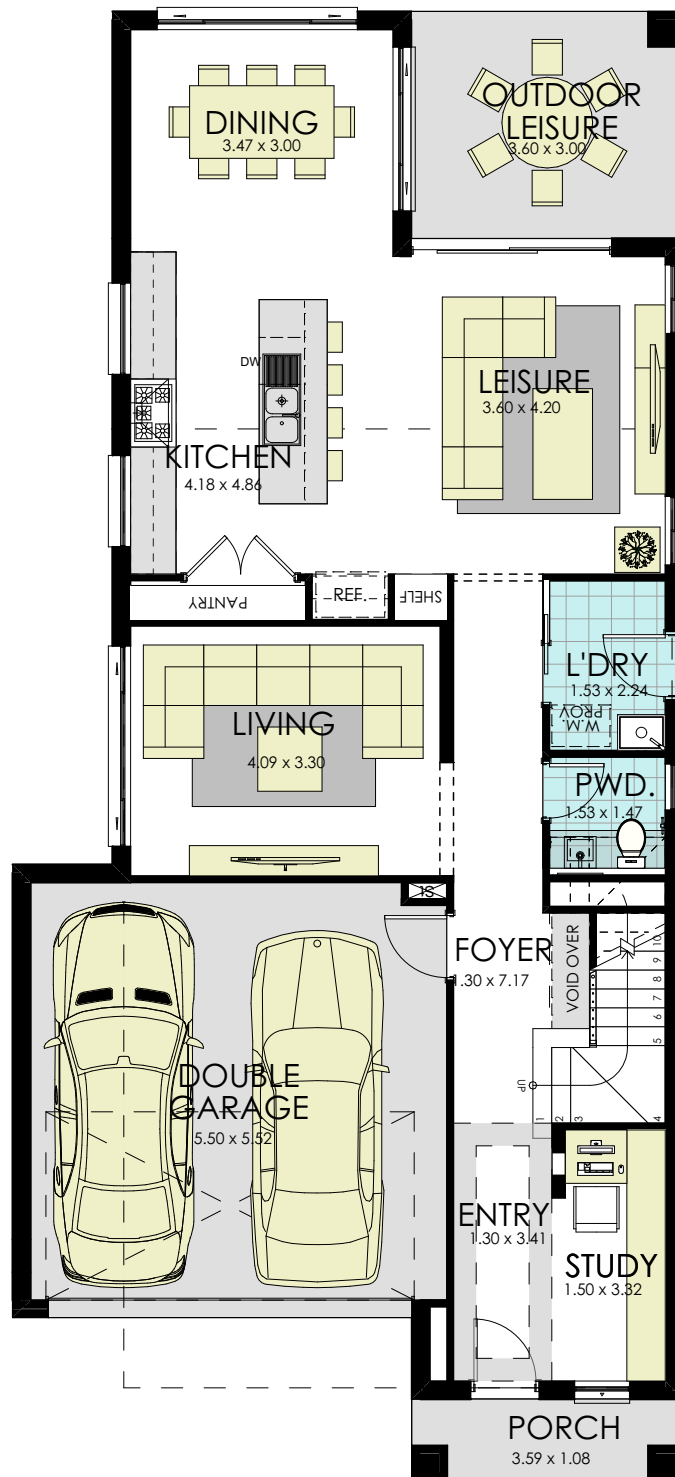

Capri 26 Classic

8,870

BUILD YOUR
momentum
WITH WISDOM

GROUND FLOOR

area calculations	
LOWER FLOOR	98.26
UPPER FLOOR	95.23
PORCH	3.88
OUTDOOR LEISURE	10.80
GARAGE	33.11
gross floor area:	241.28 m²

Capri 26 Classic

BUILD YOUR
momentum
WITH WISDOM

FIRST FLOOR

area calculations	
LOWER FLOOR	98.26
UPPER FLOOR	95.23
PORCH	3.88
OUTDOOR LEISURE	10.80
GARAGE	33.11
gross floor area:	241.28 m²