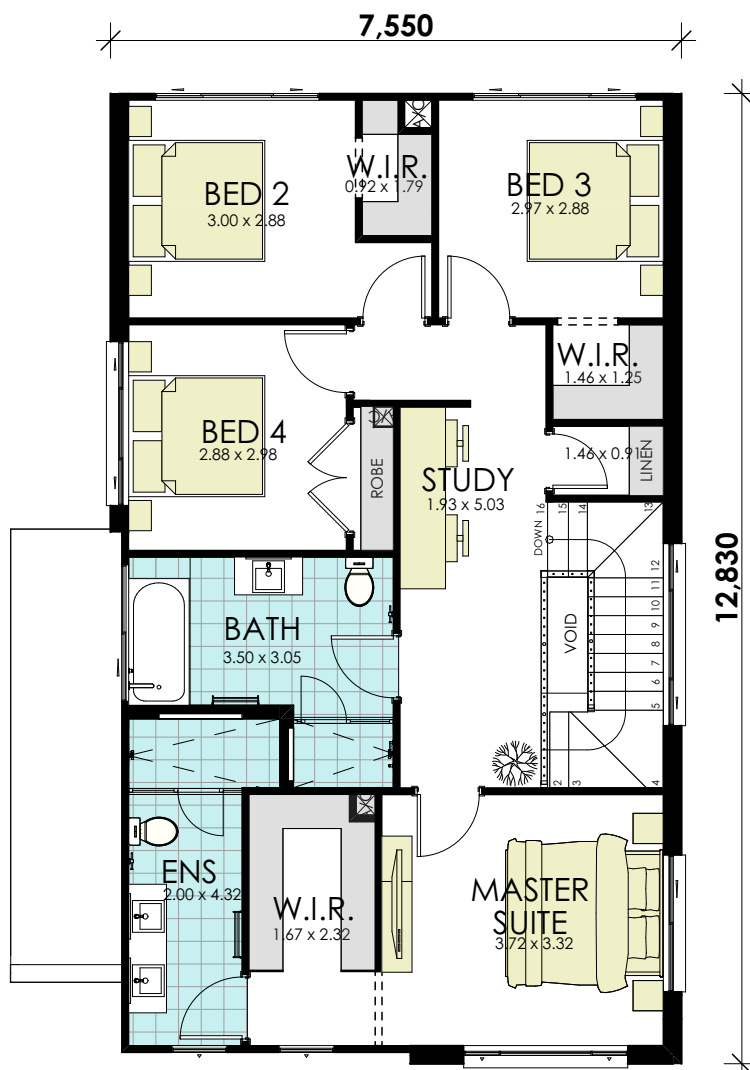

Capri 26 Classic

8,870

BUILD YOUR
momentum
WITH WISDOM

GROUND FLOOR

area calculations	
LOWER FLOOR	98.26
UPPER FLOOR	95.23
PORCH	3.88
OUTDOOR LEISURE	10.80
GARAGE	33.11
gross floor area:	241.28 m²

Capri 26 Classic

BUILD YOUR
momentum
WITH WISDOM

FIRST FLOOR

area calculations	
LOWER FLOOR	98.26
UPPER FLOOR	95.23
PORCH	3.88
OUTDOOR LEISURE	10.80
GARAGE	33.11
gross floor area:	241.28 m²