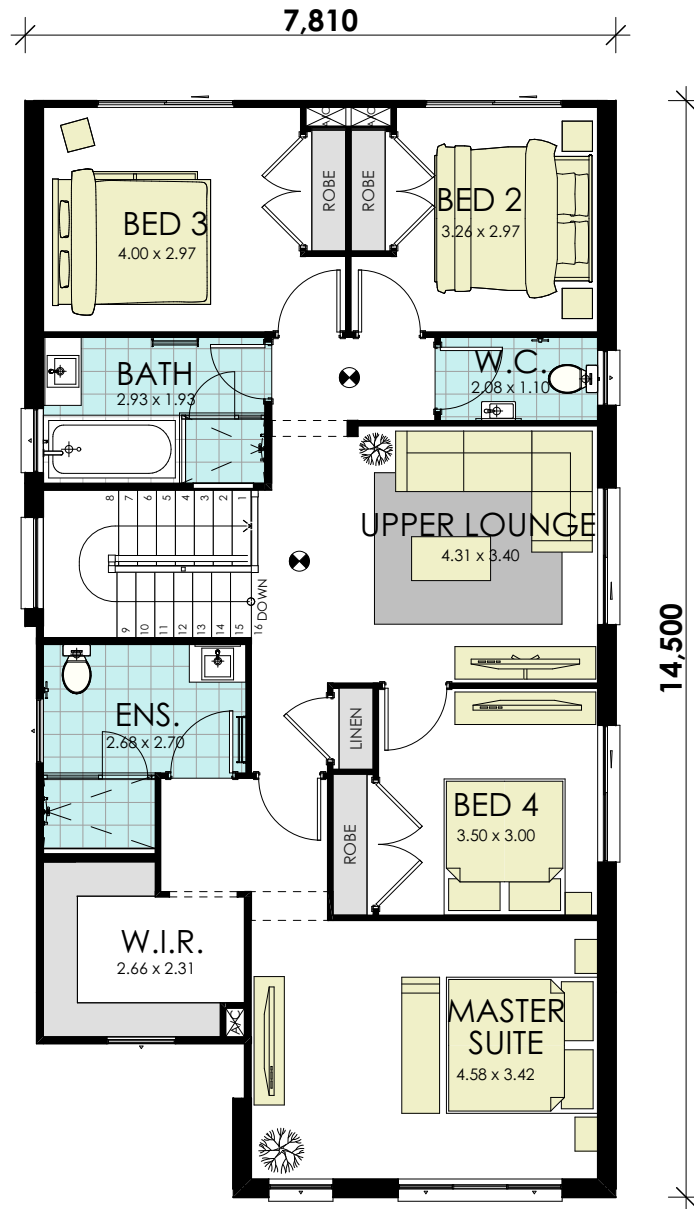

Brooklyn 27 Classic

BUILD YOUR
momentum
WITH WISDOM

GROUND FLOOR

area calculations	
LOWER FLOOR	105.88
UPPER FLOOR	106.72
PORCH	1.67
OUTDOOR LEISURE	10.19
GARAGE	23.89
gross floor area:	248.35 m²

Brooklyn 27 Classic

BUILD YOUR
momentum
WITH WISDOM

FIRST FLOOR

area calculations	
LOWER FLOOR	105.88
UPPER FLOOR	106.72
PORCH	1.67
OUTDOOR LEISURE	10.19
GARAGE	23.89
gross floor area:	248.35 m²