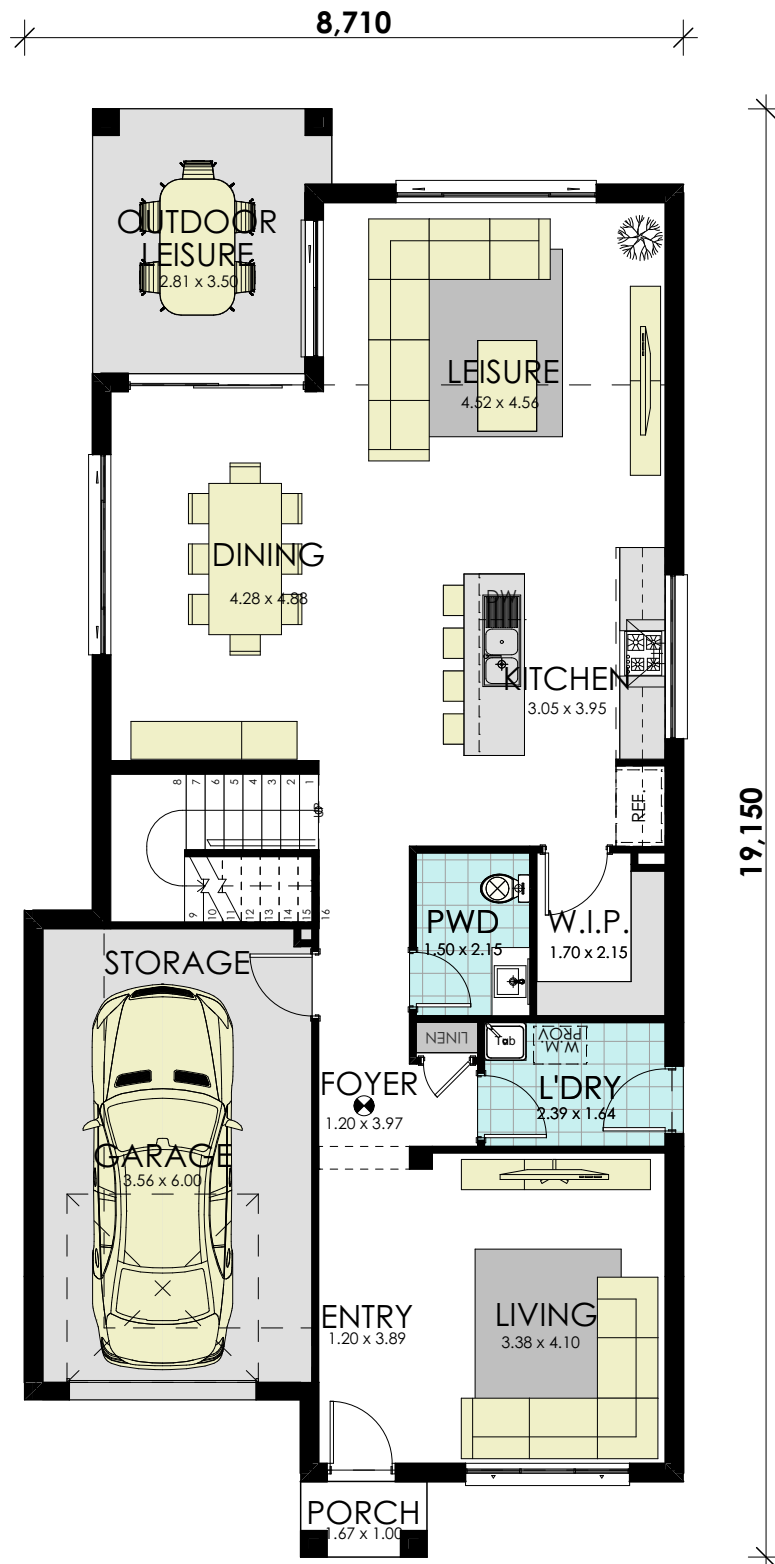

Brooklyn 27 Classic

BUILD YOUR
momentum
WITH WISDOM

GROUND FLOOR

area calculations	
LOWER FLOOR	105.88
UPPER FLOOR	106.72
PORCH	1.67
OUTDOOR LEISURE	10.19
GARAGE	23.89
gross floor area:	248.35 m²

Brooklyn 27 Classic

BUILD YOUR
momentum
WITH WISDOM

FIRST FLOOR

area calculations	
LOWER FLOOR	105.88
UPPER FLOOR	106.72
PORCH	1.67
OUTDOOR LEISURE	10.19
GARAGE	23.89
gross floor area:	248.35 m²