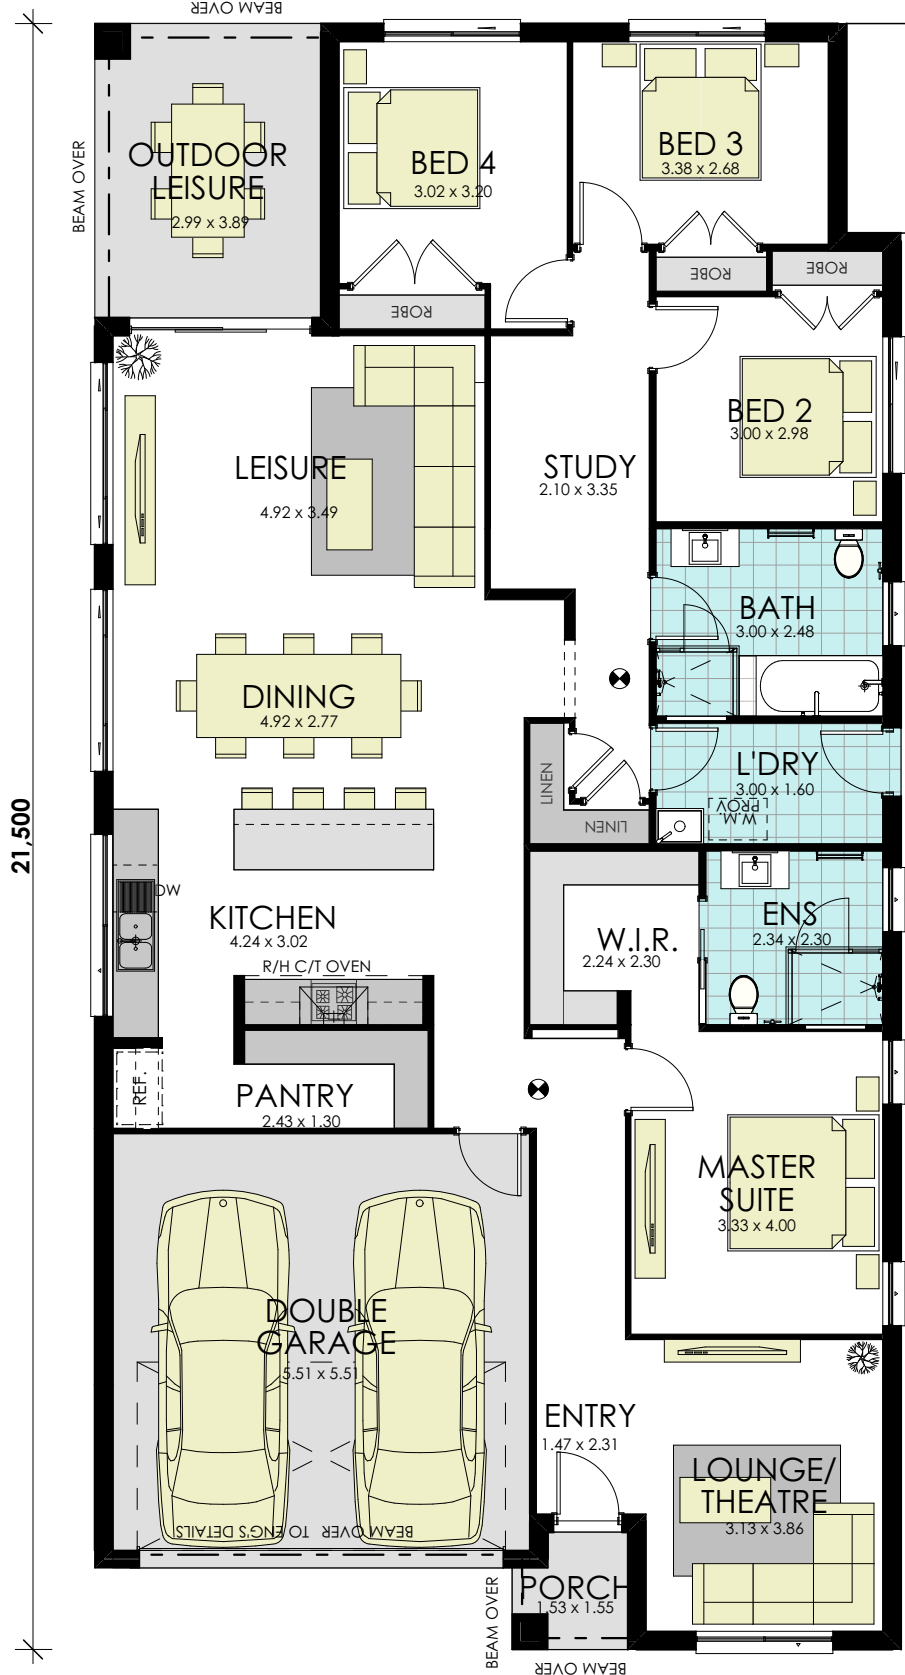

Bronx 24 Classic

10,660

21,500

BUILD YOUR
momentum
WITH WISDOM

GROUND FLOOR

area calculations	
LOWER FLOOR	174.33
PORCH	2.15
OUTDOOR LEISURE	11.63
GARAGE	33.12
gross floor area:	221.23 m²