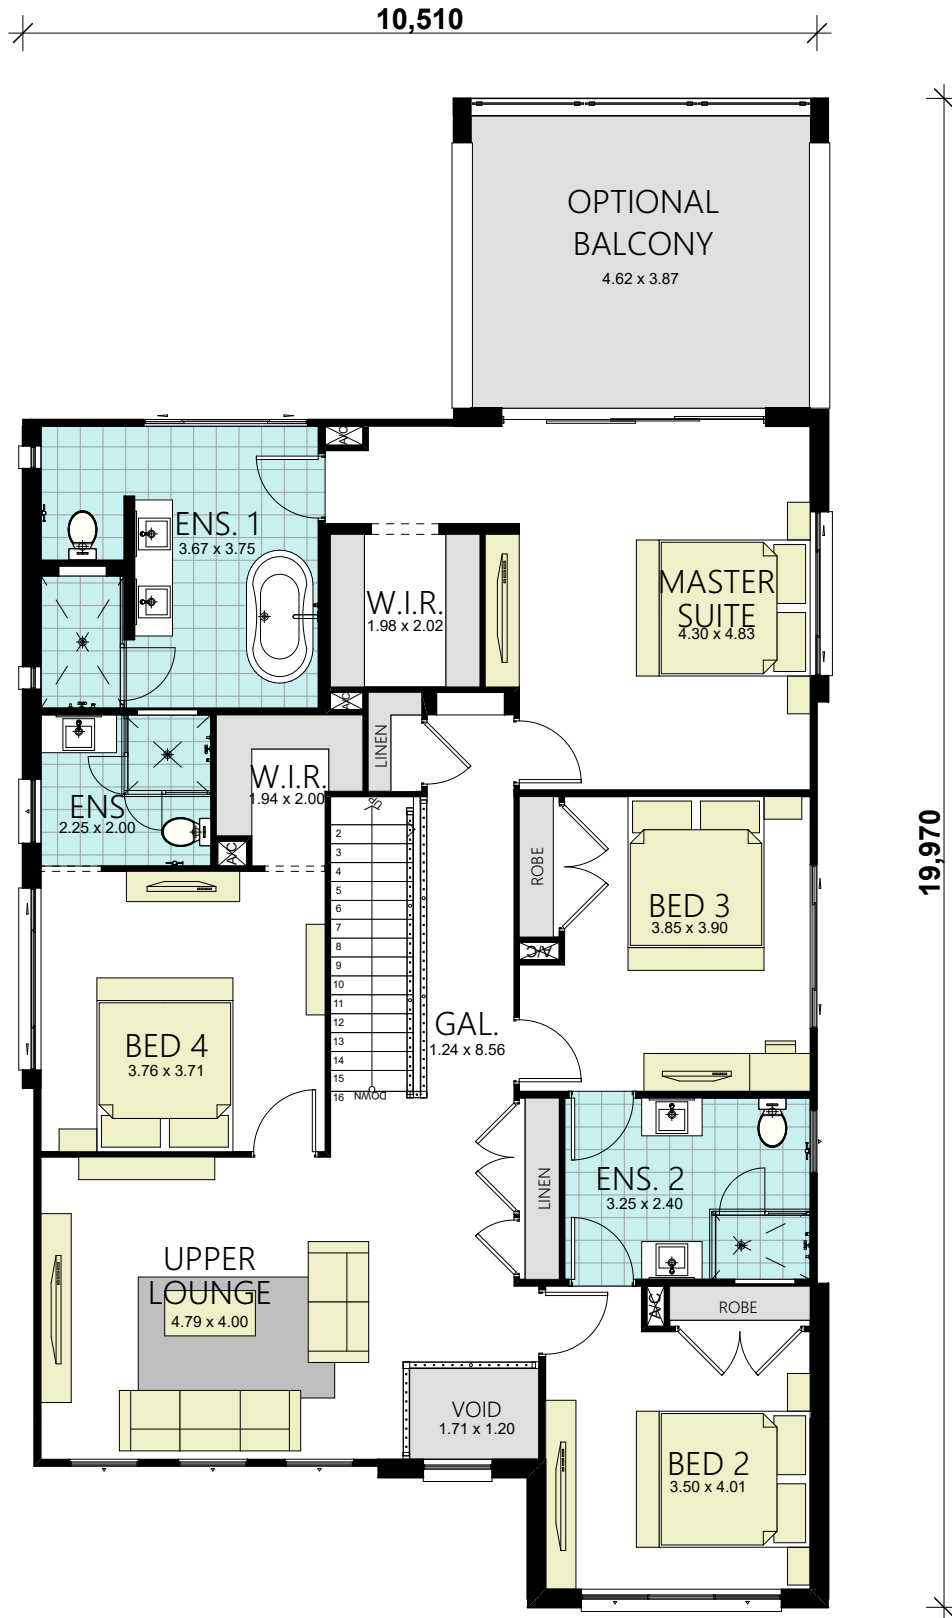

AMBASSADOR 41 - DUAL CLASSIC

GROUND FLOOR

area calculations	
LOWER FLOOR	158.86
UPPER FLOOR	154.22
PORCH	4.56
OUTDOOR LEISURE	19.89
GARAGE	34.19
Gross Floor Area:	371.72 m²
Optional Balcony:	20.34m²

1300 855 775
wisdomhomes.com.au

AMBASSADOR 41 - DUAL CLASSIC

area calculations	
LOWER FLOOR	158.86
UPPER FLOOR	154.22
PORCH	4.56
OUTDOOR LEISURE	19.89
GARAGE	34.19
Gross Floor Area:	371.72 m²
Optional Balcony:	20.34m²

FIRST FLOOR

1300 855 775
wisdomhomes.com.au