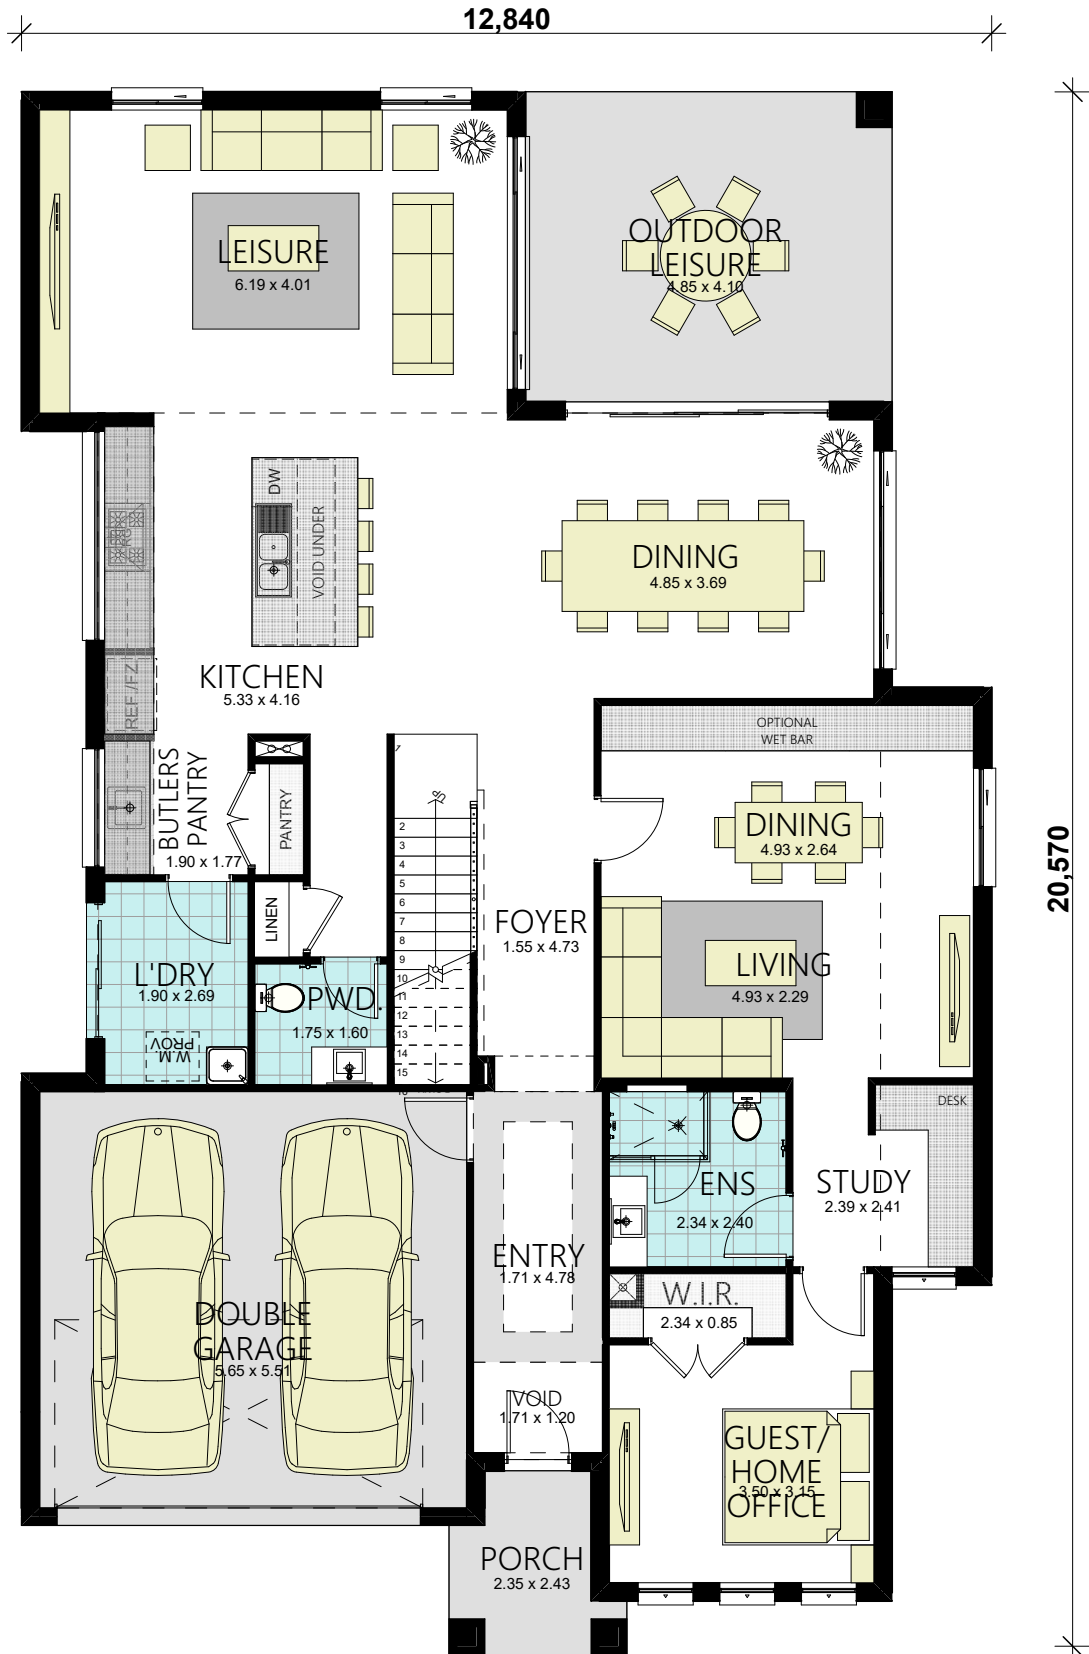

AMBASSADOR 41 - DUAL CLASSIC

GROUND FLOOR

area calculations	
LOWER FLOOR	158.86
UPPER FLOOR	154.22
PORCH	4.56
OUTDOOR LEISURE	19.89
GARAGE	34.19
Gross Floor Area:	371.72 m²
Optional Balcony:	20.34m²

1300 855 775
wisdomhomes.com.au

AMBASSADOR 41 - DUAL CLASSIC

area calculations	
LOWER FLOOR	158.86
UPPER FLOOR	154.22
PORCH	4.56
OUTDOOR LEISURE	19.89
GARAGE	34.19
Gross Floor Area:	371.72 m²
Optional Balcony:	20.34m²

FIRST FLOOR

1300 855 775
wisdomhomes.com.au