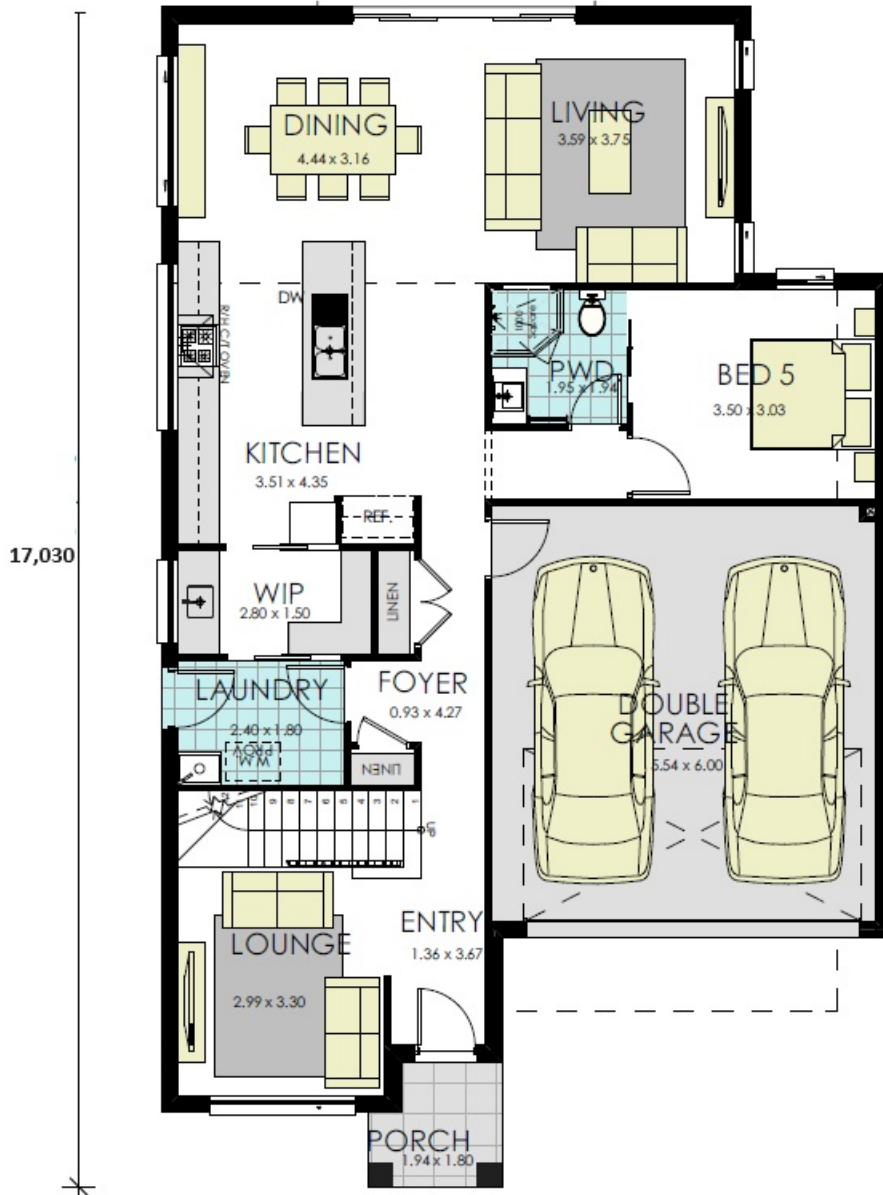

Brighton 29 Classic

10,550

17,030

BUILD YOUR
momentum
WITH WISDOM

GROUND FLOOR

area calculations	
LOWER FLOOR	109.19
UPPER FLOOR	105.81
PORCH	3.14
OUTDOOR LEISURE	12.00
GARAGE	36.01
gross floor area:	266.15 m²

Brighton 29 Classic

area calculations	
LOWER FLOOR	109.19
UPPER FLOOR	105.81
PORCH	3.14
OUTDOOR LEISURE	12.00
GARAGE	36.01
gross floor area:	266.15 m²

FIRST FLOOR

BUILD YOUR
momentum
WITH WISDOM