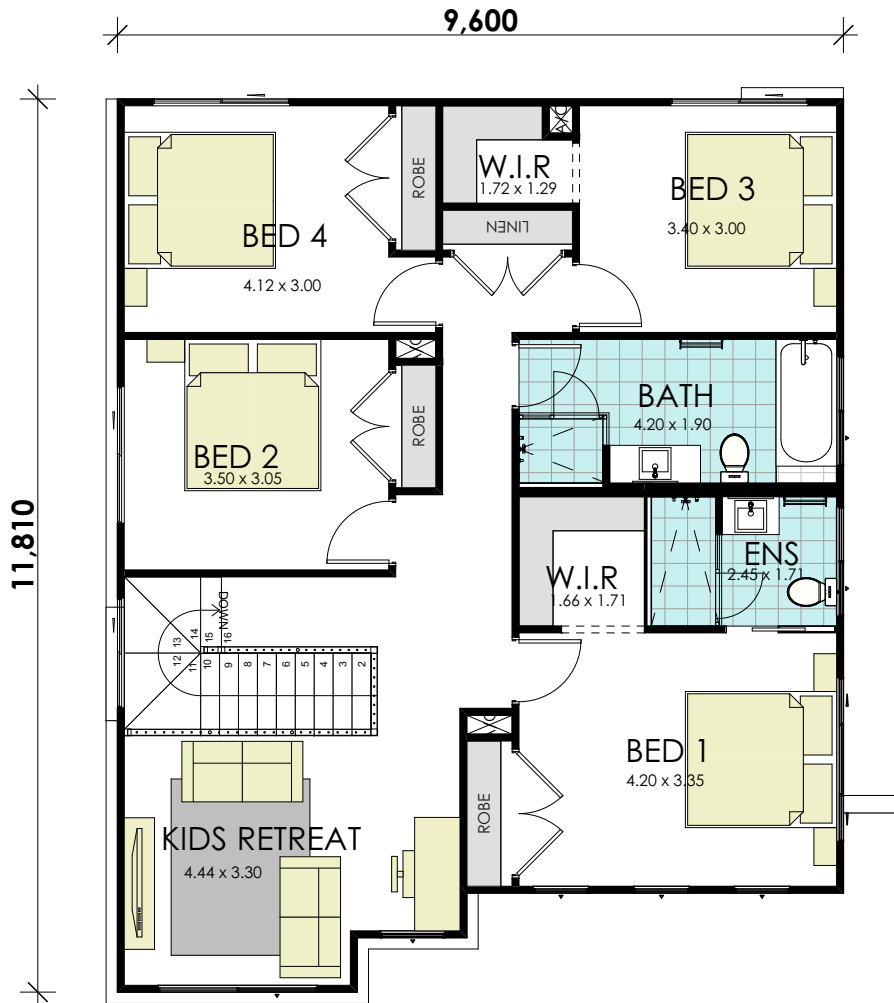

Brighton 29 Classic

10,550

17,030

BUILD YOUR
momentum
WITH WISDOM

GROUND FLOOR

area calculations	
LOWER FLOOR	109.19
UPPER FLOOR	105.81
PORCH	3.14
OUTDOOR LEISURE	12.00
GARAGE	36.01
gross floor area:	266.15 m²

Brighton 29 Classic

area calculations	
LOWER FLOOR	109.19
UPPER FLOOR	105.81
PORCH	3.14
OUTDOOR LEISURE	12.00
GARAGE	36.01
gross floor area:	266.15 m²

FIRST FLOOR

BUILD YOUR
momentum
WITH WISDOM