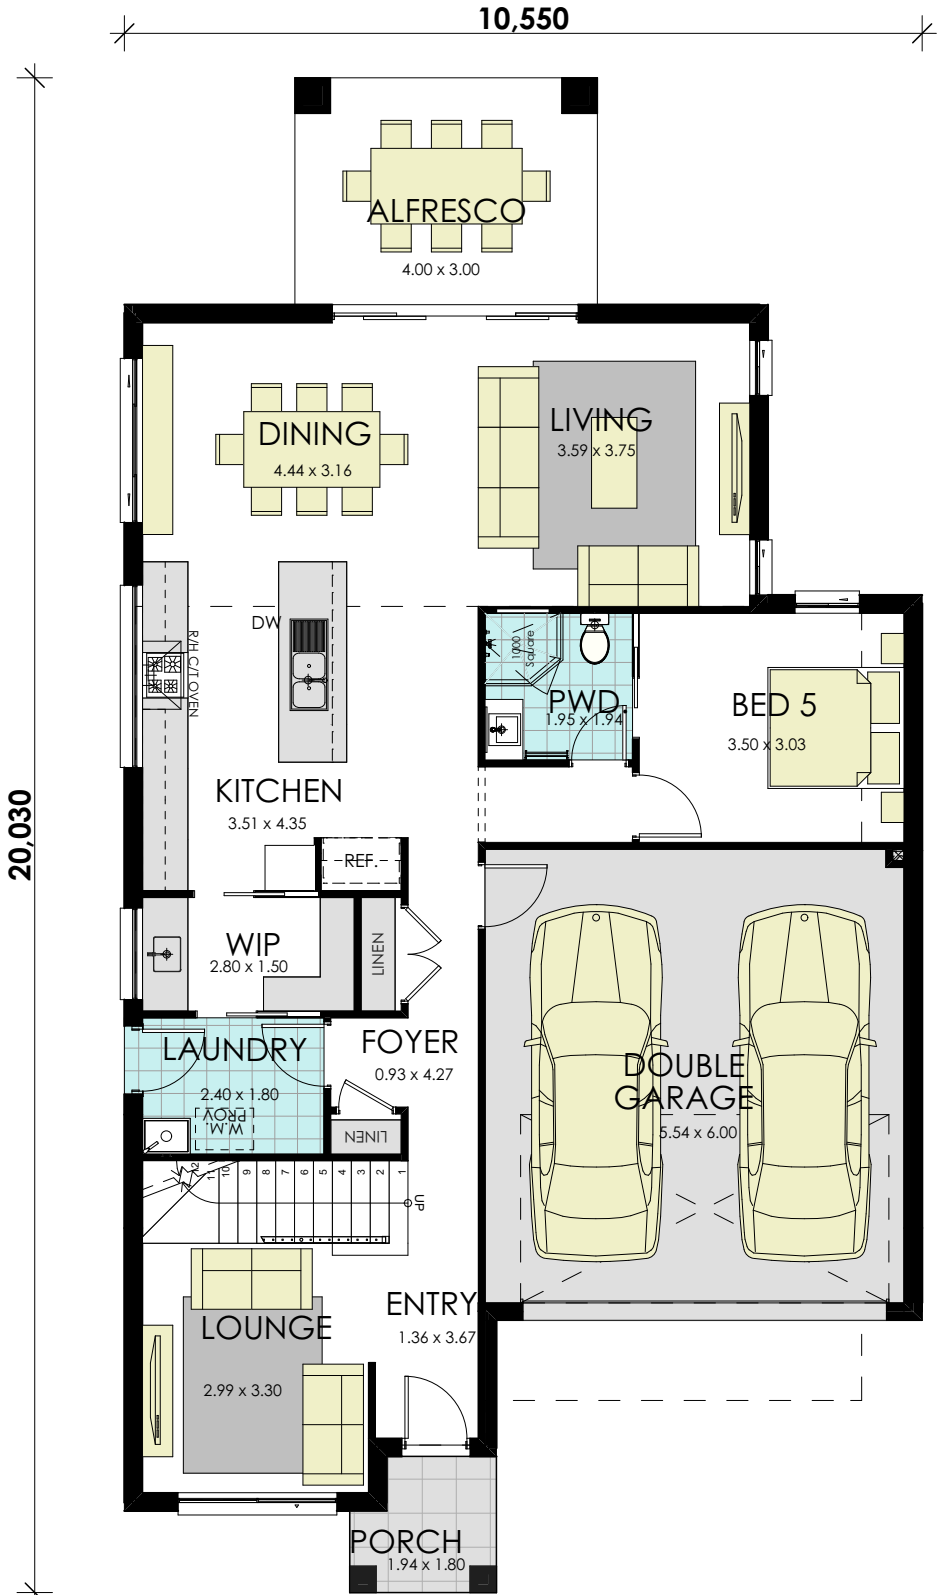

Brighton 29 Classic

BUILD YOUR
momentum
WITH WISDOM

GROUND FLOOR

area calculations	
LOWER FLOOR	109.19
UPPER FLOOR	105.81
PORCH	3.14
OUTDOOR LEISURE	12.00
GARAGE	36.01
gross floor area:	266.15 m²

Brighton 29 Classic

area calculations	
LOWER FLOOR	109.19
UPPER FLOOR	105.81
PORCH	3.14
OUTDOOR LEISURE	12.00
GARAGE	36.01
gross floor area:	266.15 m²

FIRST FLOOR

BUILD YOUR
momentum
WITH WISDOM