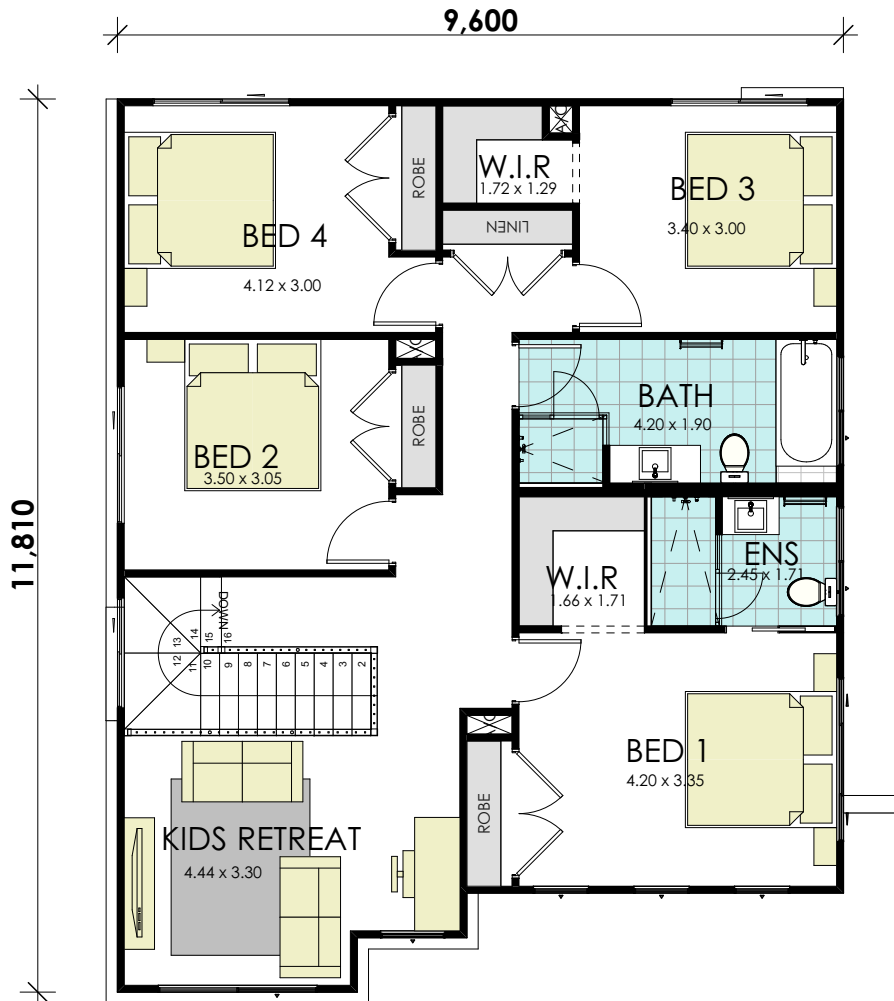

Brighton 29 Classic

BUILD YOUR
momentum
WITH WISDOM

GROUND FLOOR

area calculations	
LOWER FLOOR	109.19
UPPER FLOOR	105.81
PORCH	3.14
OUTDOOR LEISURE	12.00
GARAGE	36.01
gross floor area:	266.15 m²

Brighton 29 Classic

area calculations	
LOWER FLOOR	109.19
UPPER FLOOR	105.81
PORCH	3.14
OUTDOOR LEISURE	12.00
GARAGE	36.01
gross floor area:	266.15 m²

FIRST FLOOR

BUILD YOUR
momentum
WITH WISDOM