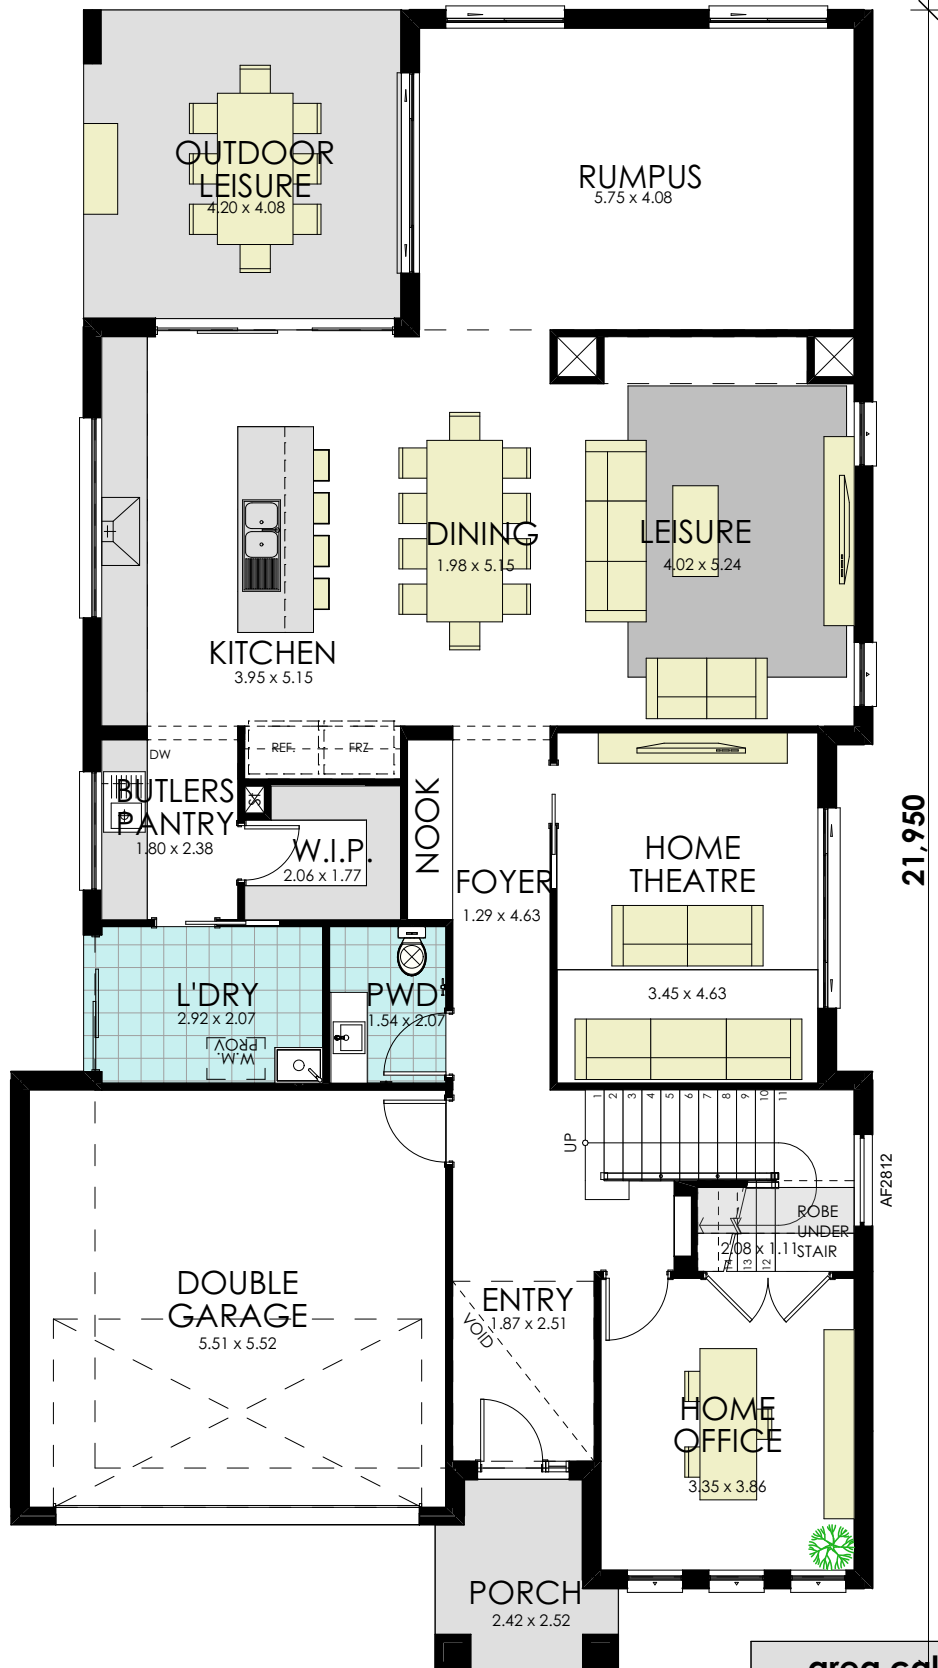

Boston 42 Classic

11,390

21,950

BUILD YOUR
momentum
WITH WISDOM

GROUND FLOOR

area calculations	
LOWER FLOOR	164.29
UPPER FLOOR	161.16
PORCH	5.19
OUTDOOR LEISURE	17.14
GARAGE	33.43
gross floor area:	381.21 m²

Boston 42 Classic

BUILD YOUR
momentum
WITH WISDOM

FIRST FLOOR

area calculations	
LOWER FLOOR	164.29
UPPER FLOOR	161.16
PORCH	5.19
OUTDOOR LEISURE	17.14
GARAGE	33.43
gross floor area:	381.21 m²