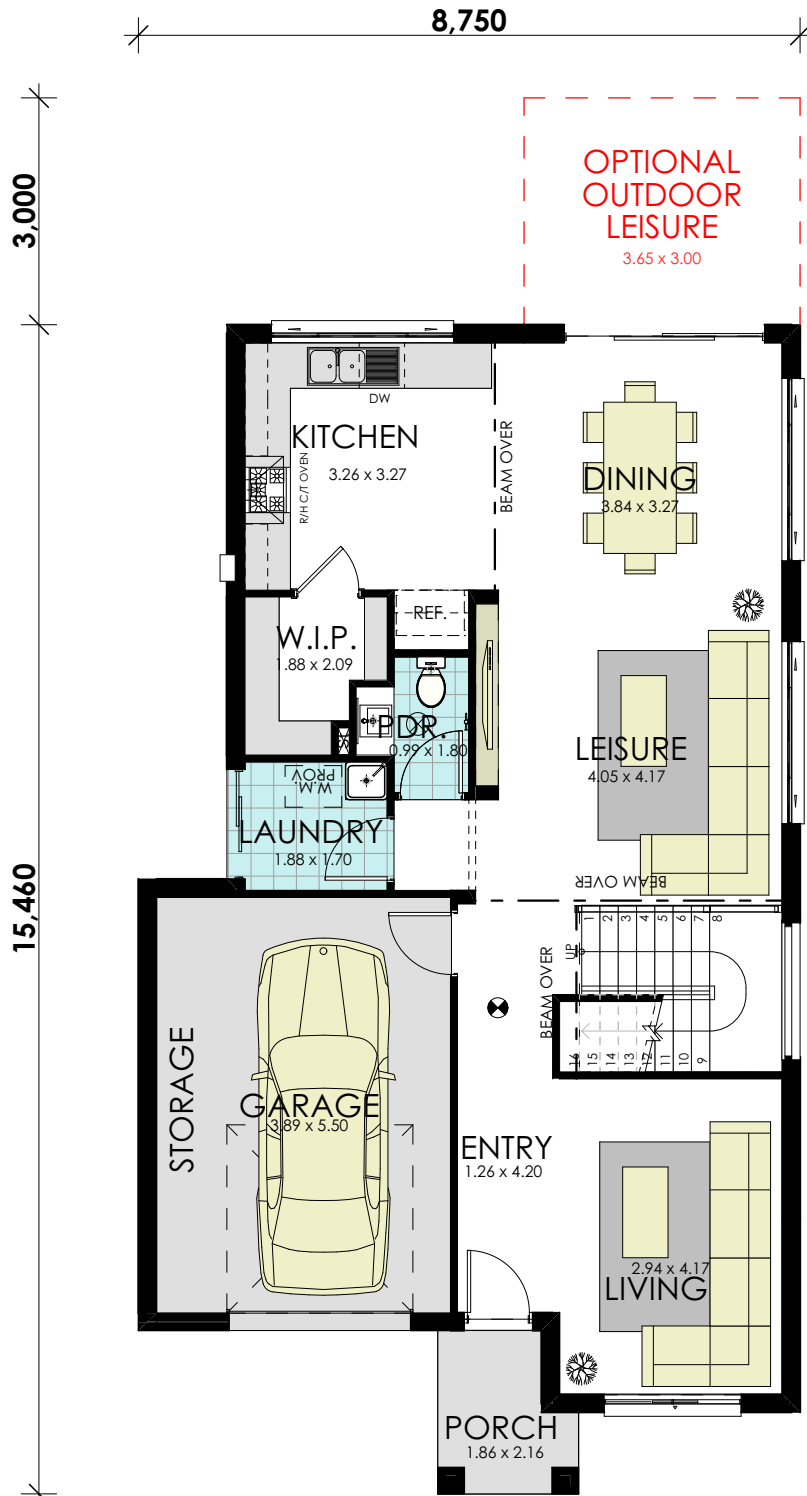

Boston 23 Classic

BUILD YOUR
momentum
WITH WISDOM

GROUND FLOOR

Copyright of plans and documentation remain the exclusive property of Wisdom Properties Group Pty Ltd T/A Hoot Homes.
Builders Lic. No. 131951C

area calculations	
LOWER FLOOR	87.28
UPPER FLOOR	103.01
PORCH	3.49
GARAGE	24.22
gross floor area:	218.00 m²

OPTIONAL ALFRESCO 10.95m²

Boston 23 Classic

BUILD YOUR
momentum
WITH WISDOM

FIRST FLOOR

Copyright of plans and documentation remain the exclusive property of Wisdom Properties Group Pty Ltd T/A Hoot Homes.
Builders Lic. No. 131951C

area calculations

LOWER FLOOR	87.28
UPPER FLOOR	103.01
PORCH	3.49
GARAGE	24.22
gross floor area:	218.00 m²

OPTIONAL ALFRESCO 10.95m²