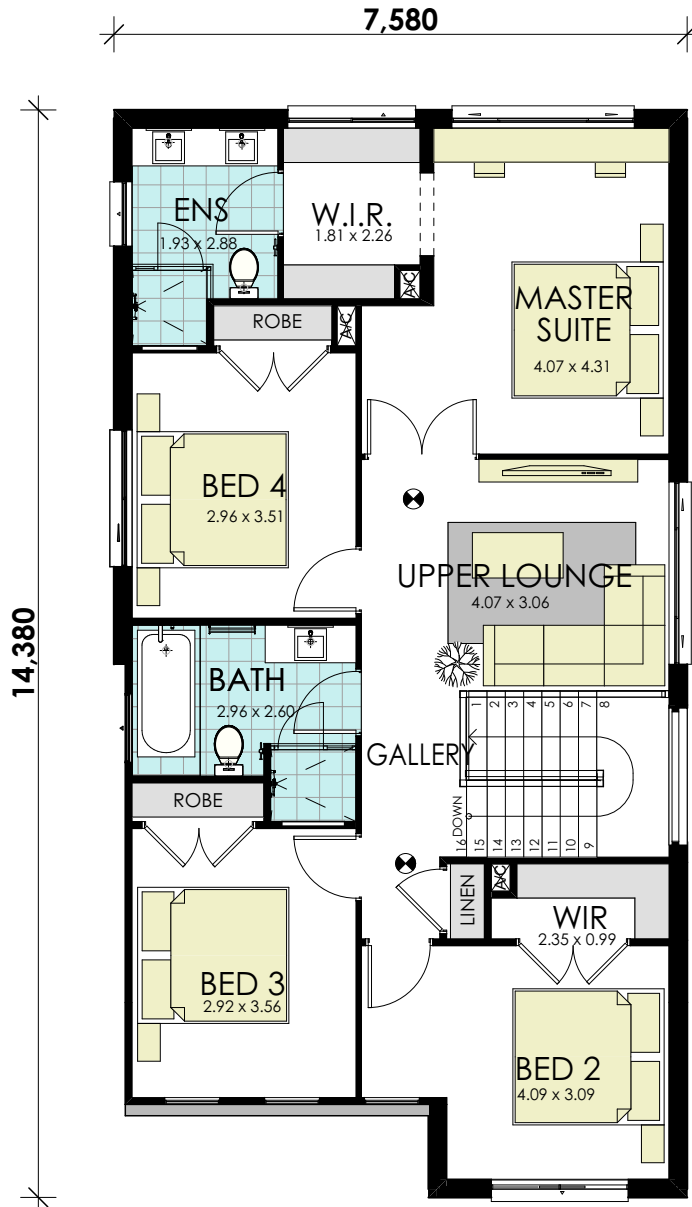

Boston 23 Classic

BUILD YOUR
momentum
WITH WISDOM

GROUND FLOOR

Copyright of plans and documentation remain the exclusive property of Wisdom Properties Group Pty Ltd T/A Hoot Homes.
Builders Lic. No. 131951C

area calculations	
LOWER FLOOR	87.28
UPPER FLOOR	103.01
PORCH	3.49
GARAGE	24.22
gross floor area:	218.00 m²

OPTIONAL ALFRESCO 10.95m²

Boston 23 Classic

BUILD YOUR
momentum
WITH WISDOM

FIRST FLOOR

Copyright of plans and documentation remain the exclusive property of Wisdom Properties Group Pty Ltd T/A Hoot Homes.
Builders Lic. No. 131951C

area calculations

LOWER FLOOR	87.28
UPPER FLOOR	103.01
PORCH	3.49
GARAGE	24.22
gross floor area:	218.00 m²

OPTIONAL ALFRESCO 10.95m²