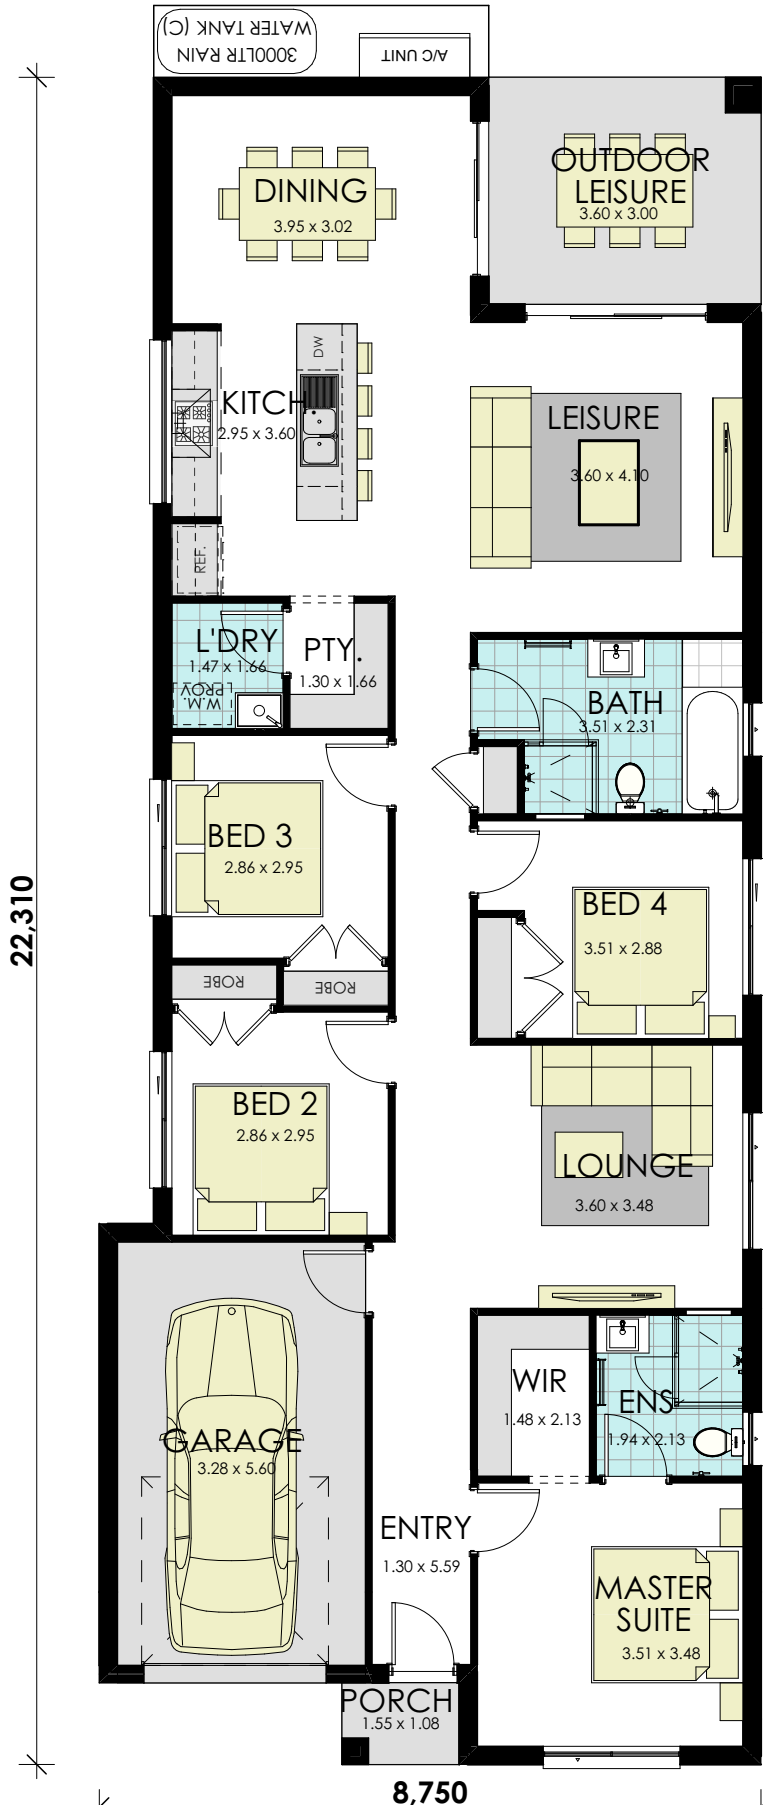

# Bordeaux 19 Classic

BUILD YOUR  
**momentum**  
WITH WISDOM

## GROUND FLOOR

area calculations	
LOWER FLOOR	147.41
PORCH	1.67
OUTDOOR LEISURE	10.80
GARAGE	20.69
<b>gross floor area:</b>	<b>180.57 m<sup>2</sup></b>