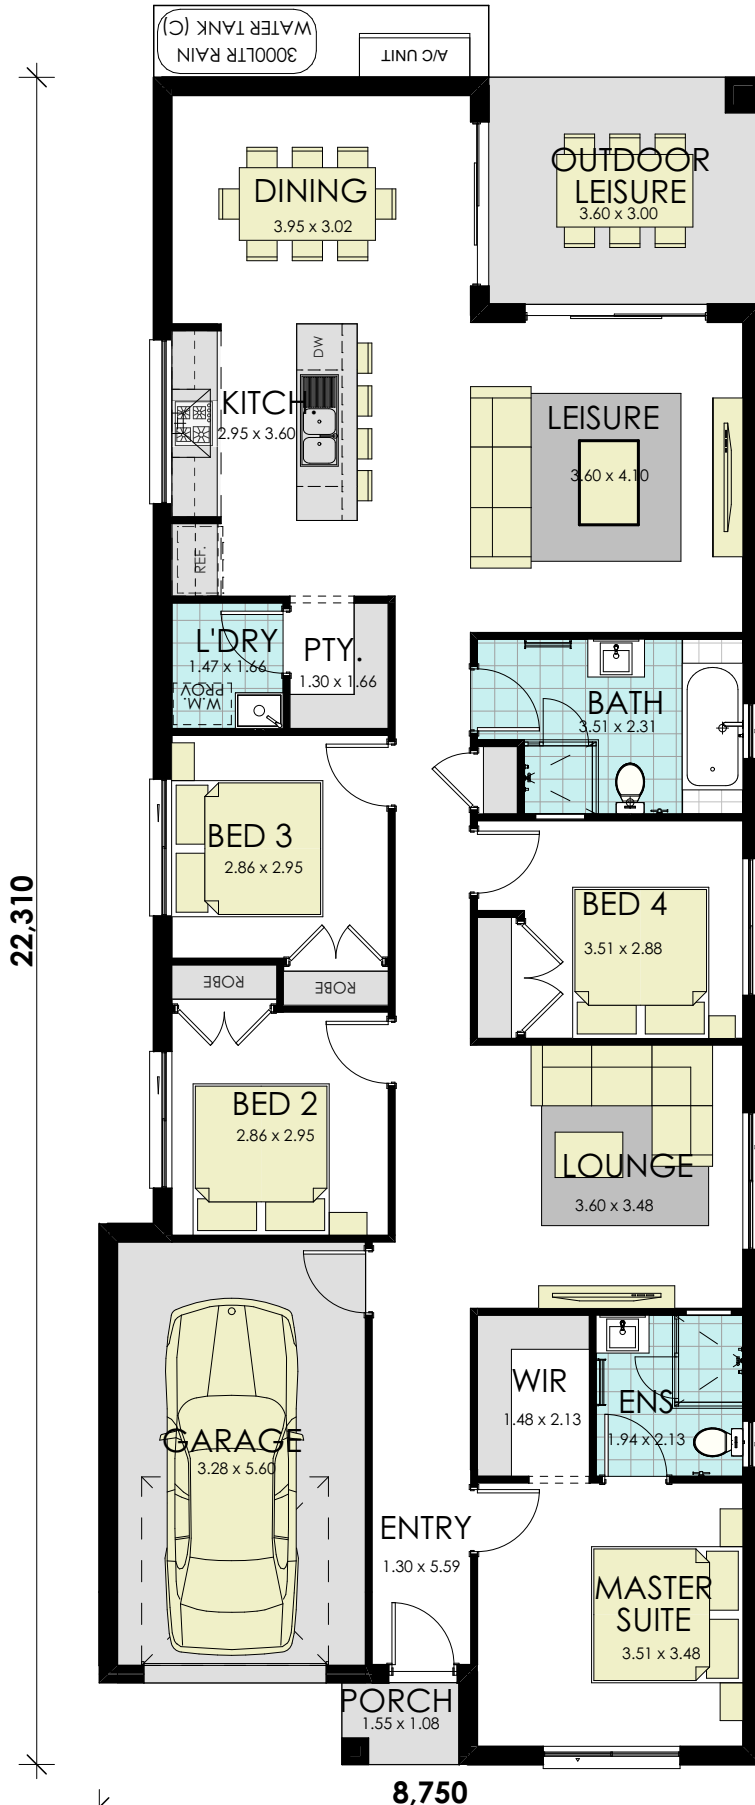

Bordeaux 19 Classic

BUILD YOUR
momentum
WITH WISDOM

GROUND FLOOR

area calculations	
LOWER FLOOR	147.41
PORCH	1.67
OUTDOOR LEISURE	10.80
GARAGE	20.69
gross floor area:	180.57 m²