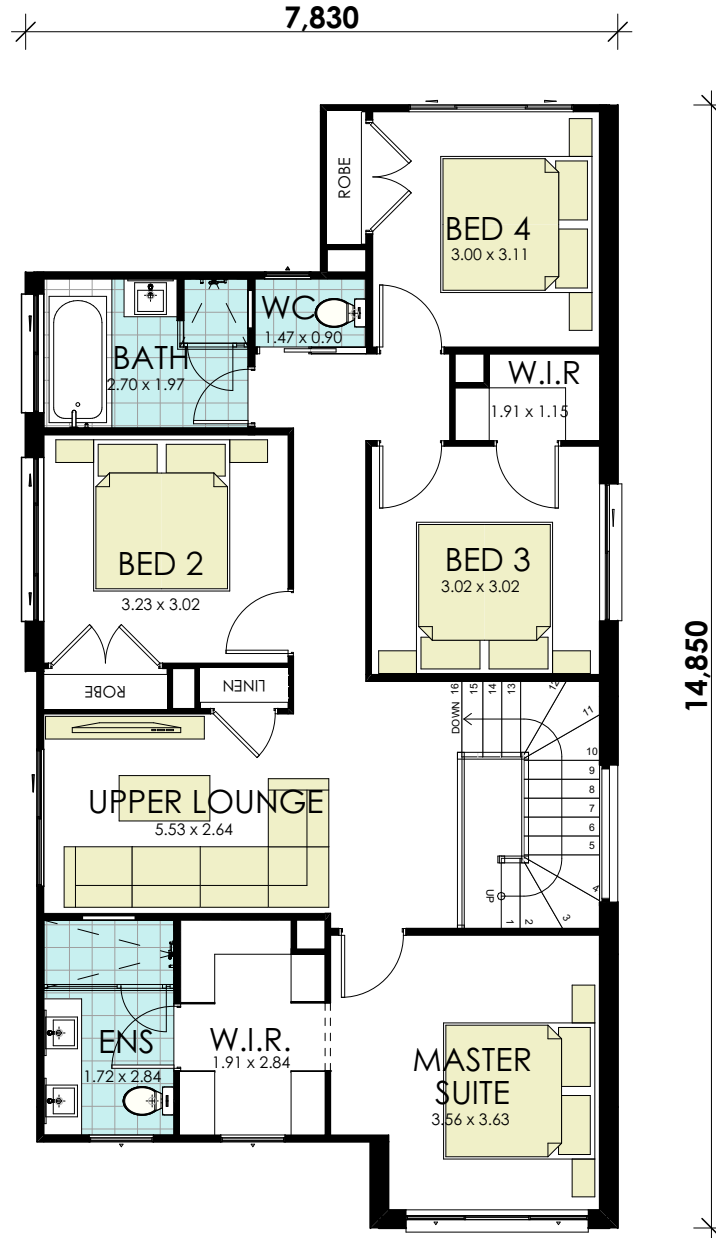

Barcelona 28 Classic

8,550

19,500

BUILD YOUR
momentum
WITH WISDOM

GROUND FLOOR

area calculations	
LOWER FLOOR	98.62
UPPER FLOOR	101.48
PORCH	3.27
OUTDOOR LEISURE	10.50
GARAGE	35.83
gross floor area:	249.70 m²

Barcelona 28 Classic

BUILD YOUR
momentum
WITH WISDOM

FIRST FLOOR

area calculations	
LOWER FLOOR	98.62
UPPER FLOOR	101.48
PORCH	3.27
OUTDOOR LEISURE	10.50
GARAGE	35.83
gross floor area:	249.70 m²