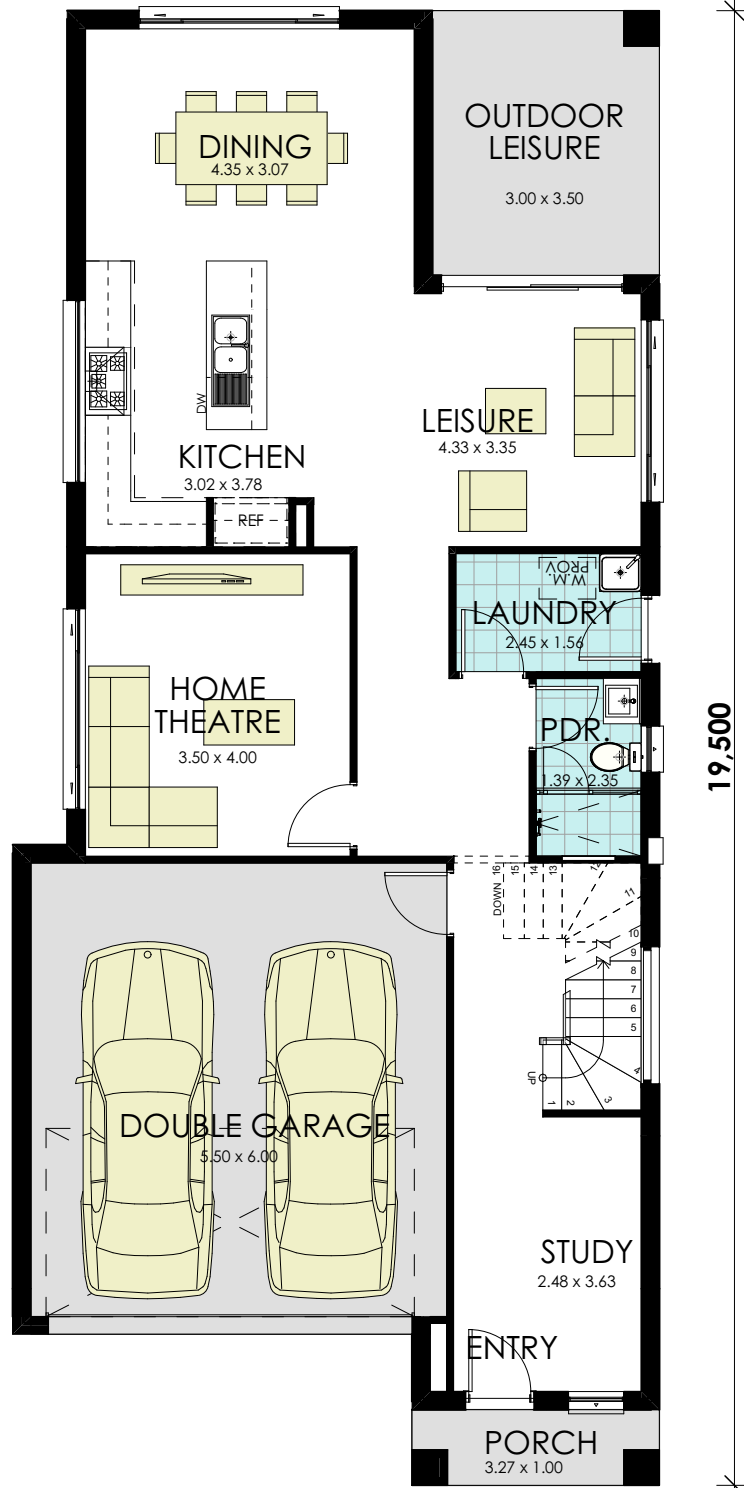

Barcelona 28 Classic

8,550

19,500

BUILD YOUR
momentum
WITH WISDOM

GROUND FLOOR

area calculations	
LOWER FLOOR	98.62
UPPER FLOOR	101.48
PORCH	3.27
OUTDOOR LEISURE	10.50
GARAGE	35.83
gross floor area:	249.70 m²

Barcelona 28 Classic

BUILD YOUR
momentum
WITH WISDOM

FIRST FLOOR

area calculations	
LOWER FLOOR	98.62
UPPER FLOOR	101.48
PORCH	3.27
OUTDOOR LEISURE	10.50
GARAGE	35.83
gross floor area:	249.70 m²