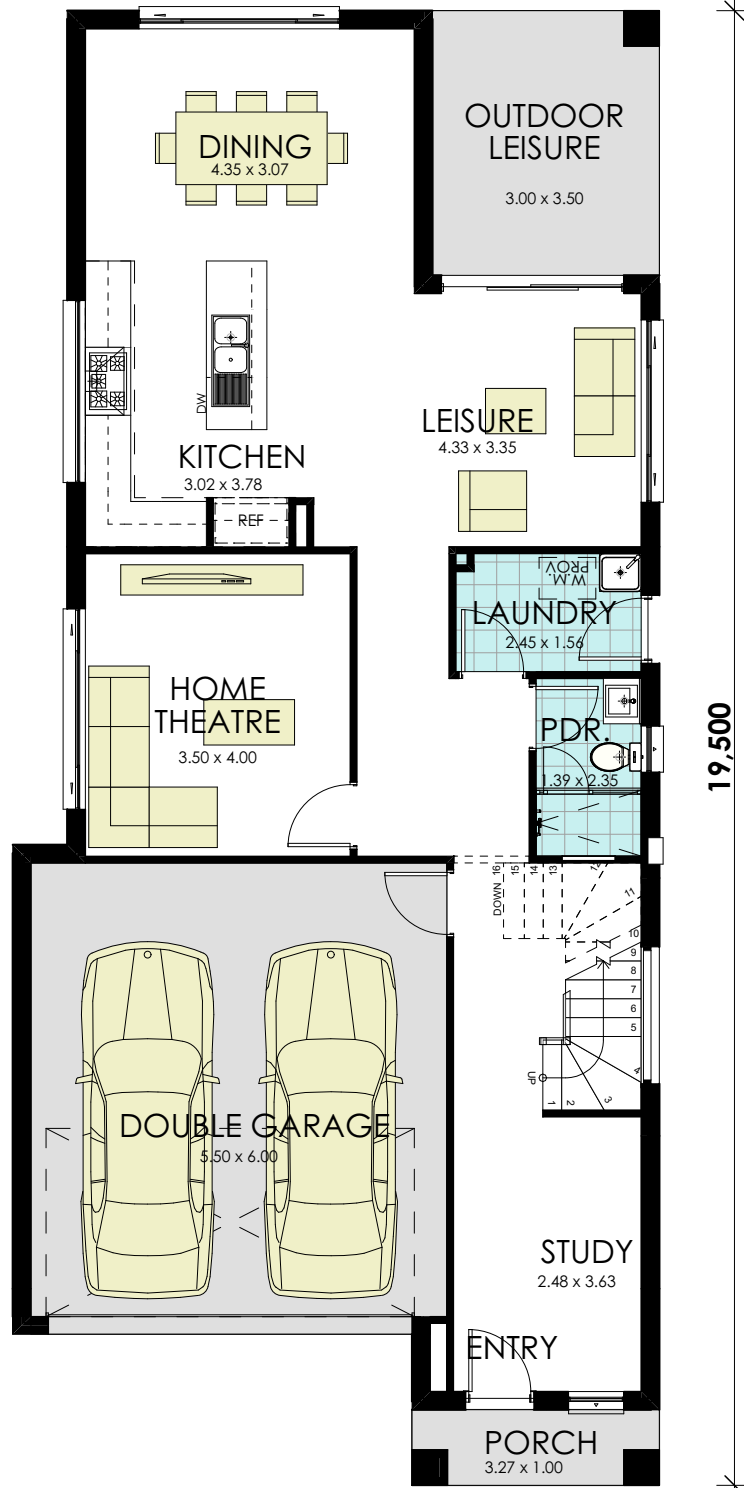

Barcelona 28 Classic

8,550

19,500

BUILD YOUR
momentum
WITH WISDOM

GROUND FLOOR

area calculations	
LOWER FLOOR	98.62
UPPER FLOOR	101.48
PORCH	3.27
OUTDOOR LEISURE	10.50
GARAGE	35.83
gross floor area:	249.70 m²

Barcelona 28 Classic

BUILD YOUR
momentum
WITH WISDOM

FIRST FLOOR

area calculations	
LOWER FLOOR	98.62
UPPER FLOOR	101.48
PORCH	3.27
OUTDOOR LEISURE	10.50
GARAGE	35.83
gross floor area:	249.70 m²