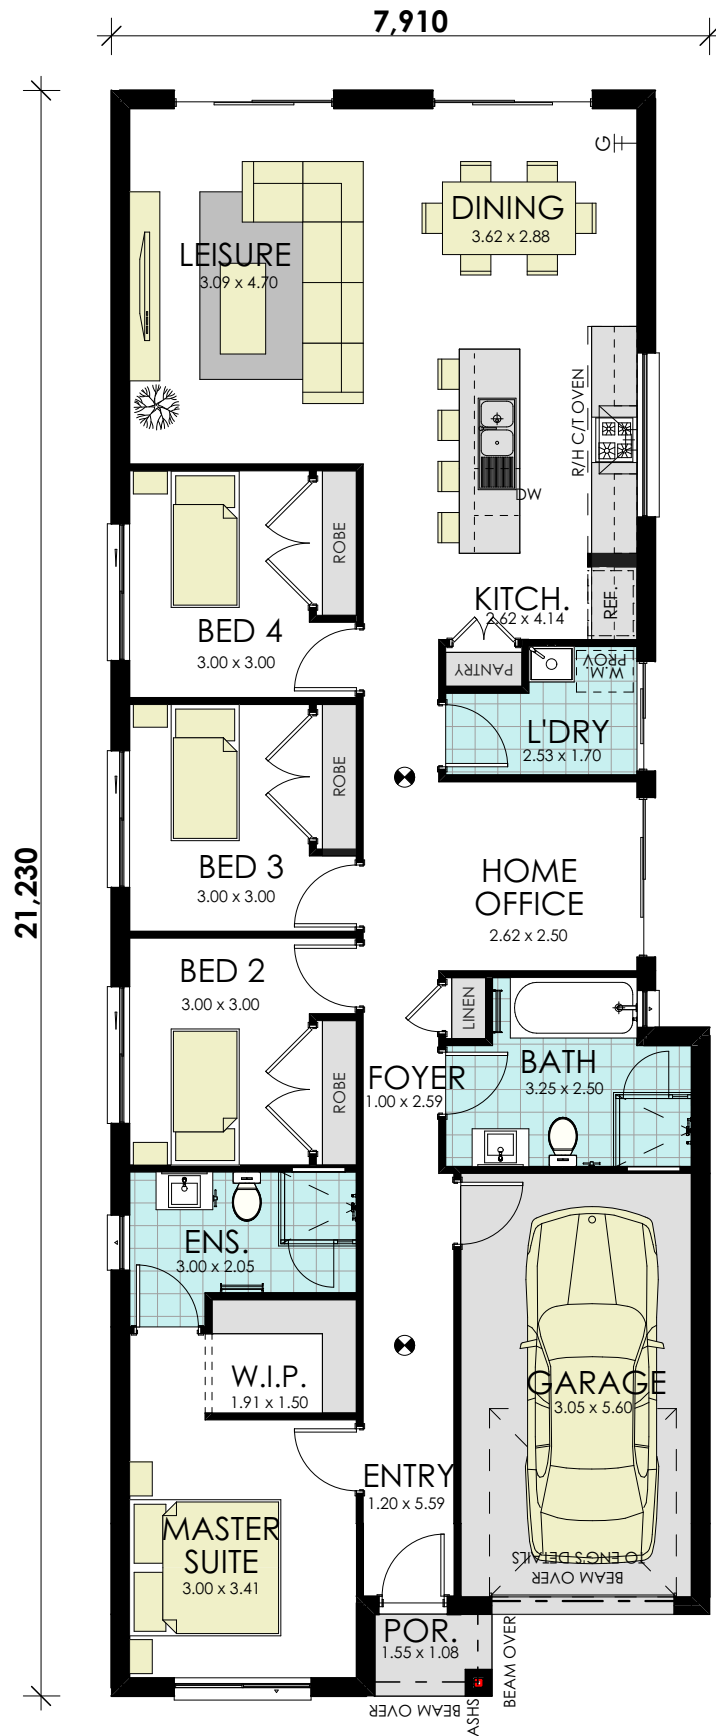

Austin 17 Classic

BUILD YOUR
momentum
WITH WISDOM

GROUND FLOOR

| area calculations | |
|--------------------------|--------|
| LOWER FLOOR | 135.04 |
| PORCH | 1.67 |
| GARAGE | 19.18 |
| 155.89 m ² | |
| gross floor area: | |