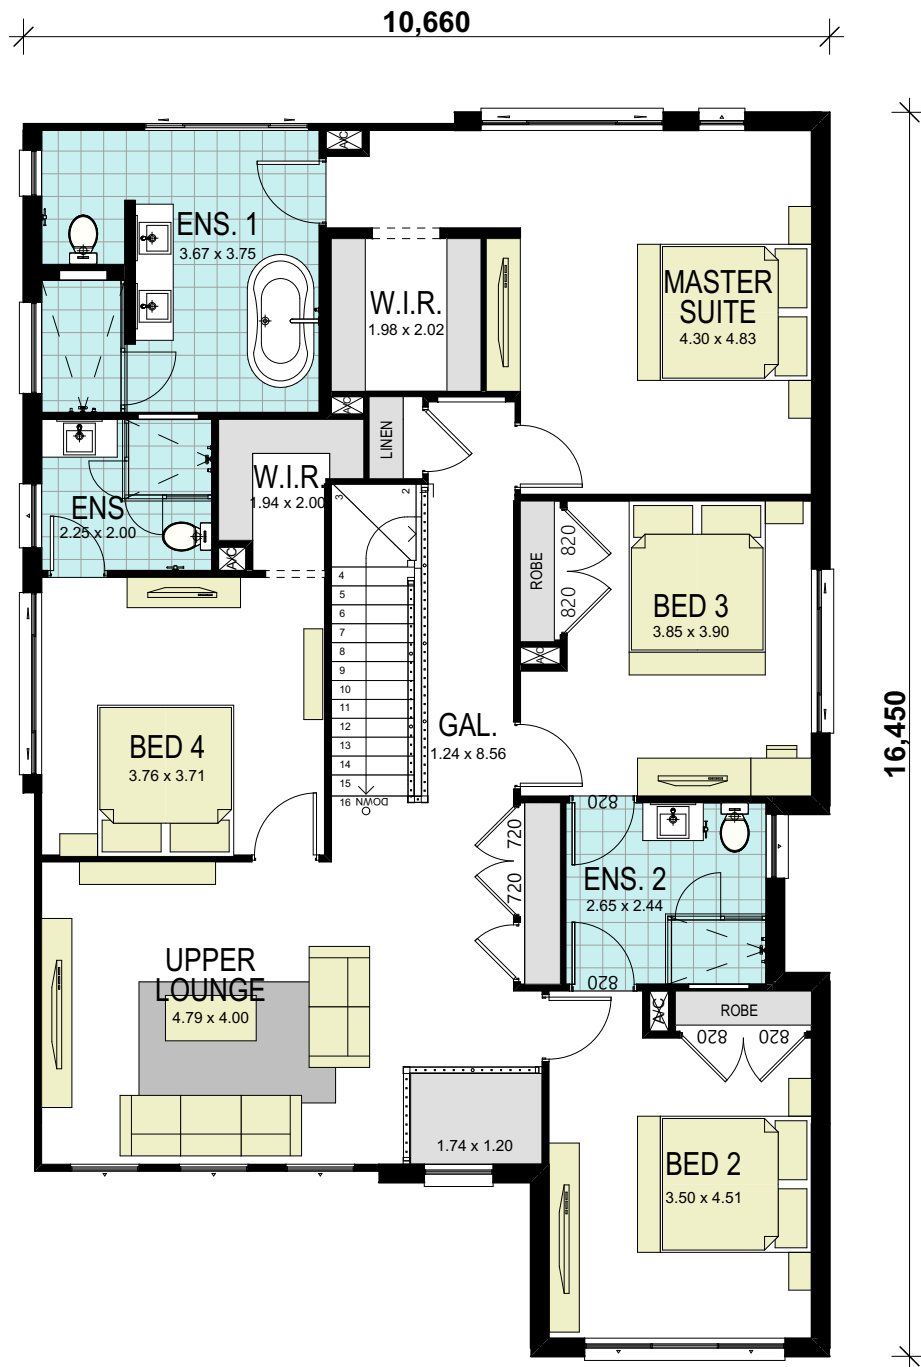

# Ambassador 41 Classic

11,510

21,240

## GROUND FLOOR

### area calculations

LOWER FLOOR	161.17
UPPER FLOOR	156.35
PORCH	5.54
OUTDOOR LEISURE	19.58
GARAGE	37.12
<b>gross floor area:</b>	<b>379.76 m<sup>2</sup></b>

1300 855 775  
wisdomhomes.com.au

## FIRST FLOOR

area calculations	
LOWER FLOOR	161.17
UPPER FLOOR	156.35
PORCH	5.54
OUTDOOR LEISURE	19.58
GARAGE	37.12
<b>gross floor area:</b>	<b>379.76 m<sup>2</sup></b>

1300 855 775  
wisdomhomes.com.au