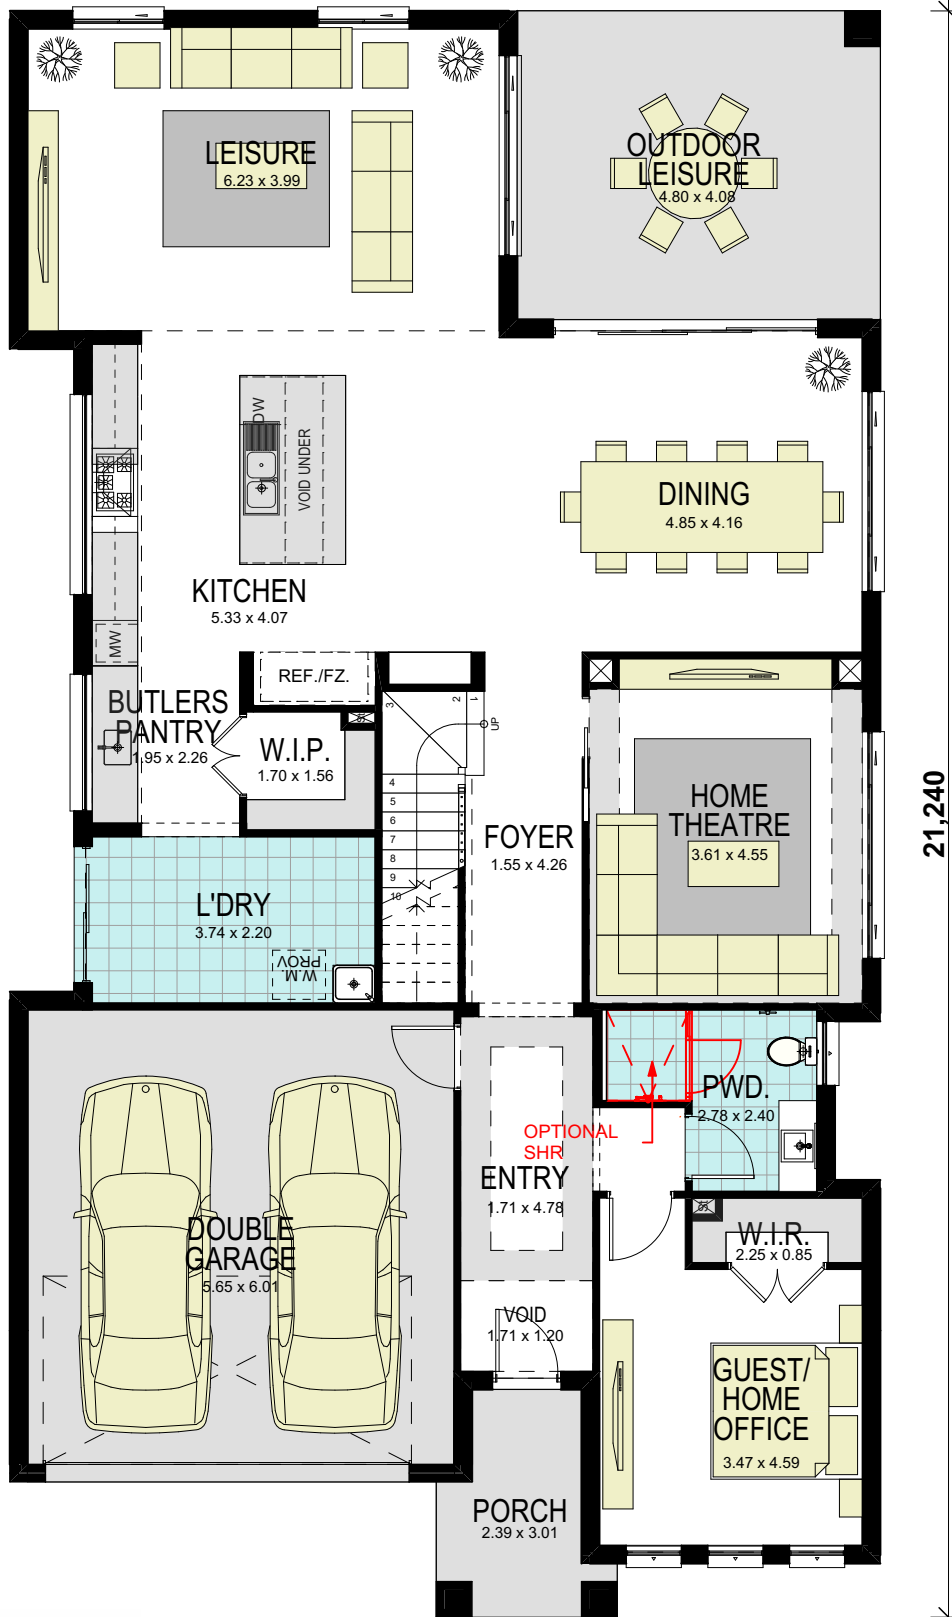

# Ambassador 41 Classic

11,510

21,240

## GROUND FLOOR

### area calculations

LOWER FLOOR	161.17
UPPER FLOOR	156.35
PORCH	5.54
OUTDOOR LEISURE	19.58
GARAGE	37.12
<b>gross floor area:</b>	<b>379.76 m<sup>2</sup></b>

1300 855 775  
wisdomhomes.com.au

## FIRST FLOOR

area calculations	
LOWER FLOOR	161.17
UPPER FLOOR	156.35
PORCH	5.54
OUTDOOR LEISURE	19.58
GARAGE	37.12
<b>gross floor area:</b>	<b>379.76 m<sup>2</sup></b>

1300 855 775  
wisdomhomes.com.au