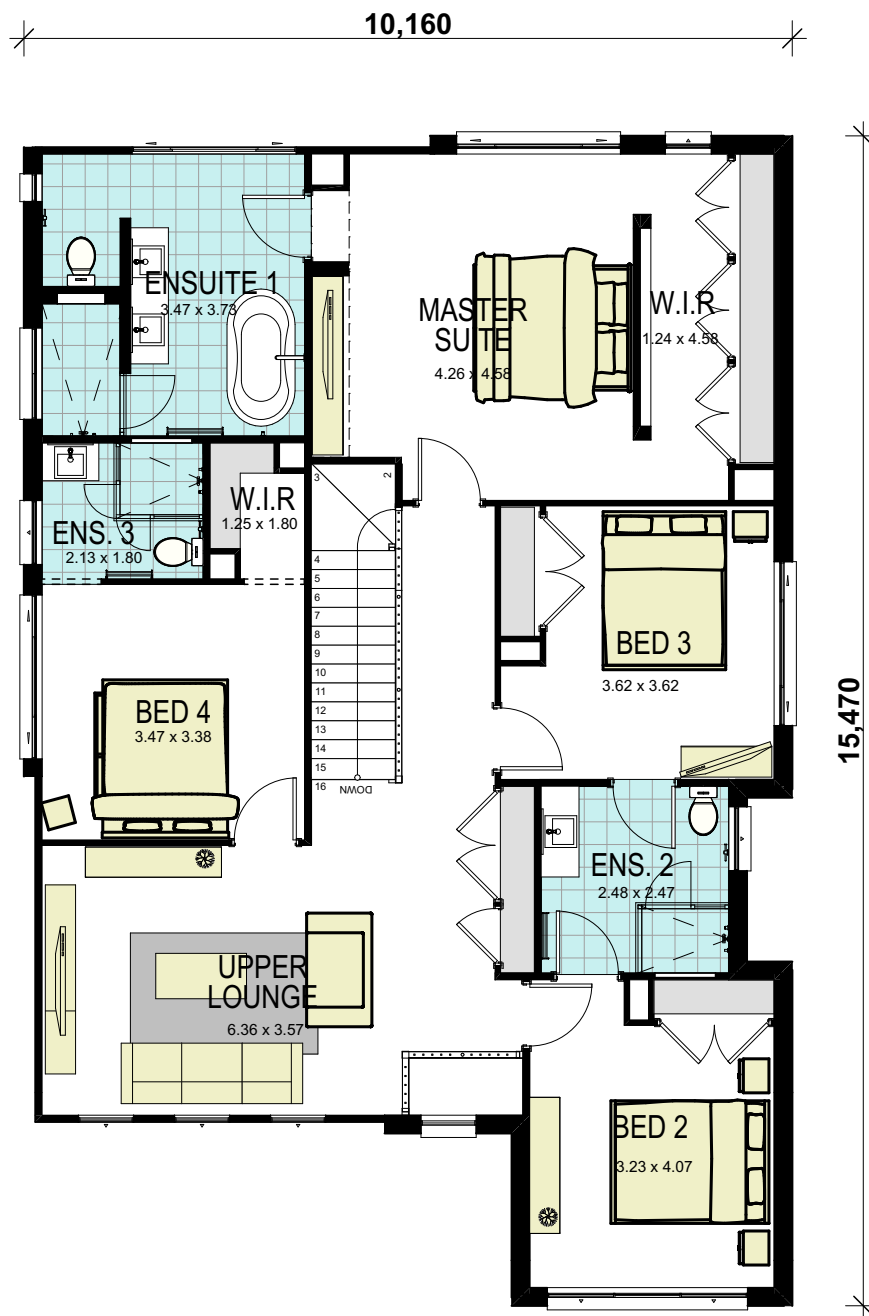

# Ambassador 36 Classic

10,910

20,150

**WISDOM HOMES**  
THE WISE CHOICE

## GROUND FLOOR

### area calculations

LOWER FLOOR	142.29
UPPER FLOOR	139.00
PORCH	5.07
OUTDOOR LEISURE	17.97
GARAGE	33.39
<b>gross floor area:</b>	<b>337.72 m<sup>2</sup></b>

## FIRST FLOOR

area calculations	
LOWER FLOOR	142.29
UPPER FLOOR	139.00
PORCH	5.07
OUTDOOR LEISURE	17.97
GARAGE	33.39
<b>gross floor area:</b>	<b>337.72 m<sup>2</sup></b>