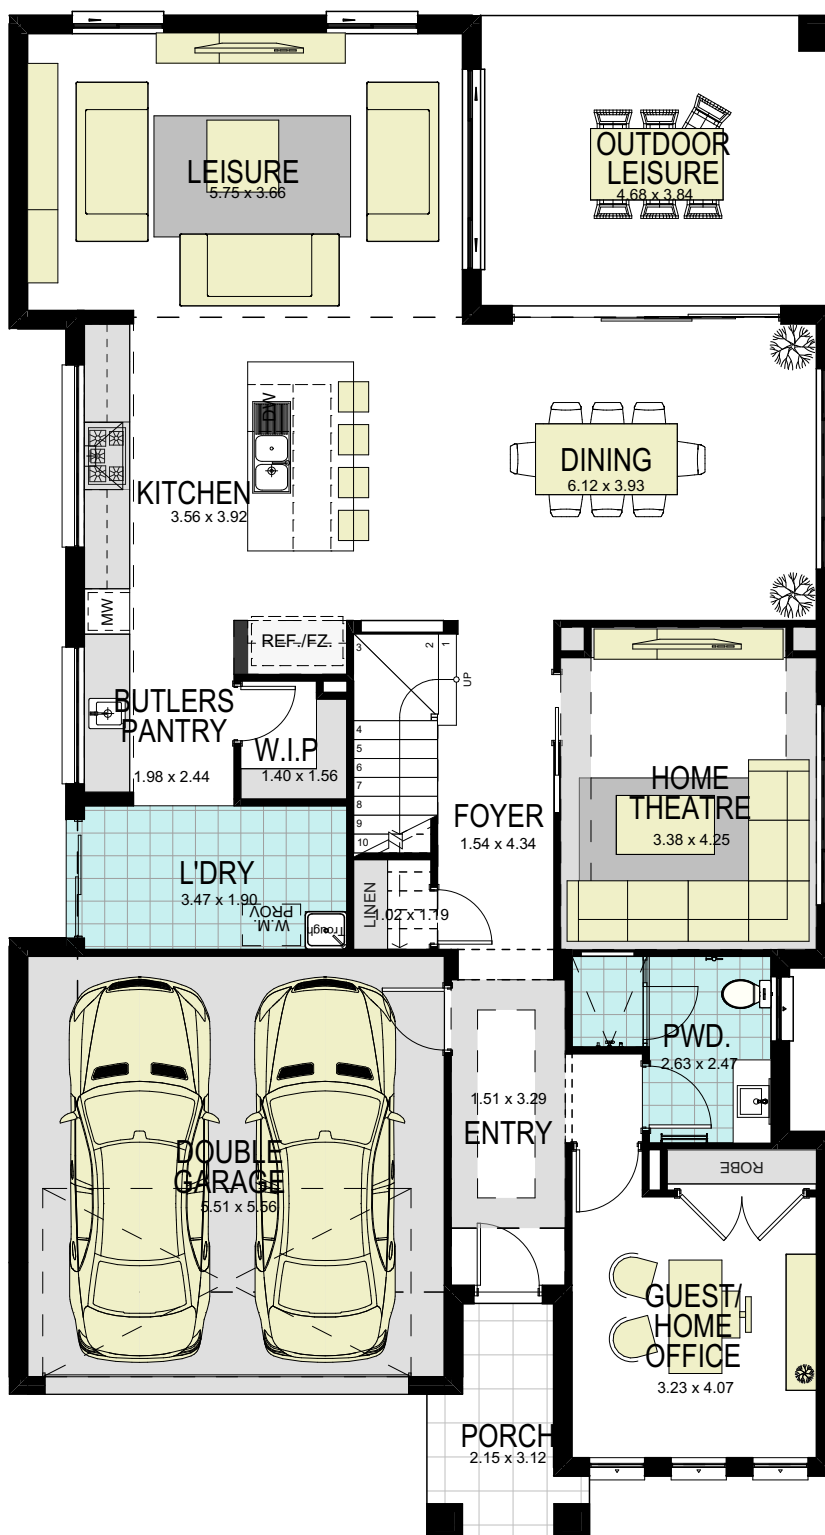

# Ambassador 36 Classic

10,910

20,150

**WISDOM HOMES**  
THE WISE CHOICE

## GROUND FLOOR

### area calculations

LOWER FLOOR	142.29
UPPER FLOOR	139.00
PORCH	5.07
OUTDOOR LEISURE	17.97
GARAGE	33.39
<b>gross floor area:</b>	<b>337.72 m<sup>2</sup></b>

## FIRST FLOOR

area calculations	
LOWER FLOOR	142.29
UPPER FLOOR	139.00
PORCH	5.07
OUTDOOR LEISURE	17.97
GARAGE	33.39
<b>gross floor area:</b>	<b>337.72 m<sup>2</sup></b>