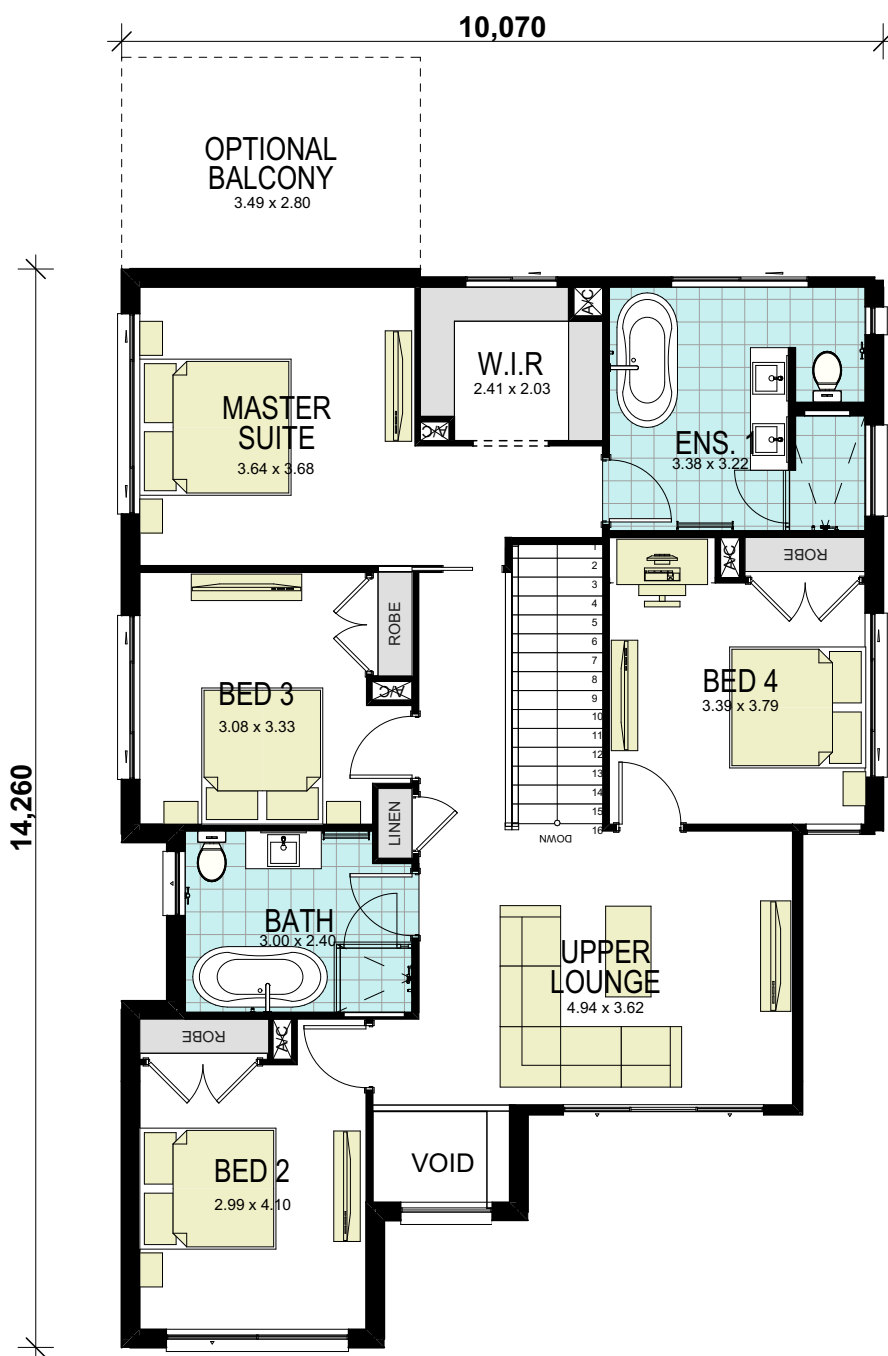

Ambassador 33 Classic

GROUND FLOOR

area calculations	
LOWER FLOOR	129.19
UPPER FLOOR	119.45
PORCH	4.70
OUTDOOR LEISURE	15.71
GARAGE	33.49
gross floor area:	302.54
(OPTIONAL BALCONY)	12.03m ²

Ambassador 33 Classic

FIRST FLOOR

area calculations	
LOWER FLOOR	129.19
UPPER FLOOR	119.45
PORCH	4.70
OUTDOOR LEISURE	15.71
GARAGE	33.49
gross floor area:	302.54
(OPTIONAL BALCONY)	12.03m ²