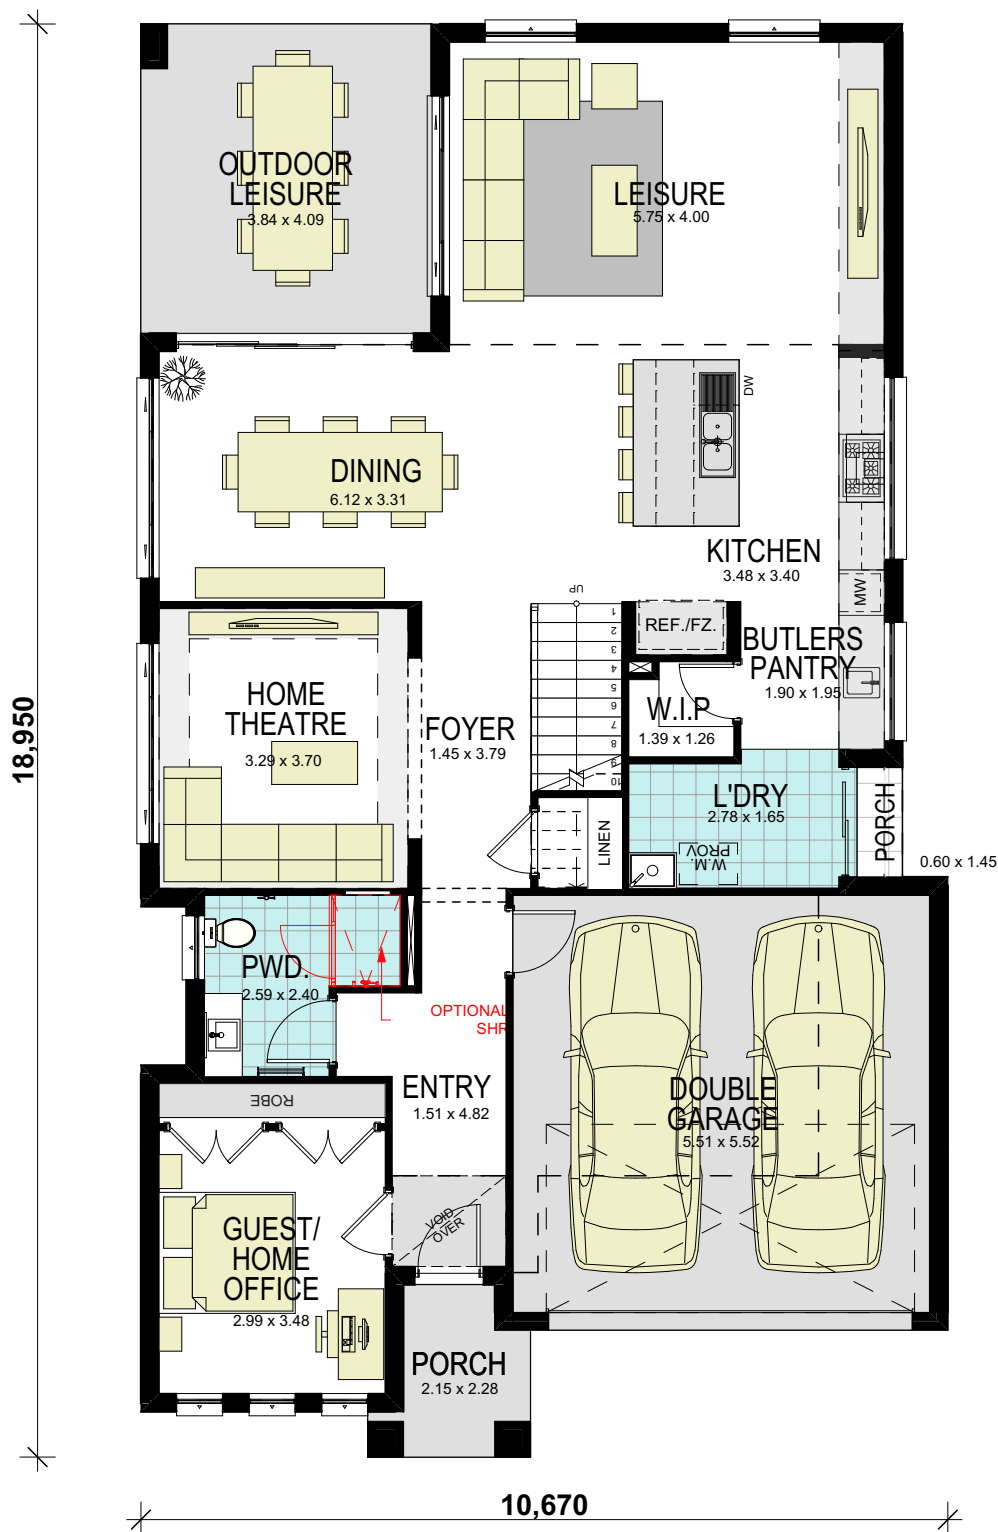

Ambassador 33 Classic

GROUND FLOOR

area calculations	
LOWER FLOOR	129.19
UPPER FLOOR	119.45
PORCH	4.70
OUTDOOR LEISURE	15.71
GARAGE	33.49
gross floor area:	302.54
(OPTIONAL BALCONY)	12.03m ²

Ambassador 33 Classic

FIRST FLOOR

area calculations	
LOWER FLOOR	129.19
UPPER FLOOR	119.45
PORCH	4.70
OUTDOOR LEISURE	15.71
GARAGE	33.49
gross floor area:	302.54
(OPTIONAL BALCONY)	12.03m ²