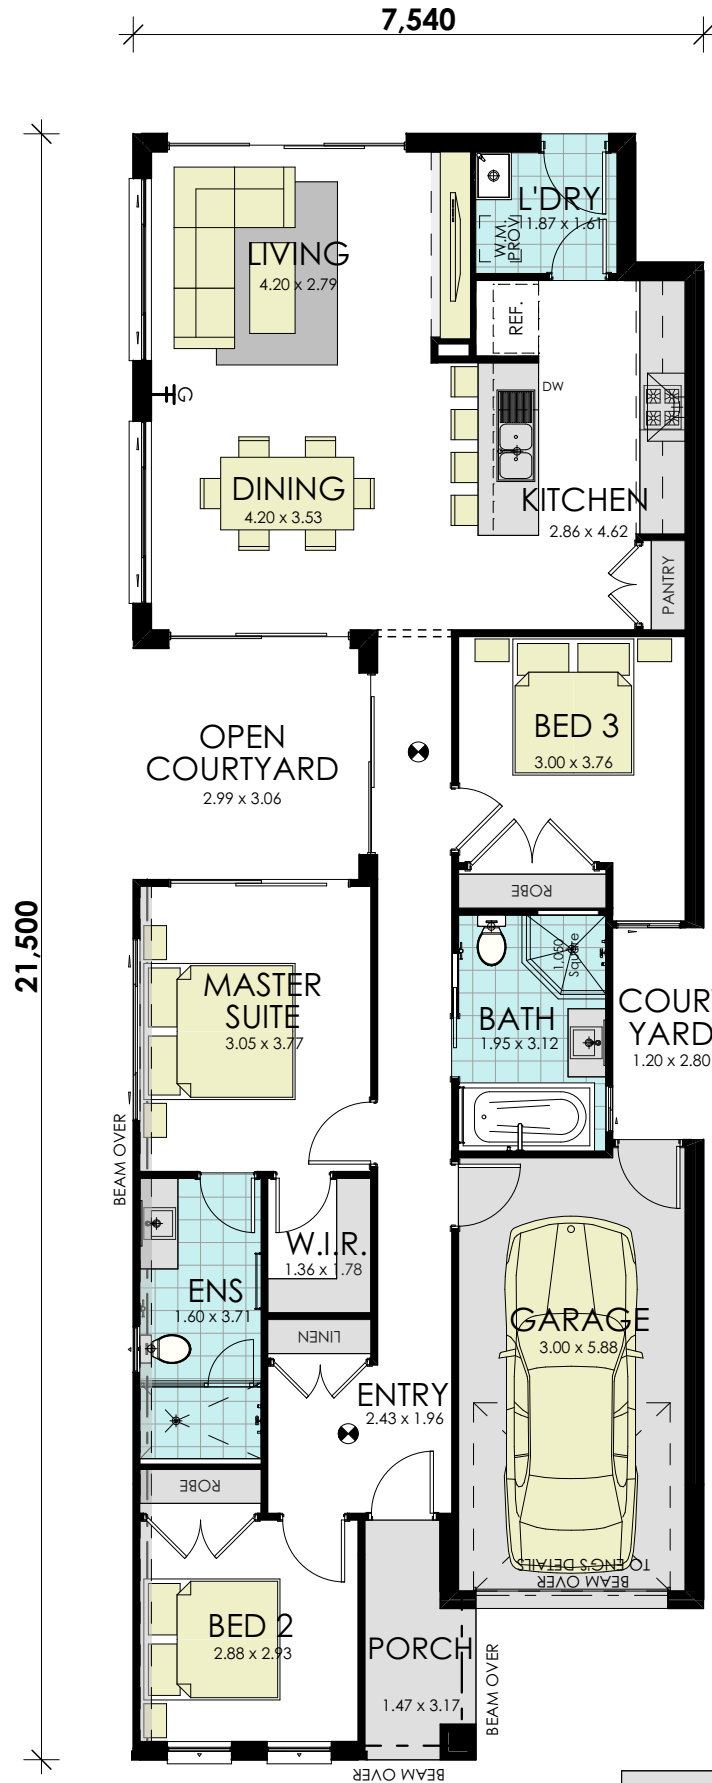

Alegra 15 Classic

BUILD YOUR
momentum
WITH WISDOM

GROUND FLOOR

area calculations	
LOWER FLOOR	118.07
PORCH	4.11
GARAGE	19.87
gross floor area:	142.05 m²