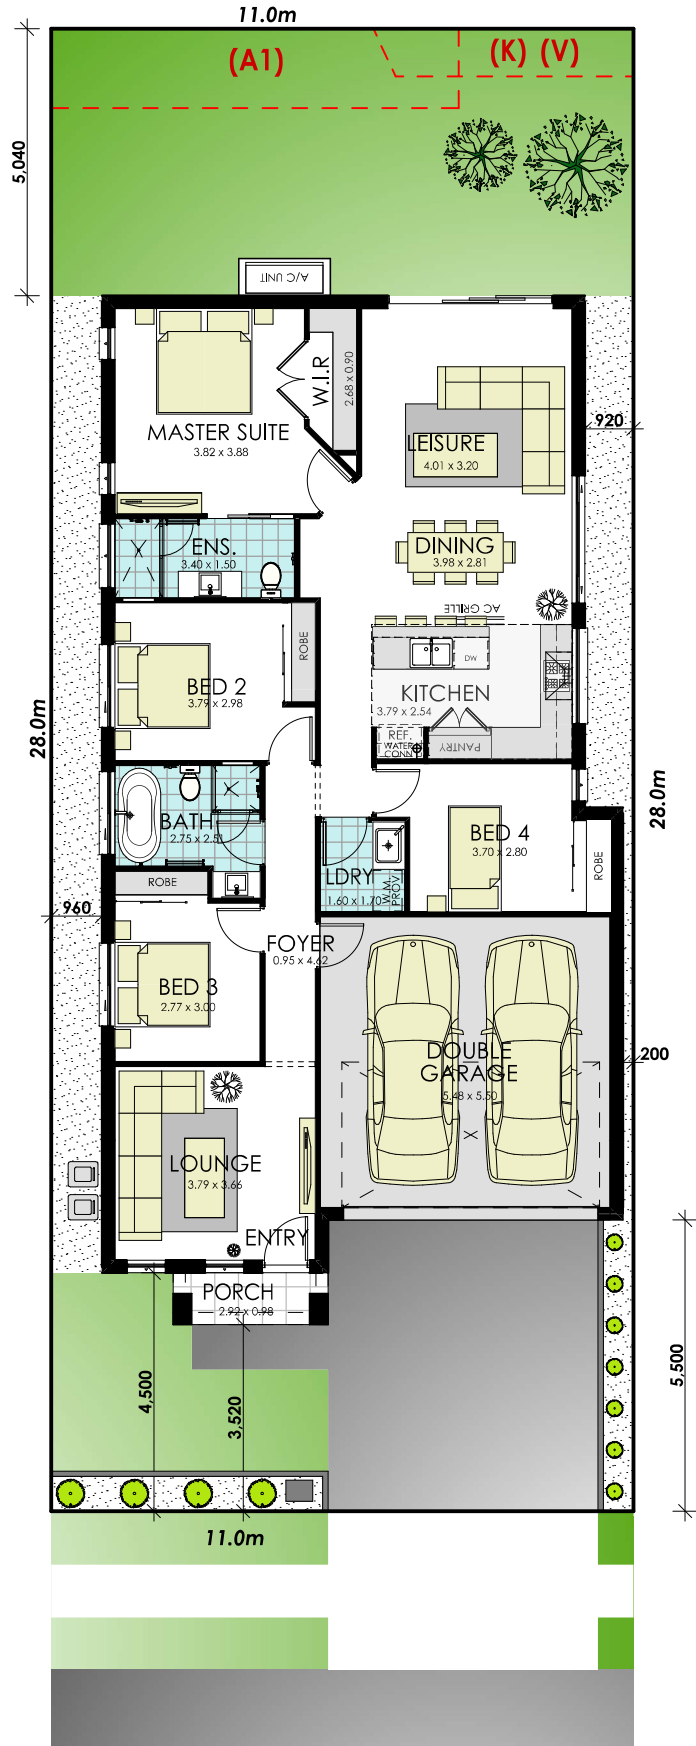

# EAST HARLEM 18 Traditional

**Ashbrook Drive**

**H&L BROCHURE**

11m LOT WIDTH

**INSPIRED INCLUSION**